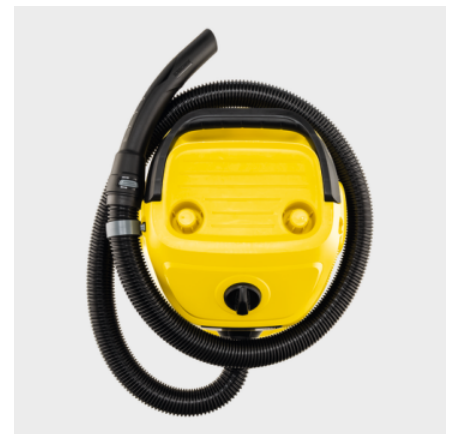

## WD 3 S V-17/4/20

The WD 3 S V-17/4/20 is both powerful and efficient with its 17 l stainless steel container, single-piece cartridge filter, 4 m cable, 2 m suction hose and compact storage.

### Order no.

1.628-135.0

- Blower function, hose, cable and accessory storage
- 1,000 W rated input power, 17 l stainless steel container, 4 m cable, 2 m hose
- Cartridge filter, floor nozzle, crevice nozzle, fleece filter bag

### Cartridge filter

- For wet and dry vacuuming without additional filter replacement.
- Simple installation and removal of filter by turning without additional locking part.

### Practical cord and accessories storage

- Space-saving, secure and easily accessible accessories storage.
- The power cable can be safely stored using the integrated cable hooks.