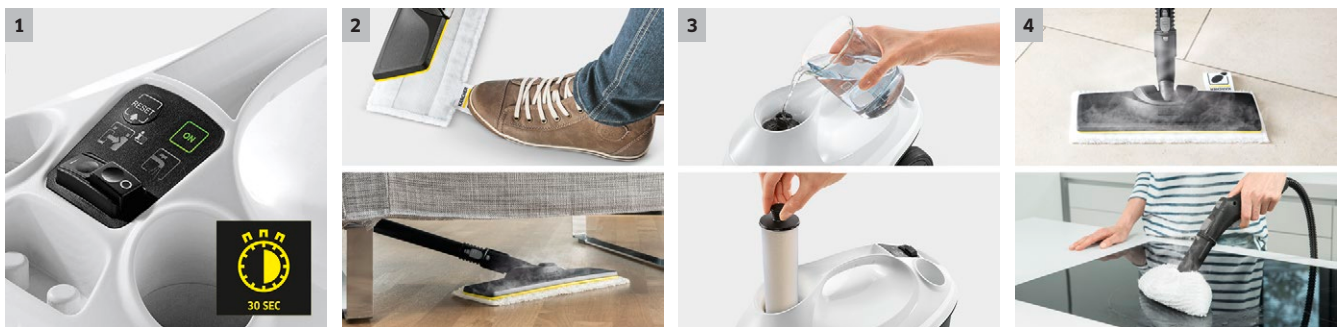

## SC 3 EasyFix Premium

30 seconds of heat-up time allow for uninterrupted cleaning: The SC 3 EasyFix Premium steam cleaner with carpet glider, permanently refillable water tank, descaling cartridge, EasyFix floor nozzle and accessories.

### 2 Floor cleaning set EasyFix with flexible joint on the floor nozzle and convenient hook-and-loop fixing for the floor cleaning cloth

- Optimal cleaning results on all types of hard floors around the home thanks to efficient lamella technology.
- Contactless cloth changing without contact with dirt, and convenient attachment of the floor cleaning cloth thanks to the hook-and-loop system.