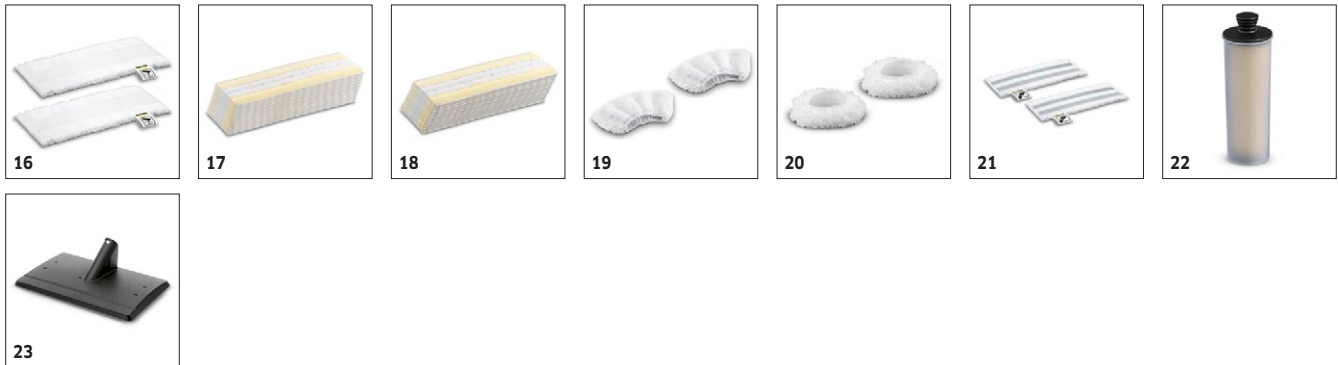

SC 3 EASYFIX PREMIUM 1.513-160.0

KÄRCHER

		Order no.	Quantity				Price	Description	
EasyFix Mini microfibre cloth set for floor nozzle	16	2.863-296.0	2 piece(s)					Cloth can be changed without having to come into contact with dirt: The high-quality EasyFix Mini microfibre floor cloths. Thanks to the hook-and-loop system, they are easy and quick to attach to and remove from the EasyFix Mini steam cleaner floor nozzle.	☐
EasyFix disposable cloth set	17	2.863-299.0	15 piece(s)					Set of 15 disposable cloths for the EasyFix floor nozzle for fast and hygienic cleaning of hard surfaces. The yellow hook-and-loop strips enable the cloth to be attached easily.	☐
EasyFix Mini disposable cloth set	18	2.863-300.0	15 piece(s)					Set of 15 disposable cloths for the EasyFix Mini floor nozzle for fast and hygienic cleaning of hard surfaces. The yellow hook-and-loop strips enable the cloth to be attached easily.	☐
Microfibre cover set for the hand nozzle	19	2.863-270.0	2 piece(s)					The set with two covers for the hand nozzle. The covers are made of high-quality microfibre - for the best results when loosening and picking up dirt.	☐
Microfibre cover set for the big round brush	20	2.863-243.0	2 piece(s)					Two microfibre covers for the big round brush. High-quality microfibre for better dirt removal and gleaming results with the big round brush.	☐
Abrasive cloth set abrasiv for floor nozzle EasyFix	21	2.863-309.0	2 piece(s)					The EasyFix abrasive floor cleaning cloths remove even stubborn stains from scratch-resistant stone floors. The hook-and-loop system allows easy attachment and removal without contact with dirt.	☐
Miscellaneous									
Descaling cartridge	22	2.863-018.0						Quick and efficient descaling of the Kärcher SC 3 EasyFix steam cleaner. All you need to do is insert the cartridge, and you're done.	☒
Wallpaper stripper	23	2.863-062.0	1 piece(s)					Wallpaper stripper ideal for removing wallpaper and glue residues using the power of steam.	☐

■ Included in the scope of supply. □ Available accessories.