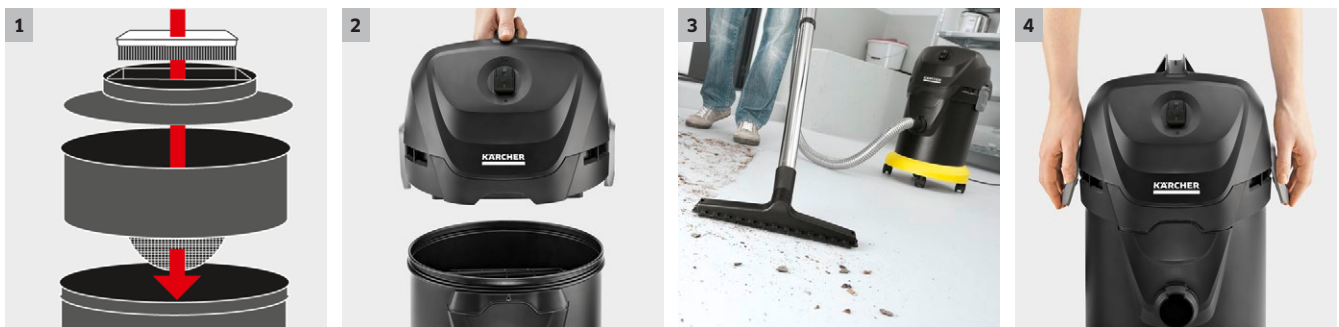

## AD 3 Premium Fireplace

The ash and dry vacuum cleaner with 1,200 W power and a sturdy 17-litre metal container. The ideal device for effective and safe ash cleanup. Includes suction tubes and floor nozzle for use as a fully-fledged dry vacuum cleaner.

**1 Filter system with sturdy flat pleated filter and metallic coarse dirt filter**

- For high and long-lasting suction power.
- Suitable for vacuuming large quantities of dirt.

**2 Flame-resistant material, metal container and metal hose**

**4 "Pull & Push" locking system**

- The container can be quickly and easily opened, closed and emptied.

## AD 3 Premium Fireplace

- Innovative filter system
- Metal container and hoses
- With special accessories for use as a dry vacuum cleaner