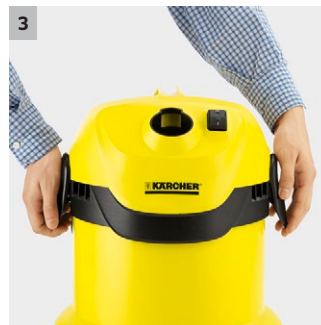

WD 2 Cartridge Filter Kit

Ideal entry-level device: The WD 2 Cartridge Filter Kit multi-purpose vacuum cleaner is powerful and energy-efficient, and comes with a 12-litre plastic container and a cartridge filter.

3 "Pull & Push" locking system

- For quick, easy and safe opening and closing of the container.

4 Ergonomically shaped carrying handle

- Device is easy and convenient to transport.

WD 2 Cartridge Filter Kit

- Compact design
- Practical cable and accessory storage
- Plastic container

Technical data

Order no.	1.629-764.0	
EAN code	4039784961630	
Current type	V / Hz	220 - 240 / 50 - 60
Actual suction power*	Air watts	180
Energy use	W	1000
Container capacity	l	12
Container material	Plastic	
Standard accessory ID	mm	35
Power cable	m	4
Weight	kg	4.5
Dimensions (L × W × H)	mm	369 × 337 × 430