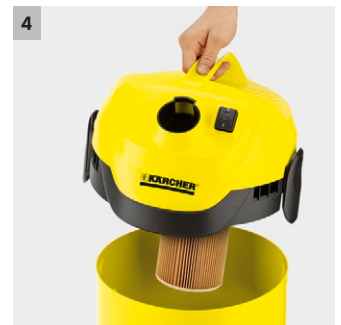

WD 2 Cartridge Filter Kit

Ideal entry-level device: The WD 2 Cartridge Filter Kit multi-purpose vacuum cleaner is powerful and energy-efficient, and comes with a 12-litre plastic container and a cartridge filter.

1 Optimally developed floor nozzle

- For the best cleaning results - whether dry, wet, fine or coarse dirt.

2 Practical cable and accessory storage

- Space-saving, secure and easily accessible suction hose, power cable and accessory storage.

3 "Pull & Push" locking system

- For quick, easy and safe opening and closing of the container.

4 Ergonomically shaped carrying handle

- Device is easy and convenient to transport.

WD 2 Cartridge Filter Kit

- Compact design
- Practical cable and accessory storage
- Plastic container

Technical data

Order no.	1.629-764.0	
EAN code	4039784961630	
Current type	V / Hz	220 - 240 / 50 - 60
Actual suction power*	Air watts	180
Energy use	W	1000
Container capacity	l	12
Container material	Plastic	
Standard accessory ID	mm	35
Power cable	m	4
Weight	kg	4.5
Dimensions (L × W × H)	mm	369 × 337 × 430