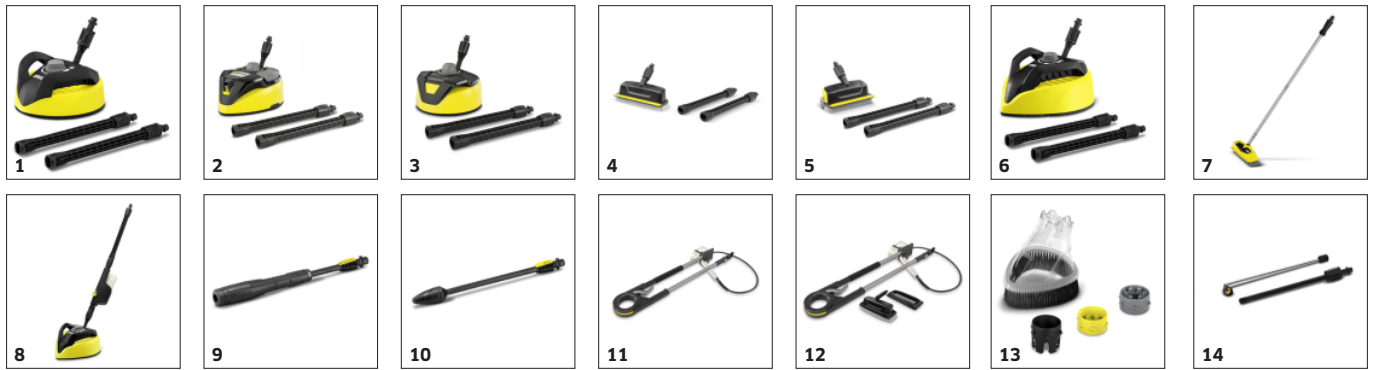

ACCESSORIES FOR K 4 SILENT HOME

1.637-353.0

		Order no.	Description	
SURFACE CLEANERS				
T 350 T-Racer surface cleaner	1	2.643-252.0	With the T-Racer surface cleaner T 350, large surfaces can be cleaned without splashing. Continuous pressure adjustment for hard and sensitive surfaces. Handle for vertical cleaning.	■
T 7 Plus T-Racer surface cleaner	2	2.644-074.0	Power nozzle for ultimate cleaning power, even in corners and along edges: The T 7 Plus T-Racer surface cleaner with rinse function - for effective and splash-free cleaning of large areas.	□
T 5 T-Racer surface cleaner	3	2.644-084.0	Thorough and splash-free cleaning over large areas: The T 5 T-Racer surface cleaner. The adjustable nozzle position means the surface cleaner can be used to clean hard and delicate surfaces alike.	□
PS 30 power scrubber surface cleaner	4	2.644-123.0	The PS 30 power scrubber, with its three integrated high-pressure nozzles, powerfully removes stubborn dirt from various surfaces, while saving time. Ideal for stairs and edges. Includes integrated squeegee blade to remove the dirty water.	□
PS 30 Plus power scrubber surface cleaner	5	2.644-212.0	The PS 30 Plus power scrubber removes stubborn dirt with its three high-pressure nozzles. Thanks to the swivelling side nozzle, all corners and edges are effortlessly cleaned.	□
T 450 T-Racer surface cleaner	6	2.643-214.0	Cleans large surfaces without splashing: T-Racer surface cleaner T 450. Extra power nozzle for corners and edges, handle for vertical cleaning, protection grid for gravel surfaces, cleaning pressure adjustment.	□
PS 40 power scrubber surface cleaner	7	2.643-245.0	Power Scrubber PS 40 with 3 integrated high-pressure nozzles. Eliminates stubborn dirt from various surfaces powerfully, reliably and in a time-saving manner. Ideal for stairs and edges. Includes integrated squeegee blade to remove the dirty water.	□
T 550 T-Racer surface cleaner	8	2.643-251.0	T-Racer surface cleaner T 550 for splash-free cleaning of large surfaces. With detergent application system, power nozzle for corners/edges, protection grid for gravel surfaces, pressure adjustment and handle.	□
SPRAY LANCES				
VP 145 vario power jet for K 4-K 5	9	2.642-725.0	Vario power spray lance for pressure washers in classes K 4 to K 5. Continuously adjustable from low-pressure detergent jet to high-pressure jet, simply by turning the spray lance.	■
DB 145 dirt blaster for K 4-K 5	10	2.642-728.0	Dirt blaster with powerful middle rotary nozzle for Kärcher pressure washers in classes K 4 and K 5. For particularly stubborn dirt like that on mossy or weathered surfaces.	■
TLA 4 telescopic spray lance	11	2.644-190.0	Simple cleaning at (almost) every point: The telescopic spray lance easily reaches areas that are difficult to access thanks to its 180° adjustable hinge.	□
Façade & glass cleaning kit	12	2.644-249.0	Set comprising the telescopic spray lance TLA 4 and the façade and glass cleaning attachment. For easy cleaning of objects that are difficult to access such as house façades or conservatories.	□
Splash guard	13	2.642-706.0	Transparent splash guard for class K 2 to K 7 Kärcher pressure washers protects the operator and surrounding area from spray water. Ideal for cleaning corners and edges.	□
Angled spray lance	14	2.638-817.0	Extra-long angled spray lance (about 1 m) for easy cleaning of difficult to reach areas, e.g. roof gutters or vehicle underbodies.	□