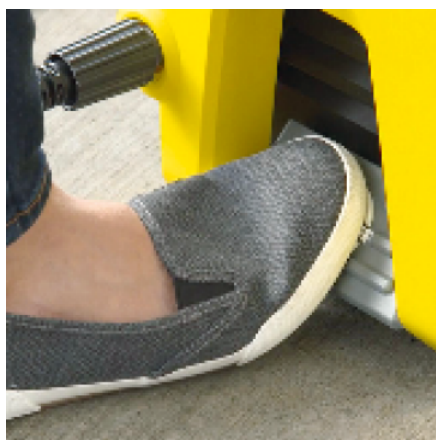

Equipment

High-pressure hose: 20 ft
Detergent application: Tank
Removable detergent tank
Integrated water filter
Adapter for 3/4" garden hose 3/4"

On/Off foot switch

- Convenient operation.
- Easy to access.

Large removable storage bin

- Hassle-free storage of accessories.
- Can also store personal items.
- Easy to remove and clean.

Onboard Detergent Tank

- Clean more quickly with soap.
- Holds up to a half-gallon of detergent.
- Easy to remove and clean.