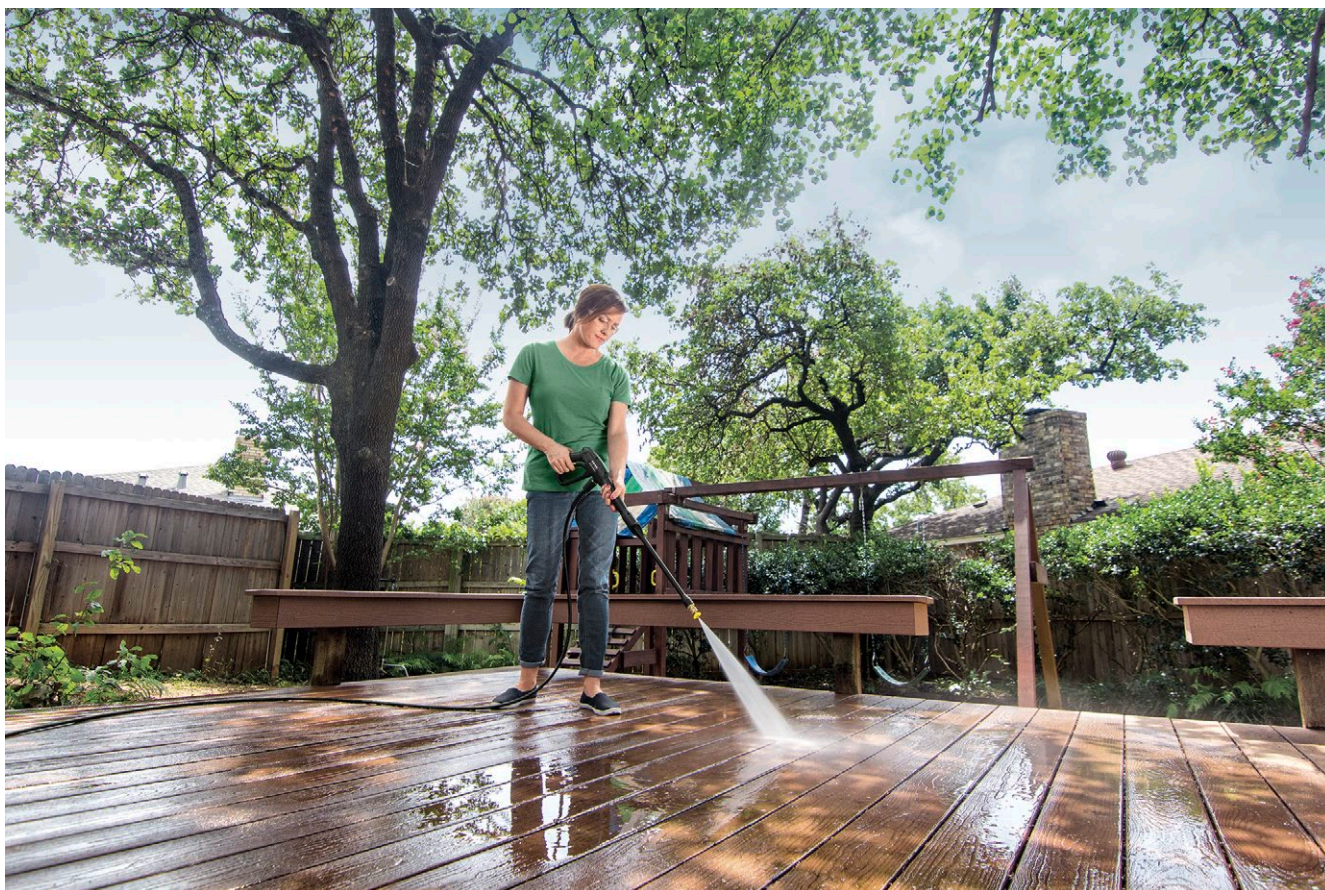

- Convenient operation.
- Easy to access.

3 Large removable storage bin

- Hassle-free storage of accessories.
- Can also store personal items.

4 Onboard Detergent Tank

- Clean more quickly with soap.
- Holds up to a half-gallon of detergent.

Equipment

High-pressure hose	ft	20
Detergent application		Tank
Removable detergent tank		■
Integrated water filter		■
Adapter for 3/4" garden hose 3/4"		■

■ Included in delivery.