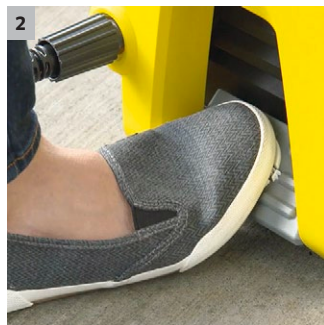

K1800

The K1800 delivers 1800 PSI of TruPressure cleaning power and a folding handle for compact storage. Backed by our best warranty.

1 Folding handle

- Compact storage
- Takes up less garage space.

2 On/Off foot switch

- Convenient operation.
- Easy to access.

3 Large removable storage bin

- Hassle-free storage of accessories.
- Can also store personal items.

4 Onboard Detergent Tank

- Clean more quickly with soap.
- Holds up to a half-gallon of detergent.

Equipment

High-pressure hose	ft	20
Detergent application		Tank
Removable detergent tank		■
Integrated water filter		■
Adapter for 3/4" garden hose 3/4"		■

■ Included in delivery.