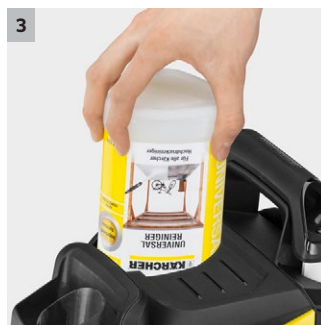

K 5 Premium Full Control Plus

The K 5 Premium Full Control Plus offers excellent control while pressure washing. Regulate the pressure from the trigger gun (with LCD display) and 3-in-1 spray wand. Made in Italy.

1 Full Control Plus spray gun

- With buttons for pressure regulation and detergent dosing.
- The LCD display on the Full Control Plus spray gun enables users to easily check the current pressure level.

2 3-in-1 Multi-jet spray wand

- Easily switch between flat spray, rotary and detergent nozzle by twisting the spray wand.

3 Plug ,n' Clean

- Quick, easy and convenient application of detergents with the pressure washer.
- Kärcher detergents increase efficiency and help protect and care for the surfaces you clean.

4 Hose reel

- Using the reel on back, the high pressure hose can be neatly stored.

K 5 Premium Full Control Plus

- Full Control Plus spray gun with +/- buttons and LCD display for pressure control and detergent dosing.
- Maximum stability thanks to low center of gravity, hose guide and large base.
- Highly efficient, long lasting water-cooled motor