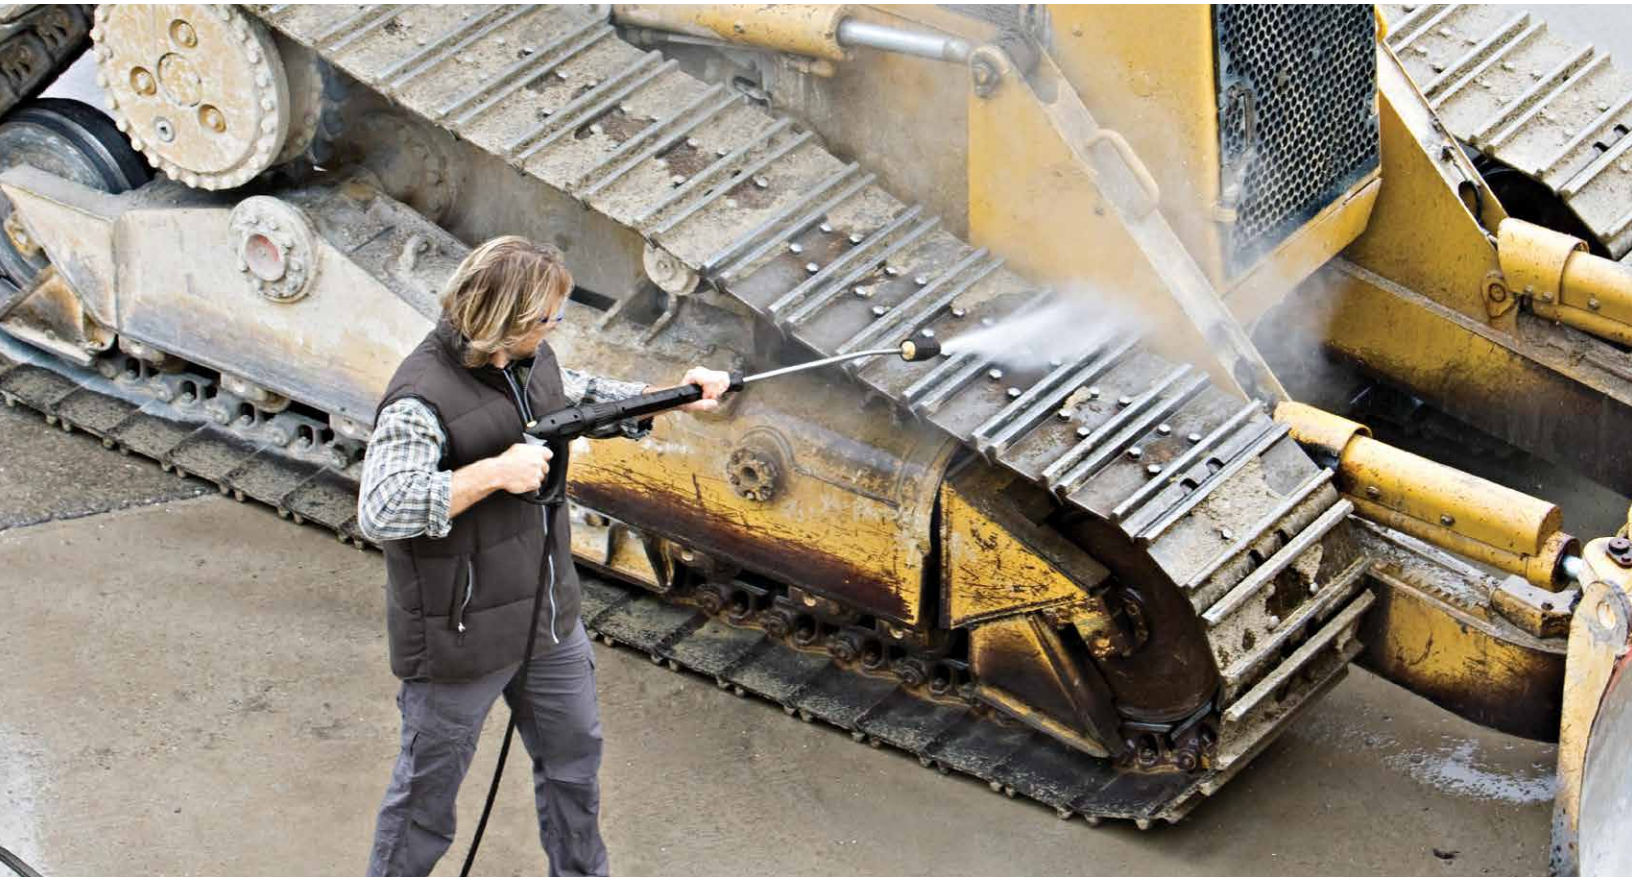

KÄRCHER

makes a difference

PROFESSIONAL-GRADE CLEANING.

Gasoline-powered, belt-drive cold water pressure washer.

PROFESSIONAL | HD PB CART