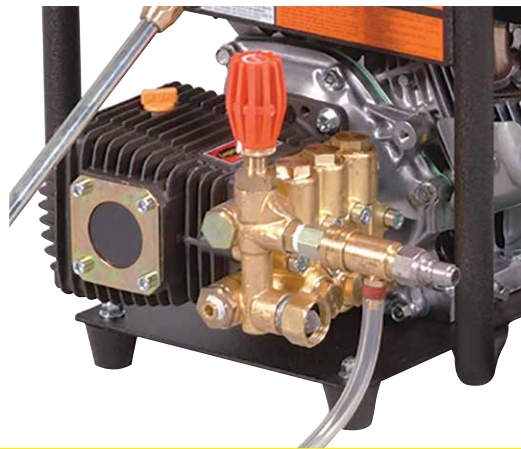

KÄRCHER

makes a difference

CONVENIENT, QUIET AND DEPENDABLE.

Cold water hand held direct-drive pressure washer.

PROFESSIONAL | HAND HELD GAS

HD HAND HELD - GAS

Lightweight and dependable.

This industrial hand held unit is significantly more rugged than typical consumer substitutes and is built with a durable steel frame. Hand-held model comes with a dependable axial pump, high pressure hose, a stainless steel wand and detergent injector with brass soap nozzle.

1 Durable

- Durable steel frame
- Reliable Honda engine
- Kärcher Axial pump with 7-year warranty

2 Convenient feature

- Detergent injector with brass soap nozzle

Technical data and equipment.

TECHNICAL DATA										
Model	Part No.	GPM	PSI	Drive	HP	CC	Engine	Pump	Ship Weight (lbs)	Ship Dimensions (L x W x H) Inches
HD 2.3/24 P	1.575-350.0	2.3	2400	Direct	5.5	160	Honda GX160	KP2535G	163	16 x 24 x 22