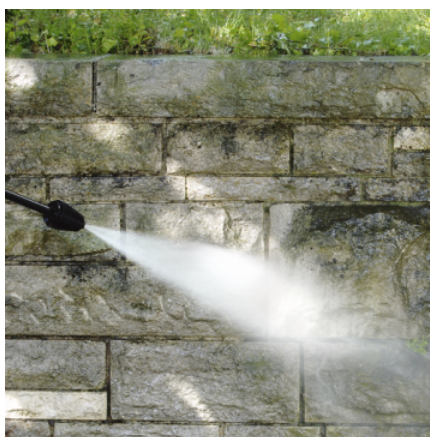

K 2 ENTRY

1600 PSI. The Kärcher K 2 Entry is lightweight and compact enough to be stored in a crowded garage or car trunk, with on-board storage for the wands. Includes our patented Dirtblaster wand.

Order no. 1.599-153.0

Technical data

EAN code 886622036586

Equipment

Vario PowerJet		■
Dirt Blaster		■
High-pressure hose	ft	25
Integrated water filter		■
Adapter for 3/4" garden hose 3/4"		■

■ Included in delivery.

Vario Power spray lance

- Easy pressure regulation, to adjust the pressure on various surfaces and dirt.

Patented Dirt Blaster spray lance

- Excellent cleaning results, especially on stubborn dirt. Up to 80% better cleaning performance (in terms of removal) compared to the VPS wand. For non-delicate surfaces only.