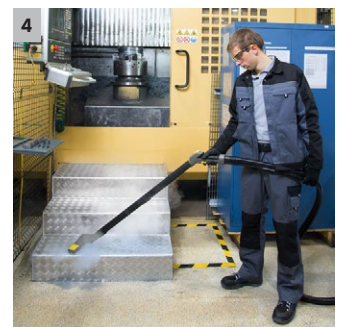

## SGV 6/5

Steam cleaner and wet and dry vacuum cleaner in one: the user-friendly SGV 6/5 allows steaming and removal of condensate water in a single pass. Captive on-board accessory storage.

### 2 Handle with trigger for convenient function control

- The most important functions, like water/steam regulation, can be adjusted and there is an on/off switch for the vacuum function.
- Time-saving, flexible, easy and direct control of functions during use.

### 4 VapoHydro

- Thanks to VapoHydro, the steam level can be infinitely adjusted to the cleaning task.
- In addition to the steam pressure, the saturation can be infinitely adjusted from full steam to hot water.