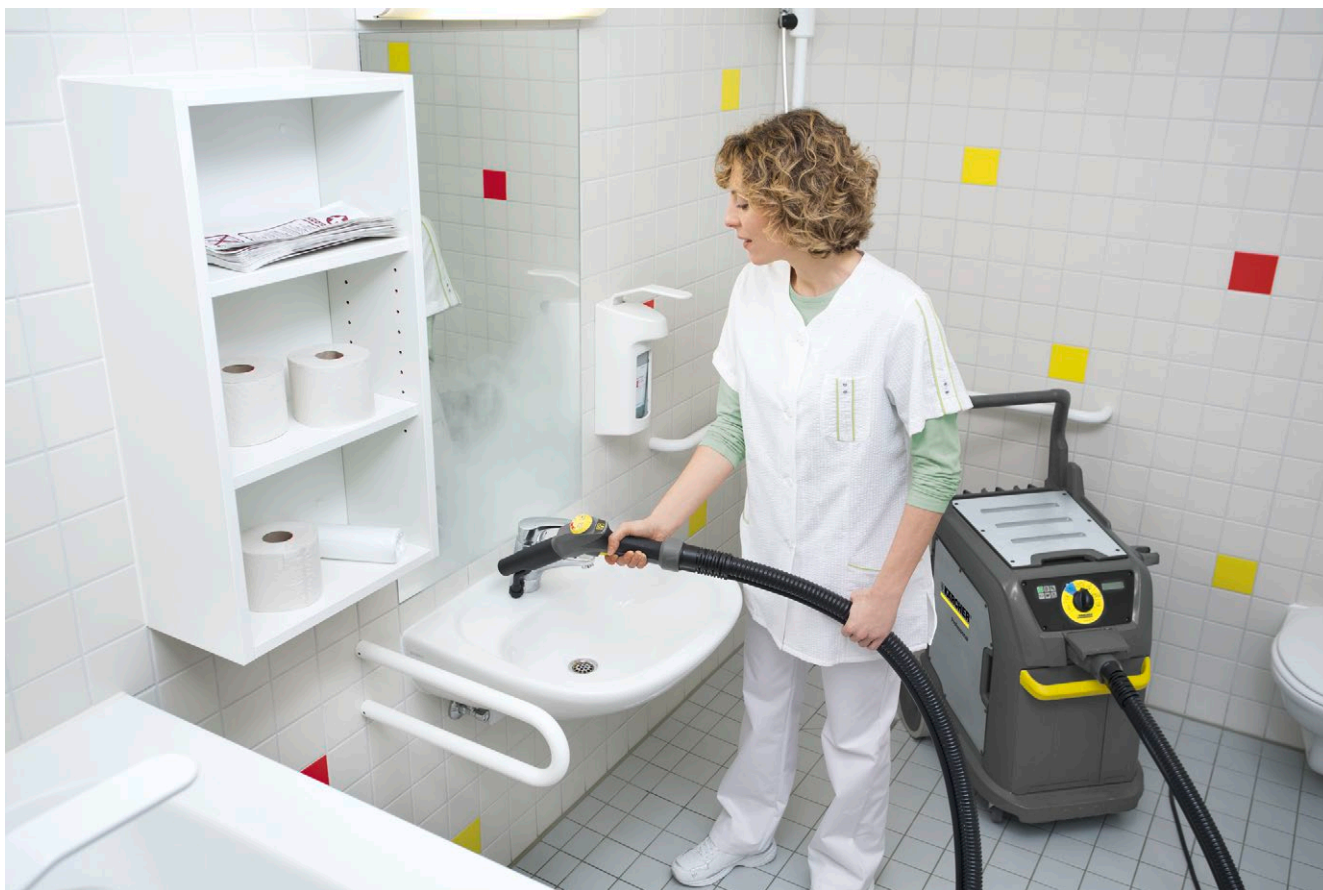

## SGV 6/5

Steam cleaner and wet and dry vacuum cleaner in one: the user-friendly SGV 6/5 allows steaming and removal of condensate water in a single pass. Captive on-board accessory storage.

### 1 Extremely user-friendly thanks to EASY Operation

- One rotary switch for all functions. Simple and quick handling, with no need for extensive training.
- Self-explanatory symbols make the machine easy to understand and simplify operation.

### 2 Handle with trigger for convenient function control

- The most important functions, like water/steam regulation, can be adjusted and there is an on/off switch for the vacuum function.
- Time-saving, flexible, easy and direct control of functions during use.

### 4 VapoHydro

- Thanks to VapoHydro, the steam level can be infinitely adjusted to the cleaning task.
- In addition to the steam pressure, the saturation can be infinitely adjusted from full steam to hot water.