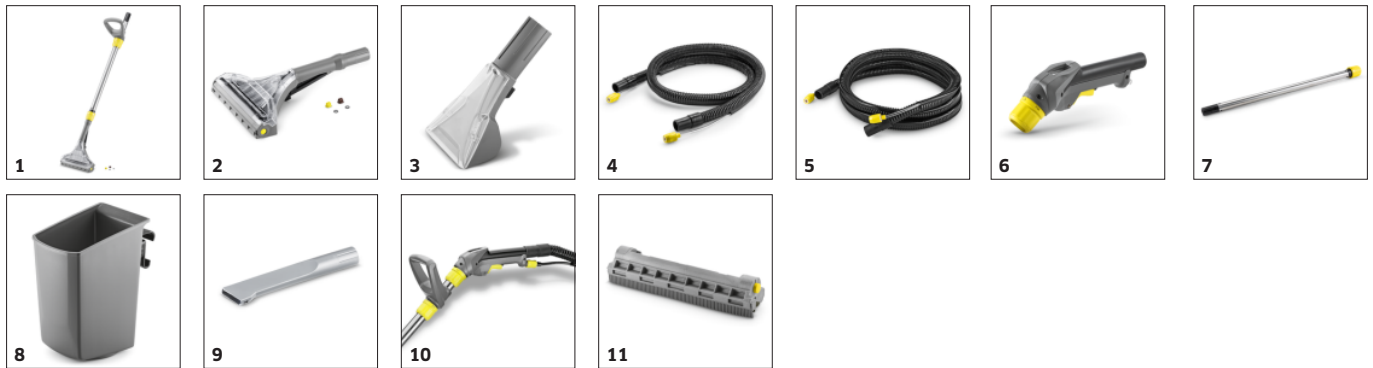

ACCESSORIES FOR PUZZI 10/2 ADV

1.193-120.0

		Order no.	Description	
SPRAY EXTRACTION CLEANERS				
Floor tools				
Carpet cleaning set with floor nozzle, 240 mm, for Puzzi	1	4.130-007.0	Convenient carpet cleaning set for Puzzi spray extraction cleaners from Kärcher. The set consists of a flexible floor nozzle (240 mm), a spray/suction tube and a D-handle.	■
Flexible floor nozzle, 240 mm, Puzzi	2	4.130-008.0	Floor nozzle with flexible squeegee and transparent section for optimal cleaning of carpets with the Puzzi spray extraction cleaner from Kärcher. Width: 240 mm.	□
Upholstery tools				
Upholstery nozzle to insert into handle for Puzzi	3	4.130-001.0	Compact, 110 mm wide upholstery nozzle for inserting in the standard handle 4.130-000.0 from the Puzzi range.	■
Spray/suction hoses				
Spray/suction hose, 2,5 m, Puzzi	4	6.394-826.0	Spray/suction hose, 2,5 m long. Suitable for Puzzi spray extraction cleaners from Kärcher.	■
Spray/suction hose, 4 m	5	6.394-375.0	Spray/suction hose with a diameter of 32 mm and a length of 4 m. Suitable for Puzzi spray extraction cleaners from Kärcher.	□
Other				
Handle	6	4.130-000.0	Modular handle for floor, upholstery and crevice nozzle. With integrated sight glass for inspecting the vacuumed dirt. Adaptors for spray and suction hose.	■
Puzzi spray/suction tube	7	4.025-004.0	Spray/suction tube, 775 mm in length, for Puzzi spray extraction cleaners from Kärcher. The tube is also ideally suited to extending the existing spray/suction tube.	□
Cleaning agent container, complete	8	4.070-006.0	Kit consisting of cleaning agent container and Home Base adapter. For connecting Home Base rail.	□
Crevice nozzle	9	4.130-010.0	Crevice nozzle for spray extraction machines.	□
Puzzi D-handle	10	4.321-001.0	Ideally suited to convenient cleaning of carpets: D-handle for securing on the spray/suction tube of Puzzi spray extraction cleaners from Kärcher.	□
Hard surface adapters				
Hard floor rubber adapter, small 240 mm	11	4.762-014.0	Hard surface adapter for floor nozzle, 240 mm.	□
SPRAY-EXTRACTION CLEANERS				
PW 30/1	12	1.913-102.0	Power washing head PW 30/1 for attaching to our spray extraction cleaner Puzzi 10/2. The rotating roller brush intensifies the cleaning performance and increases the area performance by up to 35 percent.	□

■ Included in the scope of supply. □ Available accessories.