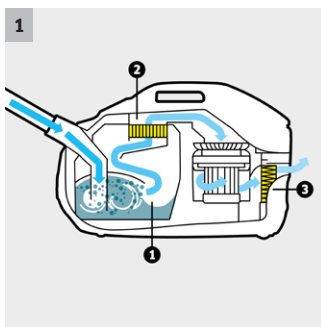

1 Multi-stage filter system consisting of innovative water filter, washable intermediate filter and HEPA 12 filter (EN 1822:1998)

- Filters 99.5% of dust from the air for fresh, clean air and a pleasant indoor climate.
- Particularly suitable for allergy sufferers.

2 Removable water filter

- Easy to fill and clean.

3 Practical parking position

- Quick and easy intermediate parking of suction tube and floor nozzle during working interruptions.
- Space-saving storage.

4 Automatic cable rewind

- Fast, convenient power cord storage at the push of a button.