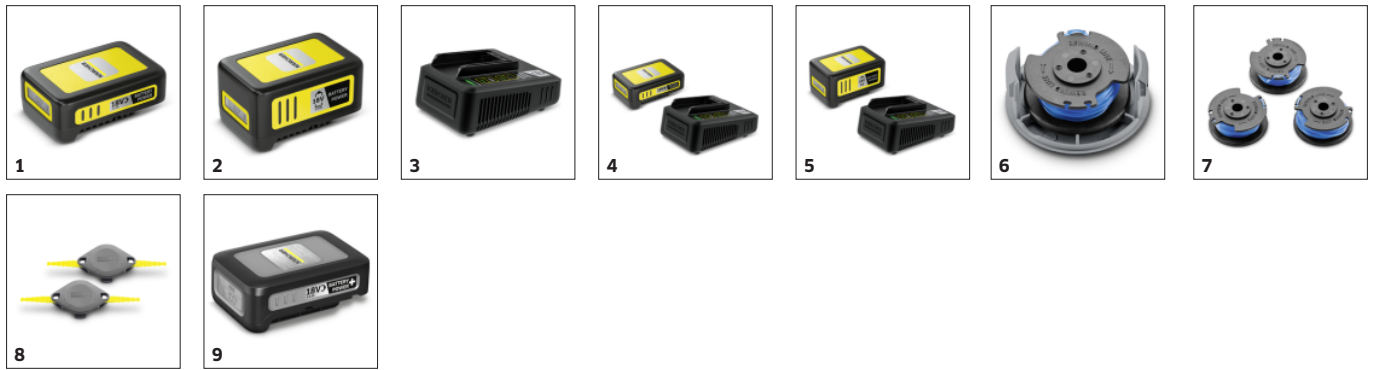

ACCESSORIES FOR LTR 18-30 BATTERY SET

1.444-311.0

		Order no.	Description	
BATTERIES				
Battery Power 18/25	1	2.445-034.0	18 V / 2.5 Ah Kärcher Battery Power exchangeable battery with innovative Real Time Technology incl. LCD display to indicate battery level. Suitable for use in all devices on the 18 V Kärcher battery platform.	■
Battery Power 18/50	2	2.445-035.0	18 V / 5.0 Ah Kärcher Battery Power exchangeable battery with innovative Real Time Technology incl. LCD display to indicate battery level. Suitable for use in all devices on the 18 V Kärcher battery platform.	□
BATTERY CHARGERS				
Fast Charger Battery Power 18 V	3	2.445-032.0	The fast charger charges the 18 V/2.5 Ah Kärcher Battery Power exchangeable battery to 80% in just 44 minutes and can be used for all batteries on the 18 V Kärcher battery platform.	■
STARTERKIT BATTERIES AND BATTERY CHARGERS				
Starter kit Battery Power 18/25	4	2.445-062.0	Battery Power 18/25 Starter Kit incl. 18 V/2.5 Ah Battery Power exchangeable battery with innovative Real Time Technology and 18 V fast charger. For all devices on the 18 V Kärcher battery platform.	□
Starter kit Battery Power 18/50	5	2.445-063.0	Incl. 18 V / 5.0 Ah Kärcher Battery Power exchangeable battery and 18 V fast charger: The Battery Power 18/50 Starter Kit for use in all devices on the Kärcher 18 V battery platform.	□
LAWN TRIMMER				
1.6 mm trimmer line spool	6	2.444-014.0	The trimmer line spool with twisted trimmer line spool ensures great results even in hard-to-reach areas. Suitable for the LTR 18-25 Battery and LTR 18-30 Battery models.	■
1.6 mm trimmer line spools in three-pack	7	2.444-016.0	The 1.6 mm trimmer line spool (which comes in a three-pack) with twisted cutting line ensures neat results in places that are difficult to reach. Suitable for the LTR 18-25 Battery and LTR 18-30 Battery models.	□
Trimmer blade in the LTR Battery double pack	8	2.444-022.0	Is uncontrolled growth rampant in your garden in places that are difficult to access? Not after the double-bladed trimmer blade has got to work. It is designed for use with all 18 V and 36 V Kärcher Battery Power lawn trimmers.	□
BATTERIES				
Battery Power+ 18/30	9	2.445-042.0	With Real Time Technology displayed on an LCD screen: very powerful Battery Power+ 18-volt lithium-ion battery. Long runtime thanks to a capacity of 3.0 Ah. With voltage monitoring and IPX5 protection.	□

■ Included in the scope of supply. □ Available accessories. ○ Detergents.