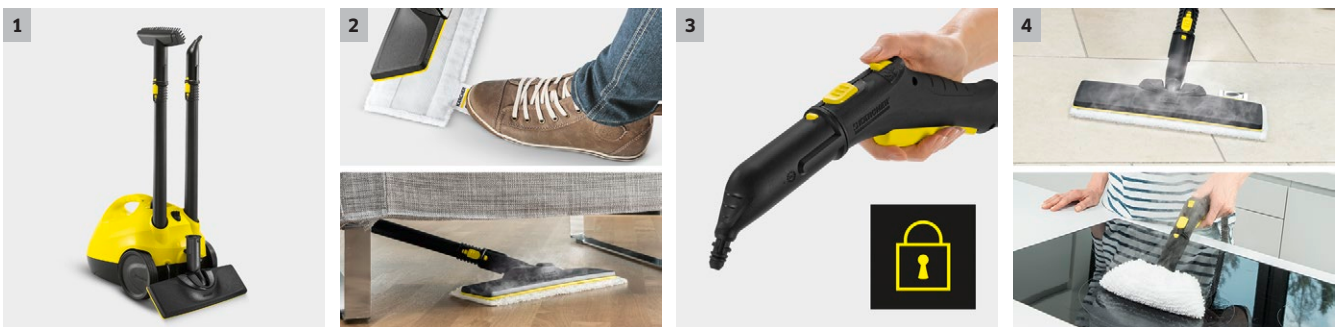

## SC 2 EasyFix

The entry-level model in steam cleaning without chemicals: The SC 2 EasyFix steam cleaner from Kärcher. For pure cleanliness on hard surfaces throughout the home. With the floor nozzle EasyFix.

### 2 Floor cleaning set EasyFix with flexible joint on the floor nozzle and convenient hook-and-loop fixing for the floor cleaning cloth

- Optimal cleaning results on all types of hard floors around the home thanks to efficient lamella technology.
- Contactless cloth changing without contact with dirt, and convenient attachment of the floor cleaning cloth thanks to the hook-and-loop system.

### 3 Child safety lock on the steam gun

- A locking system provides reliable protection against improper use by playing children.

### 4 Multifunctional accessories

- Can be used to clean a wide variety of surfaces as required thanks to the floor nozzle, hand nozzle, round brush and many more accessories.