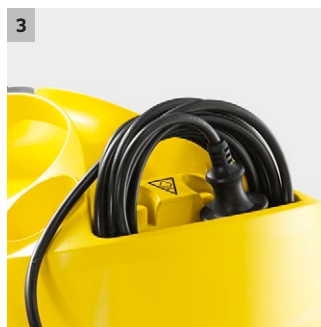

SC 4 EasyFix Iron

The SC 4 EasyFix Iron steam cleaner with floor nozzle EasyFix and steam pressure iron. Incl. permanently refillable, removable water tank for uninterrupted cleaning.

1 Continuously refillable, detachable water tank

- Interruption-free cleaning and convenient water filling.

2 Floor cleaning set EasyFix with flexible joint on the floor nozzle and convenient hook-and-loop fixing for the floor cleaning cloth

- Optimal cleaning results on all types of hard floors around the home thanks to efficient lamella technology.
- Contactless cloth changing without contact with dirt, and convenient attachment of the floor cleaning cloth thanks to the hook-and-loop system.

3 Integrated cable storage compartment

- Secure storage of the cable and other accessories.

4 Improved ironing (only with the SC 4 EasyFix Iron)

- Kärcher steam pressure irons reduce ironing time by up to 50 %. The consistently high steam pressure makes it easier to iron even thick fabrics.

SC 4 EasyFix Iron

- Detachable, continuously fillable tank for an uninterrupted work
- Separate cable storage compartment
- With floor cleaning set EasyFix and steam pressure iron

Technical data

Order no.	1.512-453.0	
EAN code	4054278313054	
Area performance per tank filling	m²	ca. 100
Heat-up time	min	4
Boiler/tank capacity	l	0.5 + 0.8 / (removable tank)
Max. steam pressure	bar	3.5
Heating output	W	2000
Current type	Ph / V / Hz	1 / 220-240 / 50-60
Weight without accessories	kg	4
Dimensions (L × W × H)	mm	380 × 251 × 273