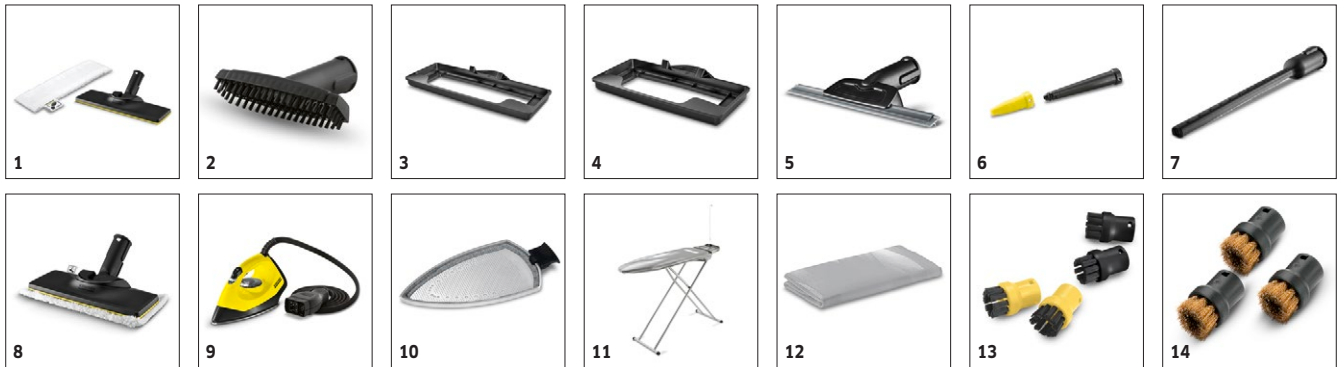

SC 4 EASYFIX IRON 1.512-453.0

KÄRCHER

		Order no.	Quantity				Price	Description	
Nozzles									
EasyFix floor nozzle set	1	2.863-267.0	2 piece(s)					With convenient hook-and-loop system and compatible microfibre floor cloth: The floor nozzle set EasyFix for steam cleaners enables the cloth to be replaced without having to come into contact with dirt.	■
Hand nozzle	2	2.884-280.0	1 piece(s)					Hand tool with additional brushes for cleaning small areas such as shower cubicles, wall tiles, etc. Suitable for use with or without cover.	■
Carpet glider	3	2.863-269.0	1 piece(s)					Also ensures fresh carpet fibres: The carpet glider for easy attachment to the floor nozzle EasyFix. Ideal for steam cleaning carpets.	□
Mini carpet glider	4	2.863-298.0	1 piece(s)					Freshens up even irregularly shaped and difficult-to-reach carpeted surfaces using steam: the Mini carpet glider for effortless attachment to the EasyFix Mini floor nozzle without coming into contact with any dirt at all.	□
Window nozzle	5	2.863-025.0	1 piece(s)					Window tool thoroughly cleans glass, windows or mirrors using a clean steamer.	□
Power nozzle set	6	2.863-263.0	2 piece(s)					The power nozzle set contains a power nozzle incl. extension piece. Perfect for effortless, eco-friendly cleaning in hard-to-reach areas, e.g. corners and crevices.	□
Textile care nozzle	7	2.863-233.0	1 piece(s)					Textile care nozzle freshens and removes creases from clothes and fabrics and effectively removes odours. With integrated fluff remover.	□
EasyFix Mini floor nozzle set	8	2.863-280.0	2 piece(s)					With convenient hook-and-loop system and compatible microfibre floor cloth: The EasyFix Mini floor nozzle set for steam cleaners enables cloth replacement without having to come into contact with dirt. Especially suitable for use in small spaces and hard-to-reach areas.	□
Ironing accessories									
Steam pressure iron I 6006	9	2.863-208.0	1 piece(s)					High-quality pressurised steam iron with easy-glide stainless steel soleplate in yellow/black.	■
Anti-stick ironing soleplate for I 6006	10	2.860-142.0	1 piece(s)					Non-stick sole for the I 6006 pressurised steam iron with easy-glide stainless steel sole plate. Perfect for ironing delicate materials like silk, linen, black clothes or lace.	□
Ironing board AB 1000	11	2.884-933.0	1 piece(s)					Ironing board with blower function, active steam extraction and 6-level height adjustment.	□
Ironing board cover	12	2.884-969.0	1 piece(s)					Cotton ironing board cover and foam material for greater air permeability and steam penetration of the laundry. The ideal cover for first-class ironing results.	□
Sets of brushes									
Round brush set	13	2.863-264.0	4 piece(s)					Practical round brush set with two black and two yellow brushes - perfect for use in different areas.	□
Round brush kit with brass bristles	14	2.863-061.0	3 piece(s)					Round brush set with brass bristles for removing stubborn and ingrained dirt. Ideal for sensitive surfaces.	□
Big round brush	15	2.863-022.0	1 piece(s)					Use the large round brush to clean large areas in less time.	□
Steam turbo brush	16	2.863-159.0	1 piece(s)					Steam turbo brush for effortless cleaning in half the time. Powerful cleaning action obviates the need for scrubbing. A real time saver.	□
Cloth kit									
Microfibre cloth set for bathrooms	17	2.863-266.0	4 piece(s)					The high-quality microfibre cloth set for steam cleaning in the bathroom contains two high-quality microfibre floor cloths, a microfibre abrasive cover for the hand nozzle and a microfibre polishing cloth.	□