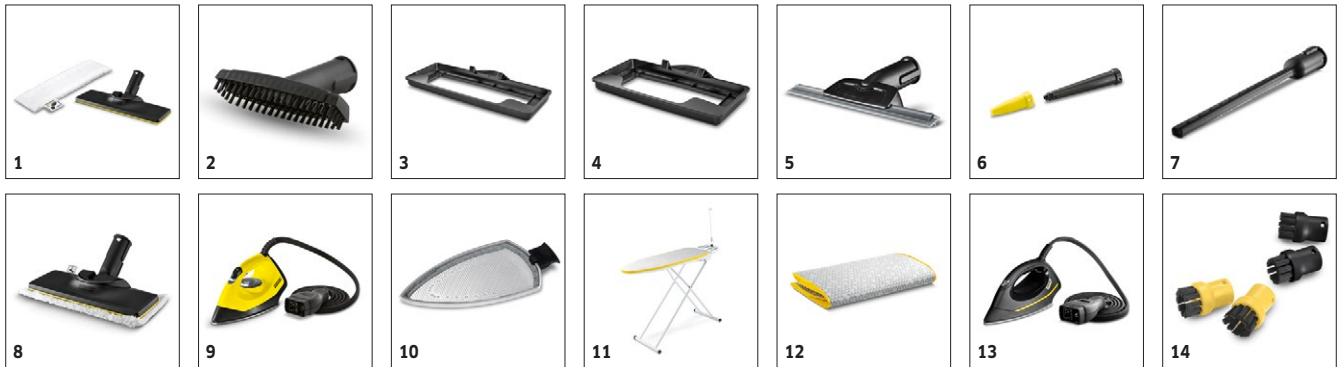

SC 5 EASYFIX IRON 1.512-533.0

KÄRCHER

		Order no.	Quantity				Price	Description	
Nozzles									
EasyFix floor nozzle set	1	2.863-267.0	2 piece(s)					With convenient hook-and-loop system and compatible microfibre floor cloth: The floor nozzle set EasyFix for steam cleaners enables the cloth to be replaced without having to come into contact with dirt.	■
Hand nozzle	2	2.884-280.0	1 piece(s)					Hand tool with additional brushes for cleaning small areas such as shower cubicles, wall tiles, etc. Suitable for use with or without cover.	■
Carpet glider	3	2.863-269.0	1 piece(s)					Also ensures fresh carpet fibres: The carpet glider for easy attachment to the floor nozzle EasyFix. Ideal for steam cleaning carpets.	□
Mini carpet glider	4	2.863-298.0	1 piece(s)					Freshens up even irregularly shaped and difficult-to-reach carpeted surfaces using steam: the Mini carpet glider for effortless attachment to the EasyFix Mini floor nozzle without coming into contact with any dirt at all.	□
Window nozzle	5	2.863-025.0	1 piece(s)					Window tool thoroughly cleans glass, windows or mirrors using a clean steamer.	□
Power nozzle set	6	2.863-263.0	2 piece(s)					The power nozzle set contains a power nozzle incl. extension piece. Perfect for effortless, eco-friendly cleaning in hard-to-reach areas, e.g. corners and crevices.	□
Textile care nozzle	7	2.863-233.0	1 piece(s)					Textile care nozzle freshens and removes creases from clothes and fabrics and effectively removes odours. With integrated fluff remover.	□
EasyFix Mini floor nozzle set	8	2.863-280.0	2 piece(s)					With convenient hook-and-loop system and compatible microfibre floor cloth: The EasyFix Mini floor nozzle set for steam cleaners enables cloth replacement without having to come into contact with dirt. Especially suitable for use in small spaces and hard-to-reach areas.	□
Ironing accessories									
Steam pressure iron I 6006	9	2.863-208.0	1 piece(s)					High-quality pressurised steam iron with easy-glide stainless steel soleplate in yellow/black.	■
Anti-stick ironing soleplate for I 6006	10	2.860-142.0	1 piece(s)					Non-stick sole for the I 6006 pressurised steam iron with easy-glide stainless steel sole plate. Perfect for ironing delicate materials like silk, linen, black clothes or lace.	□
Ironing board AB 1000	11	2.884-933.0	1 piece(s)					Ironing board with air cushion function, active steam extraction and 7-stage height adjustment. Subject to colour and technical modifications.	□
Ironing board cover	12	2.884-969.0	1 piece(s)					Cotton ironing board cover and foam material for greater air permeability and steam penetration of the laundry. The ideal cover for first-class ironing results.	□
EasyFinish steam pressure iron	13	2.863-310.0						For effortless ironing: The high-quality EasyFinish steam pressure iron with optimal fixed temperature setting and lightweight sole plate with ceramic coating. In attractive black design.	□
Sets of brushes									
Round brush set	14	2.863-264.0	4 piece(s)					Practical round brush set with two black and two yellow brushes – perfect for use in different areas.	□
Round brush kit with brass bristles	15	2.863-061.0	3 piece(s)					Round brush set with brass bristles for removing stubborn and ingrained dirt. Ideal for sensitive surfaces.	□
Big round brush	16	2.863-022.0	1 piece(s)					Use the large round brush to clean large areas in less time.	□
Steam turbo brush	17	2.863-159.0	1 piece(s)					Steam turbo brush for effortless cleaning in half the time. Powerful cleaning action obviates the need for scrubbing. A real time saver.	□