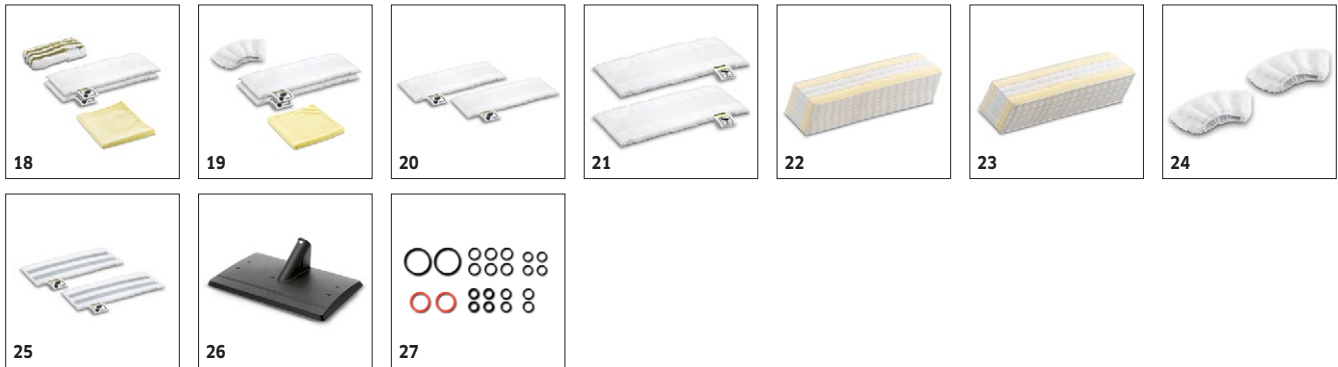

SC 5 EASYFIX IRON 1.512-533.0

KÄRCHER

		Order no.	Quantity				Price	Description	
Cloth kit									
Microfibre cloth set for bathrooms	18	2.863-266.0	4 piece(s)					The high-quality microfibre cloth set for steam cleaning in the bathroom contains two high-quality microfibre floor cloths, a microfibre abrasive cover for the hand nozzle and a microfibre polishing cloth.	☐
Microfibre cloth set for kitchens	19	2.863-265.0	4 piece(s)					The microfibre cloth set for steam cleaning in the kitchen contains two high-quality microfibre floor cloths, a microfibre cover for the hand nozzle and a microfibre stainless steel cloth.	☐
Microfibre cloth set for floor nozzle EasyFix	20	2.863-259.0	2 piece(s)					Cloth can be changed without having to come into contact with dirt: the high-quality Easyfix microfibre floor cloth. Thanks to the hook-and-loop system, they are easy and quick to attach to and remove from the EasyFix steam cleaner floor nozzle.	☐
EasyFix Mini microfibre cloth set for floor nozzle	21	2.863-296.0	2 piece(s)					Cloth can be changed without having to come into contact with dirt: The high-quality EasyFix Mini microfibre floor cloths. Thanks to the hook-and-loop system, they are easy and quick to attach to and remove from the EasyFix Mini steam cleaner floor nozzle.	☐
EasyFix disposable cloth set	22	2.863-299.0	15 piece(s)					Set of 15 disposable cloths for the EasyFix floor nozzle for fast and hygienic cleaning of hard surfaces. The yellow hook-and-loop strips enable the cloth to be attached easily.	☐
EasyFix Mini disposable cloth set	23	2.863-300.0	15 piece(s)					Set of 15 disposable cloths for the EasyFix Mini floor nozzle for fast and hygienic cleaning of hard surfaces. The yellow hook-and-loop strips enable the cloth to be attached easily.	☐
Microfibre cover set for the hand nozzle	24	2.863-270.0	2 piece(s)					The set with two covers for the hand nozzle. The covers are made of high-quality microfibre - for the best results when loosening and picking up dirt.	☐
Abrasive cloth set abrasiv for floor nozzle EasyFix	25	2.863-309.0	2 piece(s)					The EasyFix abrasive floor cleaning cloths remove even stubborn stains from scratch-resistant stone floors. The hook-and-loop system allows easy attachment and removal without contact with dirt.	☐
Miscellaneous									
Wallpaper stripper	26	2.863-062.0	1 piece(s)					Wallpaper stripper ideal for removing wallpaper and glue residues using the power of steam.	☐
Spare O-ring set	27	2.884-312.0	22 piece(s)					Replacement O-ring set for replacement of O-rings for diverse steam cleaner accessories.	☐

■ Included in the scope of supply. □ Available accessories.