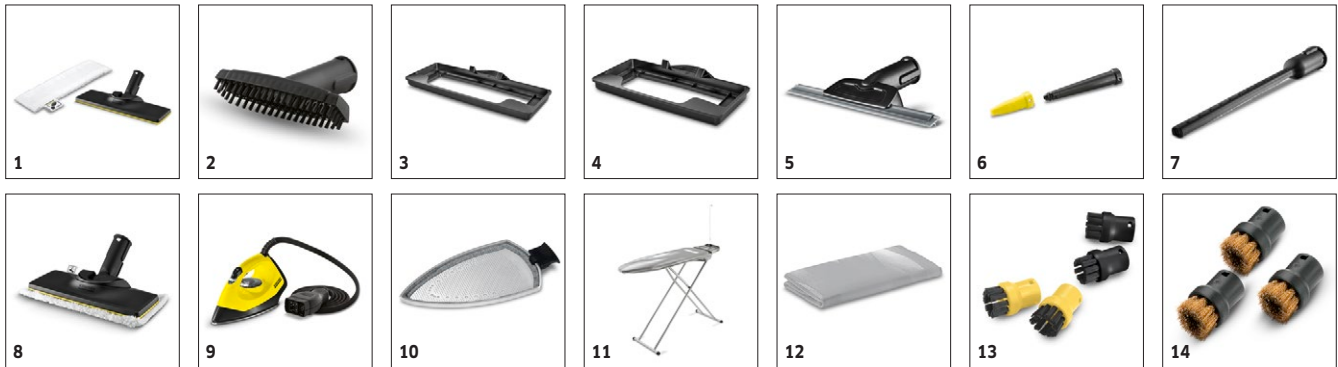

SC 5 EASYFIX IRON 1.512-533.0

KÄRCHER

		Order no.	Quantity			Price	Description	
Nozzles								
EasyFix floor nozzle set	1	2.863-267.0	2 piece(s)				With convenient hook-and-loop system and compatible microfibre floor cloth: The floor nozzle set EasyFix for steam cleaners enables the cloth to be replaced without having to come into contact with dirt.	■
Hand nozzle	2	2.884-280.0	1 piece(s)				Hand tool with additional brushes for cleaning small areas such as shower cubicles, wall tiles, etc. Suitable for use with or without cover.	■
Carpet glider	3	2.863-269.0	1 piece(s)				Also ensures fresh carpet fibres: The carpet glider for easy attachment to the floor nozzle EasyFix. Ideal for steam cleaning carpets.	□
Mini carpet glider	4	2.863-298.0	1 piece(s)				Freshens up even irregularly shaped and difficult-to-reach carpeted surfaces using steam: the Mini carpet glider for effortless attachment to the EasyFix Mini floor nozzle without coming into contact with any dirt at all.	□
Window nozzle	5	2.863-025.0	1 piece(s)				Window tool thoroughly cleans glass, windows or mirrors using a clean steamer.	□
Power nozzle set	6	2.863-263.0	2 piece(s)				The power nozzle set contains a power nozzle incl. extension piece. Perfect for effortless, eco-friendly cleaning in hard-to-reach areas, e.g. corners and crevices.	□
Textile care nozzle	7	2.863-233.0	1 piece(s)				Textile care nozzle freshens and removes creases from clothes and fabrics and effectively removes odours. With integrated fluff remover.	□
EasyFix Mini floor nozzle set	8	2.863-280.0	2 piece(s)				With convenient hook-and-loop system and compatible microfibre floor cloth: The EasyFix Mini floor nozzle set for steam cleaners enables cloth replacement without having to come into contact with dirt. Especially suitable for use in small spaces and hard-to-reach areas.	□
Ironing accessories								
Steam pressure iron I 6006	9	2.863-208.0	1 piece(s)				High-quality pressurised steam iron with easy-glide stainless steel soleplate in yellow/black.	■
Anti-stick ironing soleplate for I 6006	10	2.860-142.0	1 piece(s)				Non-stick sole for the I 6006 pressurised steam iron with easy-glide stainless steel sole plate. Perfect for ironing delicate materials like silk, linen, black clothes or lace.	□
Ironing board AB 1000	11	2.884-933.0	1 piece(s)				Ironing board with blower function, active steam extraction and 6-level height adjustment.	□
Ironing board cover	12	2.884-969.0	1 piece(s)				Cotton ironing board cover and foam material for greater air permeability and steam penetration of the laundry. The ideal cover for first-class ironing results.	□
Sets of brushes								
Round brush set	13	2.863-264.0	4 piece(s)				Practical round brush set with two black and two yellow brushes - perfect for use in different areas.	□
Round brush kit with brass bristles	14	2.863-061.0	3 piece(s)				Round brush set with brass bristles for removing stubborn and ingrained dirt. Ideal for sensitive surfaces.	□
Big round brush	15	2.863-022.0	1 piece(s)				Use the large round brush to clean large areas in less time.	□
Steam turbo brush	16	2.863-159.0	1 piece(s)				Steam turbo brush for effortless cleaning in half the time. Powerful cleaning action obviates the need for scrubbing. A real time saver.	□
Cloth kit								
Microfibre cloth set for bathrooms	17	2.863-266.0	4 piece(s)				The high-quality microfibre cloth set for steam cleaning in the bathroom contains two high-quality microfibre floor cloths, a microfibre abrasive cover for the hand nozzle and a microfibre polishing cloth.	□