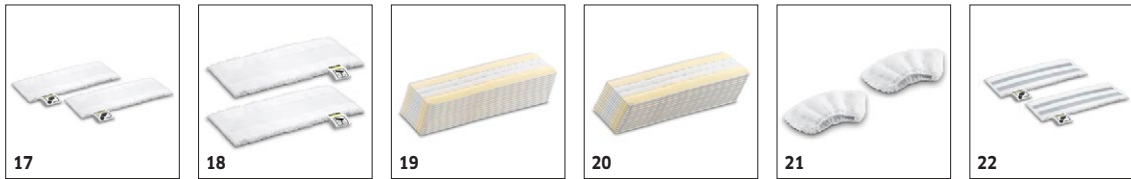

SC 3 EASYFIX 1.513-119.0

		Order no.	Quantity				Price	Description	
Microfibre cloth set for floor nozzle EasyFix	17	2.863-259.0	2 piece(s)					Cloth can be changed without having to come into contact with dirt: the high-quality Easyfix microfiber floor cloth. Thanks to the hook-and-loop system, they are easy and quick to attach to and remove from the EasyFix steam cleaner floor nozzle.	☐
EasyFix Mini microfibre cloth set for floor nozzle	18	2.863-296.0	2 piece(s)					Cloth can be changed without having to come into contact with dirt: The high-quality EasyFix Mini microfibre floor cloths. Thanks to the hook-and-loop system, they are easy and quick to attach to and remove from the EasyFix Mini steam cleaner floor nozzle.	☐
EasyFix disposable cloth set	19	2.863-299.0	15 piece(s)					Set of 15 disposable cloths for the EasyFix floor nozzle for fast and hygienic cleaning of hard surfaces. The yellow hook-and-loop strips enable the cloth to be attached easily.	☐
EasyFix Mini disposable cloth set	20	2.863-300.0	15 piece(s)					Set of 15 disposable cloths for the EasyFix Mini floor nozzle for fast and hygienic cleaning of hard surfaces. The yellow hook-and-loop strips enable the cloth to be attached easily.	☐
Microfibre cover set for the hand nozzle	21	2.863-270.0	2 piece(s)					The set with two covers for the hand nozzle. The covers are made of high-quality microfiber - for the best results when loosening and picking up dirt.	☐
Abrasive cloth set abrasiv for floor nozzle EasyFix	22	2.863-309.0	2 piece(s)					The EasyFix abrasive floor cleaning cloths remove even stubborn stains from scratch-resistant stone floors. The hook-and-loop system allows easy attachment and removal without contact with dirt.	☐

■ Included in the scope of supply. □ Available accessories.