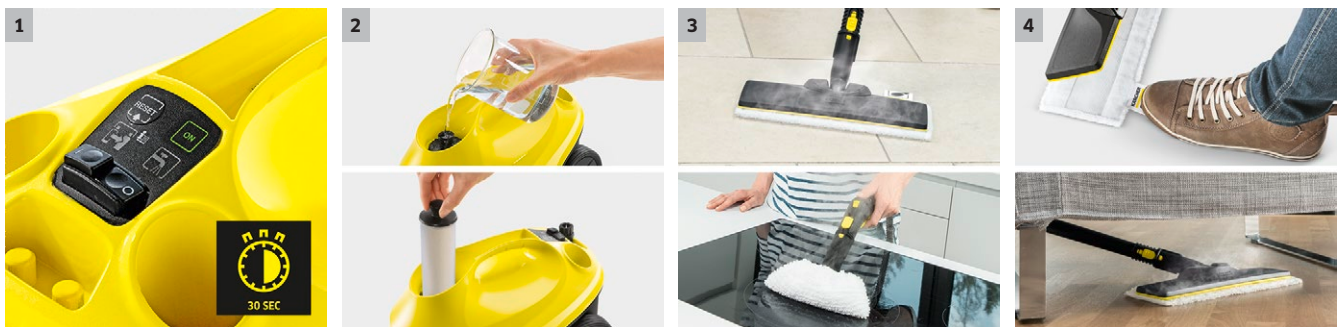

SC 3 EasyFix

The SC 3 EasyFix steam cleaner with EasyFix floor nozzle and descaling cartridge enables uninterrupted cleaning with a heat-up time of just 30 seconds. Now with free water bottle.

1 Short heat-up time

- With a heat-up time of only 30 seconds, the device is ready to use in no time.

2 Non-stop steam and integrated descaling cartridge

- The tank can easily be refilled at any time - for non-stop steam without working interruptions.
- Thanks to the intelligent descaling cartridge, limescale is removed automatically from the water.

3 Multifunctional accessories

- Effective cleaning of different surfaces with the floor nozzle, hand nozzle, round brush and much more.

4 Floor cleaning set EasyFix with flexible joint on the floor nozzle and convenient hook-and-loop fixing for the floor cleaning cloth

- Optimal cleaning results on all types of hard floors around the home thanks to efficient lamella technology.
- Contactless cloth changing without contact with dirt, and convenient attachment of the floor cleaning cloth thanks to the hook-and-loop system.