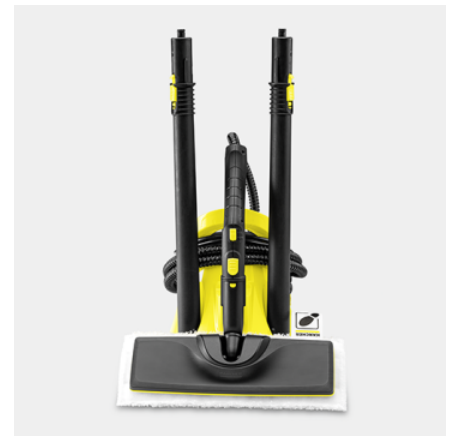

## SC 2 DELUXE EASYFIX

The entry-level model for steam cleaning without chemicals: The compact SC 2 Deluxe EasyFix with illuminated LED ring for displaying the operating mode. Ideal for all hard surfaces throughout the home.

### Equipment

Child safety lock		■
Safety valve		■
Steam flow control		on handle (two-step)
Accessories bag		■
EasyFix floor cleaning cloth	Piece(s)	1
Microfibre cover for hand nozzle	Piece(s)	1
Steam hose with trigger gun	m	2
Detail nozzle		■
Hand nozzle		■
Round brush, small (black)	Piece(s)	1
Crevice brush		■
Floor nozzle		EasyFix
Extension tube (2 x 0.5 m)		■

■ Included in the scope of supply.

\* Through spot cleaning using the Kärcher steam cleaner, i.e. steaming for 30 seconds on the maximum steam setting in direct contact with the surface to be cleaned, 99.999% of enveloped viruses such as influenza viruses (except the hepatitis B virus) can be eliminated on most smooth, hard surfaces in the house (test germ: modified vaccinia Ankara virus). \*\* When cleaning at a cleaning speed of 30 cm/s using the maximum steam setting and with direct contact with the surface to be cleaned, 99.99% of all common household bacteria on common smooth, hard household surfaces are killed (test germs: Enterococcus hirae).

## Floor cleaning set EasyFix with flexible joint on the floor nozzle and convenient hook-and-loop fixing for the floor cleaning cloth

- Optimal cleaning results on all types of hard floors around the home thanks to efficient lamella technology.
- Contactless cloth changing without contact with dirt, and convenient attachment of the floor cleaning cloth thanks to the hook-and-loop system.
- Ergonomic, effective cleaning with full floor contact, regardless of the user's height, thanks to the flexible nozzle joint.