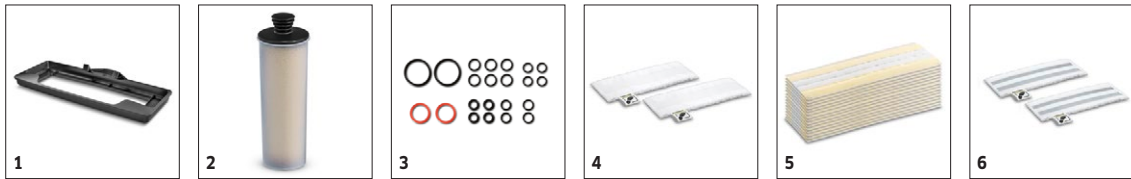

SC 3 UPRIGHT EASYFIX 1.513-300.0

KÄRCHER

		Order no.	Quantity				Price	Description	
Nozzles									
Carpet glider	1	2.863-269.0	1 piece(s)					Also ensures fresh carpet fibres: The carpet glider for easy attachment to the floor nozzle EasyFix. Ideal for steam cleaning carpets.	■
Miscellaneous									
Descaling cartridge	2	2.863-018.0						Quick and efficient descaling of the Kärcher SC 3 EasyFix steam cleaner. All you need to do is insert the cartridge, and you're done.	■
Spare O-ring set	3	2.884-312.0	22 piece(s)					Replacement O-ring set for replacement of O-rings for diverse steam cleaner accessories.	□
Cloth kit									
Microfibre cloth set for floor nozzle EasyFix	4	2.863-259.0	2 piece(s)					Cloth can be changed without having to come into contact with dirt: the high-quality Easyfix microfibre floor cloth. Thanks to the hook-and-loop system, they are easy and quick to attach to and remove from the EasyFix steam cleaner floor nozzle.	□
EasyFix disposable cloth set	5	2.863-299.0	15 piece(s)					Set of 15 disposable cloths for the EasyFix floor nozzle for fast and hygienic cleaning of hard surfaces. The yellow hook-and-loop strips enable the cloth to be attached easily.	□
Abrasive cloth set abrasiv for floor nozzle EasyFix	6	2.863-309.0	2 piece(s)					The EasyFix abrasive floor cleaning cloths remove even stubborn stains from scratch-resistant stone floors. The hook-and-loop system allows easy attachment and removal without contact with dirt.	□

■ Included in the scope of supply. □ Available accessories.