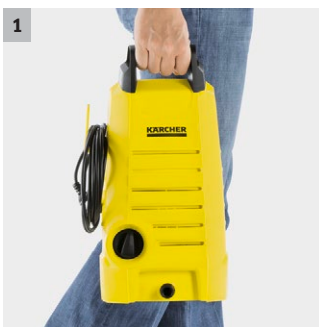

## K 1.100 ALA \*ZA

Compact, powerful, affordable: the entry-level pressure washer for occasional use. For example, for cleaning vehicles or terraces.

### 1 Compact, small and light device

- For simple, space-saving storage, even in small alcoves.
- Can be carried with just one hand.

### 3 Integrated detergent suction hose

- Suction hose for use of detergents.
- Kärcher detergents increase efficiency and help protect and care for the surface being cleaned.