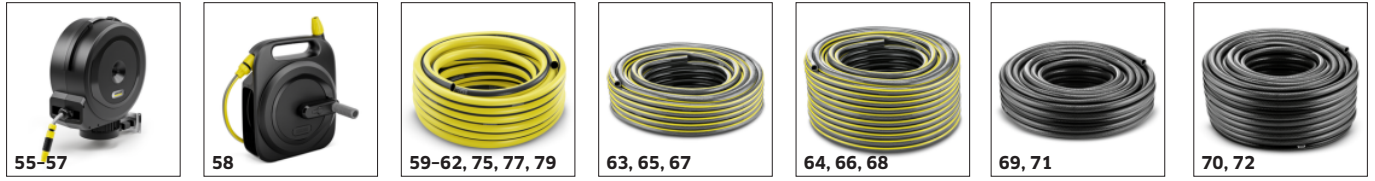

ACCESSORIES FOR K MINI

1.600-054.0

		Order no.	Description	
HOSE STORAGE AND HOSE TROLLEY				
HBX 5.35 Automatic	57	2.645-381.0	Always ready for use: hose box for convenient and flexible watering. With a 35 m hose and automatic hose retraction - no more bending down, cranking or getting your hands dirty.	☐
HBX 2.10 Compact	58	2.645-388.0	Compact hose box for balconies, roof terraces, small gardens and camping holidays. Fast, convenient unwinding and winding. Ideal for space-saving storage in apartments.	☐
HOSES				
PrimoFlex® hose 1/2" - 30 m	59	2.645-248.0	Ultra-durable and kink-resistant PrimoFlex® quality garden hose (1/2"). 30 m long. With pressure-resistant woven reinforcement. Contains no substances that are harmful to health. Bursting pressure: 24 bar. High temperature resistance from 0 to +40 °C.	☐
PrimoFlex® hose 1/2" - 15 m	60	2.645-296.0	The PrimoFlex® (1/2") flexible garden hose is 15 m long, temperature-resistant, comes with pressure-resistant reinforcement technology and contains no substances that are harmful to human health. Bursting pressure: 22 bar.	☐
PrimoFlex® 1/2" - 25 m	61	2.645-297.0	The PrimoFlex® (1/2") flexible garden hose is 25 m long, temperature-resistant, comes with pressure-resistant reinforcement technology and contains no substances that are harmful to human health. Bursting pressure: 24 bar.	☐
PrimoFlex® hose 5/8" - 15 m	62	2.645-298.0	15 m long, temperature-resistant and contains no substances that are harmful to human health: The flexible PrimoFlex® garden hose (5/8") with pressure-resistant reinforcement mesh and a bursting pressure of 22 bar.	☐
Hose Performance Plus 1/2" -20m	63	2.645-318.0	Flexible and extremely resistant to kinks thanks to high-quality multi-layered woven material: the new 20-metre long Performance Plus 1/2" garden hose. Ensures constant water flow.	☐
Hose Performance Plus 1/2" -50m	64	2.645-319.0	Flexible, ultra-robust and extremely resistant to kinks thanks to high-quality multi-layered woven material: the new 50-metre long Performance Plus 1/2" garden hose for constant water flow.	☐
Hose Performance Plus 5/8" -25m	65	2.645-320.0	Quality garden hose from Kärcher: the new 25-metre long Performance Plus 5/8" garden hose. Flexible and extremely resistant to kinks - for constant water flow. Bursting pressure 40 bar.	☐
Hose Performance Plus 5/8" -50m	66	2.645-321.0	The 50-metre long Performance Plus 5/8" garden hose, made from ultra-robust multi-layered woven material. Flexible and extremely resistant to kinks for constant water flow.	☐
Hose Performance Plus 3/4" -25m	67	2.645-322.0	Easy-to-handle, long-lasting and weather-resistant: the 25-metre long Performance Plus 3/4" garden hose. Flexible, ultra-robust and extremely resistant to kinks - for constant water flow.	☐
Hose Performance Plus 3/4" -50m	68	2.645-323.0	Ultra-robust, extremely resistant to kinks and free from potentially harmful substances: the 50-metre long Performance Plus 3/4" garden hose. Made from high-quality multi-layered woven material - for constant water flow.	☐
Performance Premium hose, 1/2" -20 m	69	2.645-324.0	The hose innovation from Kärcher: the ultra-flexible and kink-resistant Performance Premium garden hose. Diameter: 1/2". Length: 20 m. With Kärcher Premium anti-torsion technology.	☐
Hose Performance Premium 1/2"-50m	70	2.645-325.0	The hose innovation from Kärcher: the ultra-flexible and kink-resistant Performance Premium garden hose. Diameter: 1/2". Length: 50 m. With Kärcher Premium anti-torsion technology.	☐