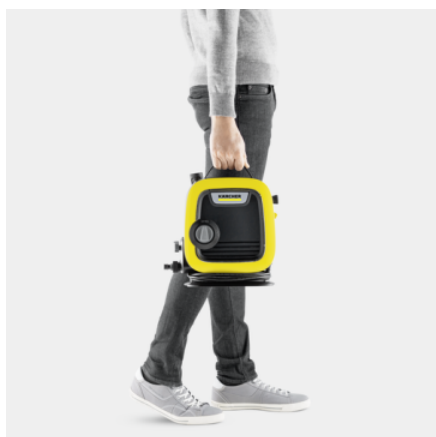

Compact and lightweight device

- Can easily be stored in inside as well as outside areas.
- Easy to transport for flexible cleaning.