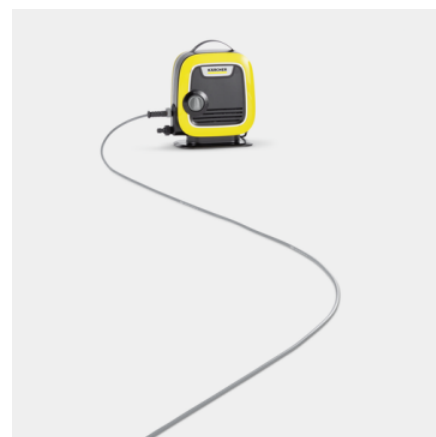

Extra-thin PremiumFlex high-pressure hose

- Wind and unwind the high-pressure hose easily without any knots forming.
- Maximum flexibility when cleaning.