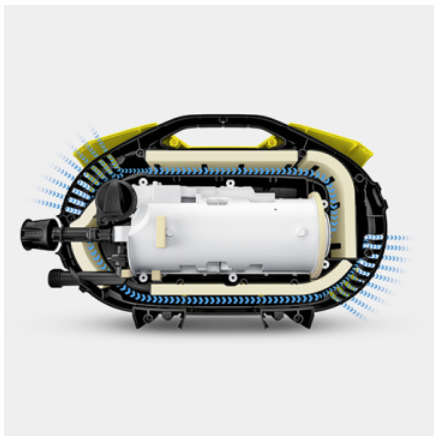

Innovative silent technology

- Fifty per cent reduction in perceived noise level compared to other pressure washers in the same class.
- More pleasant sound compared to other pressure washers in the same class.

Compact and lightweight device

- Easy to transport, with space-saving storage.