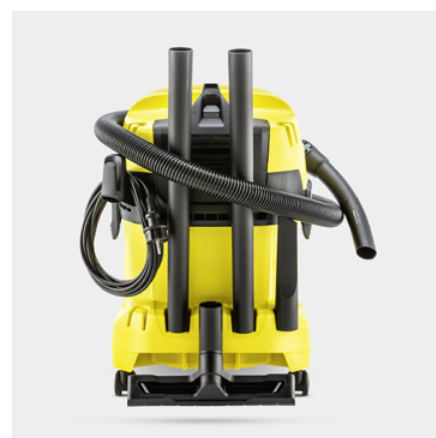

WD 4 V-20/5/22

Super powerful and energy-efficient wet/dry vacuum cleaner with 20 l plastic container, convenient flat pleated filter, 5 m cable and 2.2 m suction hose. With additional blower function.

Order no. **1.628-209.0**

- Flat pleated filter with patented filter removal technology
- Practical accessories storage, including hose storage on the device head
- Fleece filter bag

Technical data

EAN code		4066529027870
Energy use	W	1000
Container capacity	l	20
Container material		Plastic
Power cable	m	5
Standard accessory ID	mm	35
Supply voltage	V / Hz	220 - 240 / 50 - 60
Colour		Yellow
Weight without accessories	kg	6.8
Weight incl. packaging	kg	9.6
Dimensions (L × W × H)	mm	384 × 365 × 526

Hose storage on the device head

- The suction hose can be stored in a space-saving manner by hanging it on the device head.
- Intuitive securing mechanisms for left- and right-handed users.

Practical cord and accessories storage