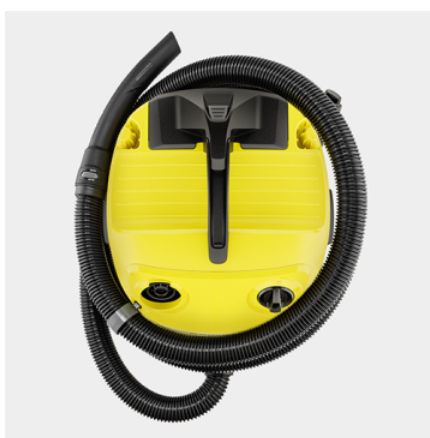

WD 4 V-20/5/22

Super powerful and energy-efficient wet/dry vacuum cleaner with 20 l plastic container, convenient flat pleated filter, 5 m cable and 2.2 m suction hose. With additional blower function.

Order no. **1.628-209.0**

- Flat pleated filter with patented filter removal technology
- Practical accessories storage, including hose storage on the device head
- Fleece filter bag

Technical data

EAN code		4066529027870
Energy use	W	1000
Container capacity	l	20
Container material		Plastic
Power cable	m	5
Standard accessory ID	mm	35
Supply voltage	V / Hz	220 - 240 / 50 - 60
Colour		Yellow
Weight without accessories	kg	6.8
Weight incl. packaging	kg	9.6
Dimensions (L × W × H)	mm	384 × 365 × 526

Equipment

Suction hose	m	2.2 / with curved handle / Plastic
Removable handle		■
Suction tubes	Piece(s) × m / mm	2 × 0.5 / 35 / Plastic
Wet and dry floor nozzle		clips
Crevice nozzle		■
Fleece filter bag	Piece(s)	1
Flat pleated filter		in removable filter box
Rotary switch (on/off)		■
Blower function		■
Intermediate parking position of the handle on the device head		■
Hose storage on the device head		■
Additional accessory storage on the device head		■
Storage space for small parts		■
Cable hook		■
Parking position		■
Accessory storage on the device		■
Sturdy bumper		■
Swivel castors	Piece(s)	4

Hose storage on the device head

- The suction hose can be stored in a space-saving manner by hanging it on the device head.
- Intuitive securing mechanisms for left- and right-handed users.

Practical cord and accessories storage