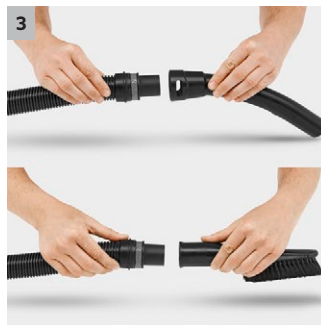

WD 3 Premium

The super-powerful, energy-efficient WD 3 Premium multi-purpose vacuum cleaner is equipped with a 17-litre stainless steel container and the newly developed accessories.

1 Special cartridge filter

- For wet and dry vacuuming without filter replacement.

2 Newly developed: floor nozzle and suction hose

- For the best cleaning results - whether dry, wet, fine or coarse dirt.
- For maximum vacuuming convenience and flexibility.

3 Removable handle

- Different nozzles can be directly attached to the suction hose.
- For easy vacuuming - even in confined spaces.

4 Practical blower function

- Where vacuuming is not possible, the practical blower function can be used.
- Effortless dirt removal, e.g. from a gravel bed.