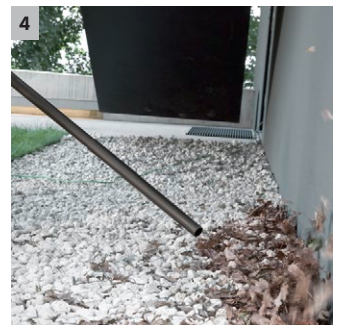

WD 3 Premium

The super-powerful, energy-efficient WD 3 Premium multi-purpose vacuum cleaner is equipped with a 17-litre stainless steel container and the newly developed accessories.

1 Special cartridge filter

- For wet and dry vacuuming without filter replacement.

2 Newly developed: floor nozzle and suction hose

- For the best cleaning results - whether dry, wet, fine or coarse dirt.
- For maximum vacuuming convenience and flexibility.

3 Removable handle

- Different nozzles can be directly attached to the suction hose.
- For easy vacuuming - even in confined spaces.

4 Practical blower function

- Where vacuuming is not possible, the practical blower function can be used.
- Effortless dirt removal, e.g. from a gravel bed.