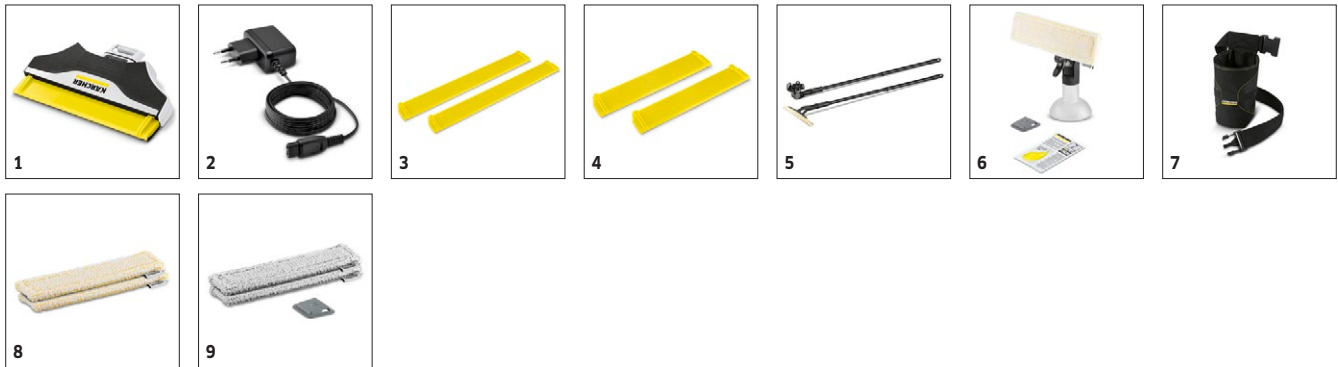

WV 6 PREMIUM 1.633-530.0

KÄRCHER

		Order no.	Quantity				Price	Description	
Nozzles									
Narrow suction nozzle, 170 mm (white) for the WV 6	1	2.633-532.0	1 piece(s)					Perfect for lattice windows and other small window surfaces: the narrow suction nozzle for the WV 6 with a width of 170 mm.	■
Power supply									
Fast charger	2	2.633-511.0	1 piece(s)					So that you can continue quickly with window cleaning: The replacement quick charger for the WV 6 battery-powered window vacuum cleaner.	■
Squeegee blades									
WV 6 squeegee blades (280 mm)	3	2.633-514.0	2 piece(s)					For a streak-free cleaning result: Replaceable squeegee blades (280 mm) for the WV 6 battery-powered window vacuum cleaner.	□
WV 6 squeegee blades (170 mm)	4	2.633-513.0	2 piece(s)					For the replacement of the squeegee blades (170 mm) of the WV 6 battery-powered window vacuum cleaner. For a streak-free cleaning result.	□
Extensions									
Extension kit	5	2.633-144.0	1 piece(s)					With the telescopic extension kit for the Window Vac and the vibrating cordless wiper, you can even clean high windows. Extendible from 0.6 to 1.5 metres.	□
Spray bottle									
spray bottle set Extra	6	2.633-129.0	1 piece(s)					The new Extra spray bottle set, including microfiber wiping cloth with Velcro fastening, wide and narrow wipers, rough dirt scraper and 20 ml window cleaner concentrate.	□
Hip bags									
Hip bag	7	2.633-006.0	1 piece(s)					Practical hip bag for window vacuum and spray bottle.	□
Wiping cloths									
WV indoor microfiber wiping cloths	8	2.633-130.0	2 piece(s)					The microfiber wiping cloth with hook-and-loop fastener fastening for optimal dirt removal with the spray bottle of the WV on all smooth surfaces.	□
WV outdoor microfiber wiping cloths	9	2.633-131.0	2 piece(s)					Ideal for external windows: the outdoor microfiber wiping cloth with hook-and-loop fastening and lots of abrasive fibres. Incl. scraper for stubborn dirt.	□