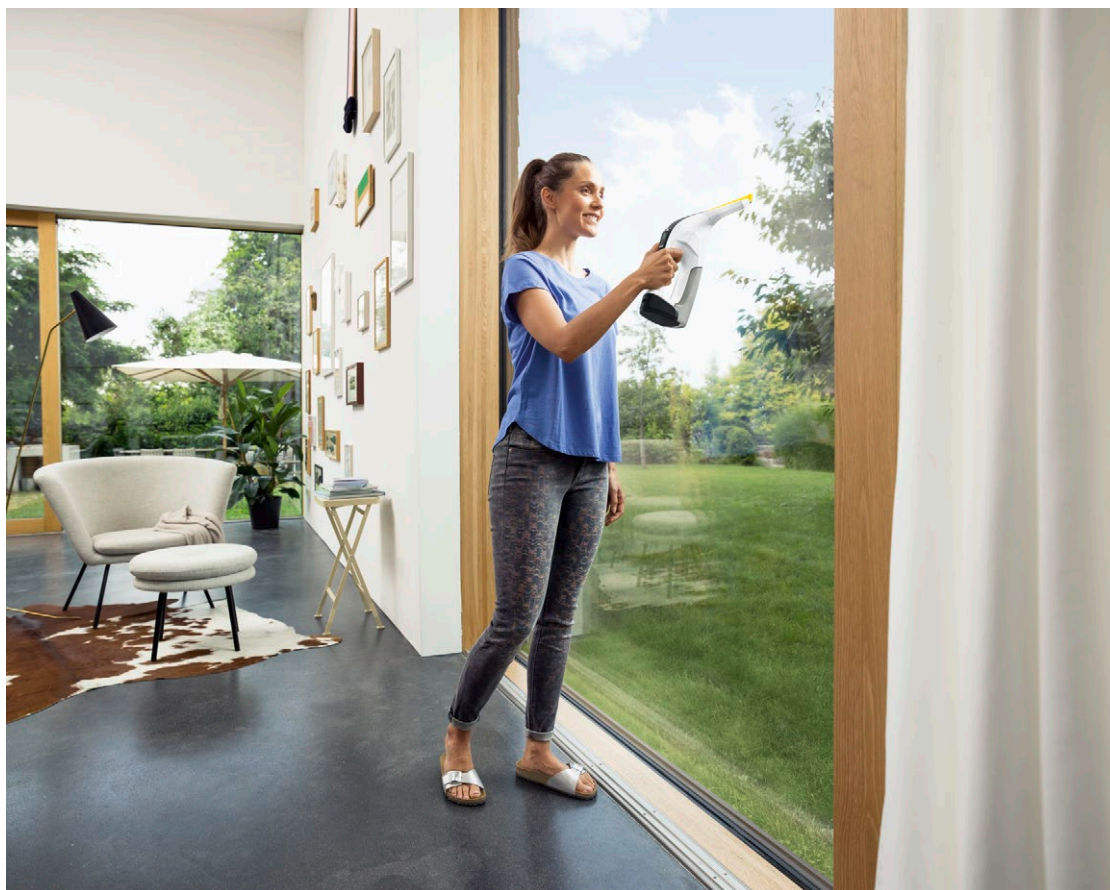

WV 6 Premium

Technical data

Order no.	1.633-530.0	
EAN code	4054278469553	
Working width of vacuum nozzle	mm	280
Dirty water tank capacity	ml	150
Battery running time	min	100
Battery charging time	min	170
Cleaning performance per battery charge	Approx. 300 m² = 100 windows	
Battery type	Lithium-ion battery	
Current type	V / Hz	100-240 / 50-60
Weight incl. battery	kg	0.76
Dimensions (L × W × H)	mm	126 × 280 × 310

Equipment

Window Cleaning Concentrate (1 x 20 ml)	■
Spray bottle Extra with microfibre wiping cloth	■
microfibre wiping cloth outdoor	1 x
Quick charger	■
Exchangeable suction nozzle	■
Dirt scraper	■
■ Included in the scope of supply.