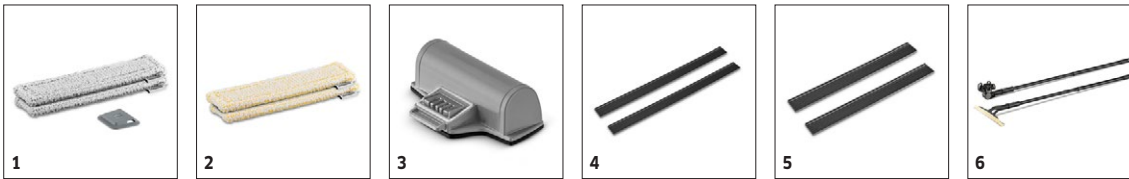

WVP 10 ADV

1.633-560.0

KÄRCHER

		Order no.	Quantity				Price	Description	
Wiping cloths									
WV outdoor microfibre wiping cloths	1	2.633-131.0	2 piece(s)					Ideal for external windows: the outdoor microfibre wiping cloth with hook-and-loop fastening and lots of abrasive fibres. Incl. scraper for stubborn dirt.	■
WV indoor microfibre wiping cloths	2	2.633-130.0	2 piece(s)					The microfibre wiping cloth with hook-and-loop fastener for optimal dirt removal with the spray bottle of the WV on all smooth surfaces.	■
Replacement batteries									
Exchangeable battery for the WV 5 and WVP	3	2.633-123.0	1 piece(s)					Non-stop cleaning: the exchangeable battery for the WV 5 and WVP window vacs makes this possible.	■
Squeegee blades									
WV 2 / WV 5 squeegee blade, 280 mm	4	2.633-005.0	2 piece(s)					For replacing the squeegee blades of WV 50, WV 75, WV 2 and WV 5 Window Vacs. For streak-free cleanliness on all smooth surfaces - without leaving drips.	■
WV 2 / WV 5 squeegee blade, narrow, 170 mm	5	2.633-104.0	2 piece(s)					For the replacement of the squeegee blades of battery-powered window vacuum cleaners WV 50, WV 75, WV 2, WV 5 and WVP 10. For streak-free cleanliness on all smooth surfaces - without any dripping water.	□
Extensions									
Extension kit	6	2.633-144.0	1 piece(s)					With the telescopic extension kit for the Window Vac and the vibrating cordless wiper, you can even clean high windows. Extendible from 0.6 to 1.5 metres.	□

■ Included in the scope of supply. □ Available accessories.