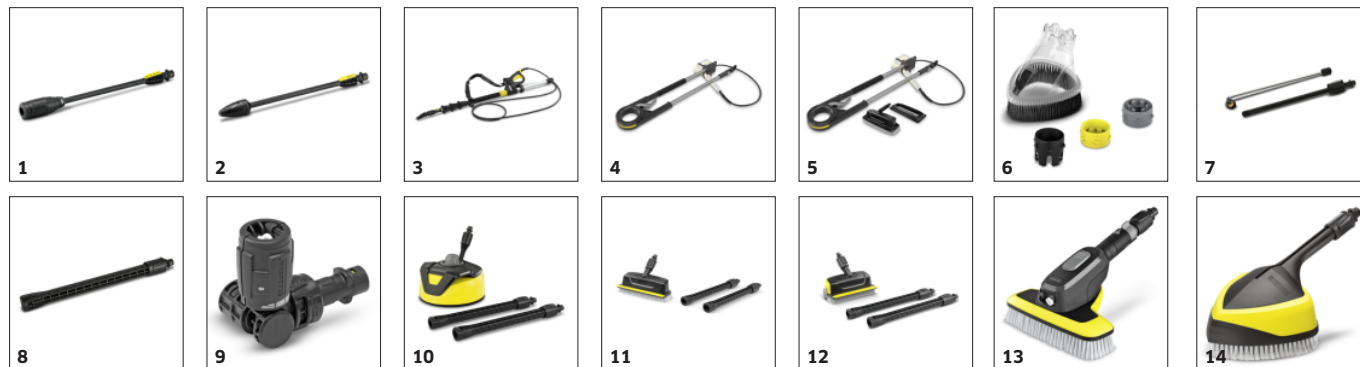

ACCESSORIES FOR K 3 POWER CONTROL

1.676-100.0

		Order no.	Description	
SPRAY LANCES				
VP 120 vario power jet for K 2-K 3	1	2.642-724.0	Vario power spray lance for pressure washers in classes K 2 to K 3. Continuously adjustable from low-pressure detergent jet to high-pressure jet, simply by turning the spray lance.	■
DB 120 dirt blaster for K 2-K 3	2	2.642-727.0	Dirt blaster with powerful entry rotary nozzle for Kärcher pressure washers in classes K 2 and K 3. For particularly stubborn dirt like that on mossy or weathered surfaces.	■
Telescopic spray lance	3	2.642-347.0	Telescopic spray lance (1.20 m - 4 m) for easy cleaning of difficult to reach areas. With shoulder strap, bayonet connection and integrated, ergonomically adjustable trigger gun. Weight: ca. 2 kg	□
TLA 4 telescopic spray lance	4	2.644-190.0	Simple cleaning at (almost) every point: The telescopic spray lance easily reaches areas that are difficult to access thanks to its 180° adjustable hinge.	□
Façade & glass cleaning kit	5	2.644-249.0	Set comprising the telescopic spray lance TLA 4 and the façade and glass cleaning attachment. For easy cleaning of objects that are difficult to access such as house façades or conservatories.	□
Splash guard	6	2.642-706.0	Transparent splash guard for class K 2 to K 7 Kärcher pressure washers protects the operator and surrounding area from spray water. Ideal for cleaning corners and edges.	□
Angled spray lance	7	2.638-817.0	Extra-long angled spray lance (about 1 m) for easy cleaning of difficult to reach areas, e.g. roof gutters or vehicle underbodies.	□
1-step lance extension	8	2.643-240.0	Extends spray lance by 0.4 m. For effective cleaning of difficult to reach areas. Suitable for all Kärcher accessories.	□
VP 180 S vario power jet short 360° for K 2-K 7	9	2.643-254.0	VP 180 S: The vario power jet short 360° with infinitely variable pressure regulation and adjustable 360° joint is ideal for cleaning areas that are difficult to reach.	□
SURFACE CLEANERS				
T 5 T-Racer surface cleaner	10	2.644-084.0	Thorough and splash-free cleaning over large areas: The T 5 T-Racer surface cleaner. The adjustable nozzle position means the surface cleaner can be used to clean hard and delicate surfaces alike.	□
PS 30 power scrubber surface cleaner	11	2.644-123.0	The PS 30 power scrubber, with its three integrated high-pressure nozzles, powerfully removes stubborn dirt from various surfaces, while saving time. Ideal for stairs and edges. Includes integrated squeegee blade to remove the dirty water.	□
PS 30 Plus power scrubber surface cleaner	12	2.644-212.0	The PS 30 Plus power scrubber removes stubborn dirt with its three high-pressure nozzles. Thanks to the swivelling side nozzle, all corners and edges are effortlessly cleaned.	□
BRUSHES				
WB 7 Plus 3-in-1 wash brush	13	2.644-374.0	Particularly versatile thanks to its clever combination: The WB 7 Plus 3-in-1 wash brush combines a foam jet, high-pressure flat spray nozzle and a soft brush in a single product.	□
WB 150 power brush	14	2.643-237.0	WB 150 power brush for splash-free cleaning of sensitive surfaces. The effective combination of high pressure and manual brush pressure saves energy, water and up to 30% time.	□