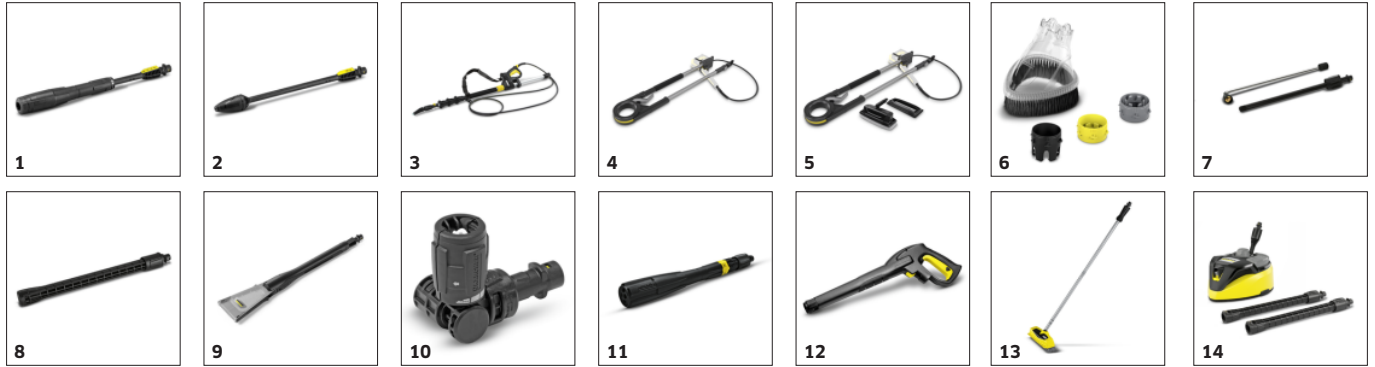

ACCESSORIES FOR K 5 CLASSIC 1.950-700.0

		Order no.	Description	
SPRAY LANCES				
VP 145 vario power jet for K 4-K 5	1	2.642-725.0	Vario power spray lance for pressure washers in classes K 4 to K 5. Continuously adjustable from low-pressure detergent jet to high-pressure jet, simply by turning the spray lance.	■
DB 145 dirt blaster for K 4-K 5	2	2.642-728.0	Dirt blaster with powerful middle rotary nozzle for Kärcher pressure washers in classes K 4 and K 5. For particularly stubborn dirt like that on mossy or weathered surfaces.	■
Telescopic spray lance	3	2.642-347.0	Telescopic spray lance (1.20 m - 4 m) for easy cleaning of difficult to reach areas. With shoulder strap, bayonet connection and integrated, ergonomically adjustable trigger gun. Weight: ca. 2 kg	□
TLA 4 telescopic spray lance	4	2.644-190.0	Simple cleaning at (almost) every point: The telescopic spray lance easily reaches areas that are difficult to access thanks to its 180° adjustable hinge.	□
Façade & glass cleaning kit	5	2.644-249.0	Set comprising the telescopic spray lance TLA 4 and the façade and glass cleaning attachment. For easy cleaning of objects that are difficult to access such as house façades or conservatories.	□
Splash guard	6	2.642-706.0	Transparent splash guard for class K 2 to K 7 Kärcher pressure washers protects the operator and surrounding area from spray water. Ideal for cleaning corners and edges.	□
Angled spray lance	7	2.638-817.0	Extra-long angled spray lance (about 1 m) for easy cleaning of difficult to reach areas, e.g. roof gutters or vehicle underbodies.	□
1-step lance extension	8	2.643-240.0	Extends spray lance by 0.4 m. For effective cleaning of difficult to reach areas. Suitable for all Kärcher accessories.	□
eco!Booster 145	9	2.645-384.0	Ideal for delicate surfaces - the eco!Booster delivers a 50% higher cleaning performance than the Kärcher standard flat jet, saving water, energy and time.	□
VP 180 S vario power jet short 360° for K 2-K 7	10	2.643-254.0	VP 180 S: The vario power jet short 360° with infinitely variable pressure regulation and adjustable 360° joint is ideal for cleaning areas that are difficult to reach.	□
MP 145 multi power jet for K 3-K 5	11	2.643-239.0	Multi power jet with 5 types of jets: Cleaning agent jet, HP fan jet, rotary nozzle, pencil jet and wide reduced-pressure fan jet. The suitable jet can be selected by simply twisting.	□
TRIGGER GUNS				
G 180 Q Quick Connect trigger gun	12	2.642-889.0	The new G 180 Q spray gun with Quick Connect is 13 cm longer and is now even more convenient to use and more ergonomic when cleaning with Kärcher pressure washers.	■
SURFACE CLEANERS				
PS 40 power scrubber surface cleaner	13	2.643-245.0	Power Scrubber PS 40 with 3 integrated high-pressure nozzles. Eliminates stubborn dirt from various surfaces powerfully, reliably and in a time-saving manner. Ideal for stairs and edges. Includes integrated squeegee blade to remove the dirty water.	□
T 7 Plus T-Racer surface cleaner	14	2.644-074.0	Power nozzle for ultimate cleaning power, even in corners and along edges: The T 7 Plus T-Racer surface cleaner with rinse function - for effective and splash-free cleaning of large areas.	□