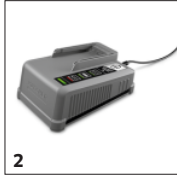

2

		Bestelnr.	Beschrijving	
ACCULADERS				
Universele oplader Battery Power+ 18-36	1	2.445-054.0	Universele lader Battery Power+ met LED-laadniveauindicator voor het opladen van alle 18 en 36V lithium-ion-accu's in de series Kärcher Battery Power en Kärcher Battery Power+. Geschikt voor wandmontage.	☐
Fast charger Battery Power+ 18/60	2	2.445-044.0	Snellader voor alle 18 V Kärcher Battery Power en Kärcher Battery Power+ lithiumbatterijen. Laadstroom: 2,5-6 A. Met LED-weergave van de bedrijfsstatus. Laag stand-by verbruik. wandmontage.	☐

☐ Beschikbaar toebehoren