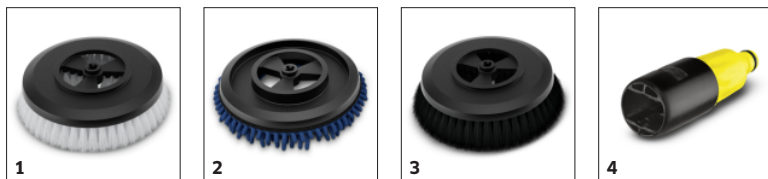

ACCESORII PENTRU PERIE WB 120 2.644-060.0

		Cod de comandă.		
PERII SI BURETI DE CURATAT				
Perie universala compatibila cu WB 120 și WB 100	1	2.644-062.0	Accesoriul de spalat pentru peria rotativă este ideal pentru curățarea tuturor suprafețelor netede, cum ar fi vopsea, sticlă sau plastic.	☐
Accesoriu Car & Bike compatibil cu WB 120 și WB 100	2	2.644-063.0	Perfect pentru curățarea vehiculelor și motocicletelor, realizat din microfibre moi.	☐
Accesoriu Home & Garden pentru WB 120 și WB 100	3	2.644-064.0	Pentru curățarea minuțioasă a suprafețelor din jurul casei.	☐
Adaptor pentru cuplajul furtunului de gradina	4	2.640-732.0	Adaptor pentru cuplajul furtunului de gradina pentru conexiunea directa a tuturor periilor si buretilor de curatare Kärcher la furtunurile de gradina cu sistem de cuplaj rapid.	☐

☐ Accesorii disponibile optional.