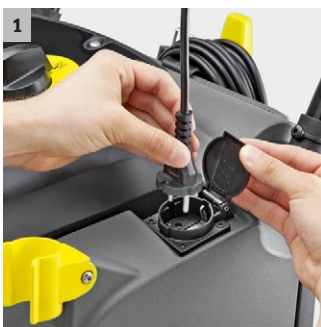

### 1 Power outlet for PW 30/1

- The integrated power outlet enables flexible use of the PW 30/1 without an additional power source.
- When not in use, the power outlet is effectively protected by an automatically closing flap.

### 2 Removable waste water tank

- To protect against dirt, the waste water tank's handle is attached to the outside.
- The waste water tank is easy to remove and can also be used to fill the fresh water tank.

### 4 Large tank volume

- Even with a full 30-litre fresh water tank, the Puzzi 30/4 can be easily transported lying on its back.
- An integrated level indicator display shows the current fresh water level.

### Oprema

Spray hose with integrated water feed	4
Power outlet for professional power brush	PW 30/1
Spray extraction hose with handle	4
Additional handle	■
Handle with trigger	■
Široka mlaznica za pod kompletno sa fleksibilnom usisnicom	■
■ Sadržano u obimu isporuke	