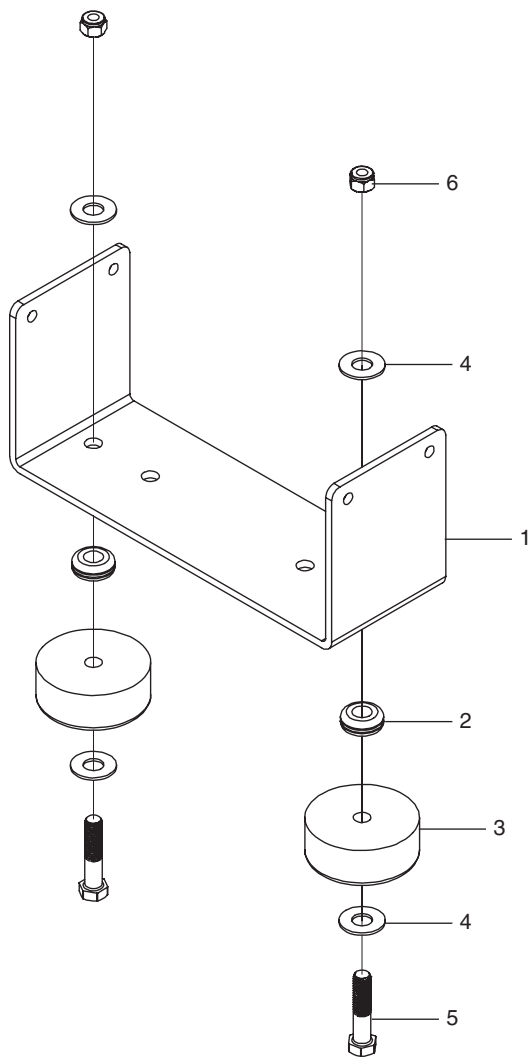

Hose Reel Kit Instructions for Dual Mister

Kit #8.929-605.0

EXPLODED VIEW AND PARTS LIST

ITEM	PART NO.	DESCRIPTION	QTY
1	8.929-629.0	Double Hose Reel Bracket Welded	1
2	9.802-710.0	Screw 5/16" x 1" NC	6
3	9.802-776.0	Nut, 5/16-18, ESNA	6
4		See Foot Assembly	1
5	8.718-980.0	Washer, 5/16 Flat, SAE,(7804852)	12

FOOT ASSEMBLY

ITEM	PART NO.	DESCRIPTION	QTY
1	8.924-116.0	Foot AL DD Frame CW	1
2	9.802-064.0	Grommet, Rubber, Nozzle Holder	2
3	9.802-066.0	Pad Soft Rubber	2
4	9.802-817.0	Washer, 3/8" x 1"	4
5	9.196-041.0	Hex Head Bolt 3/8-16 X 1-3/4	2
6	9.197-003.0	3/8-16 NE NYLON INSERT L/N ZC 5UM WHITE	2

EXPLODED VIEW AND PARTS LIST (TWO HOSE REELS OPTION)

ITEM	PART NO.	DESCRIPTION	QTY
1	8.929-629.0	Double Hose Reel Bracket Welded	1
2	9.122-002.0	Hose Reel_100ft_Fixed Base (or)	2
	9.804-067.0	Hose Reel, Ezee 3/8X100' W/Pinlock (or)	2
		Not included (sold separately)	
3	9.802-778.0	Nut, 5/16" Whiz Loc Flange	8
		Included in hose reel kit	
4	8.757-485.0	Tee, 1/2", Brass	1
5	8.757-239.0	Elbow steel 3/8 NPTF-Mx1/2 NPTF-F w/sInt	2
6	8.707-140.0	Nipple, 1/4", Male, Ssteel	1
7	8.718-772.0	Screw, 5/16" X 1-1/2", Whiz Loc Flange	8
		Included in hose reel kit	
8	8.918-218.0	Hose, 3/8" X 29', 2 Wire, 3/8M.SOL X 1/2M	2
9	8.750-247.0	Trigger Gun Model M407	2
10	8.929-512.0	Spray Nozzle Assembly 1/4 Qc	2
11	8.925-393.0	Hose, 1/4" X 75' 1W 3000PSI SWXSW	2
		Just 1 included in kit (sold separately)	
12	8.757-342.0	Elbow, 1/2" Street, Brass	2
13	8.706-880.0	Nipple, 1/2" Mpt X 3/8" Mpt Brass	1