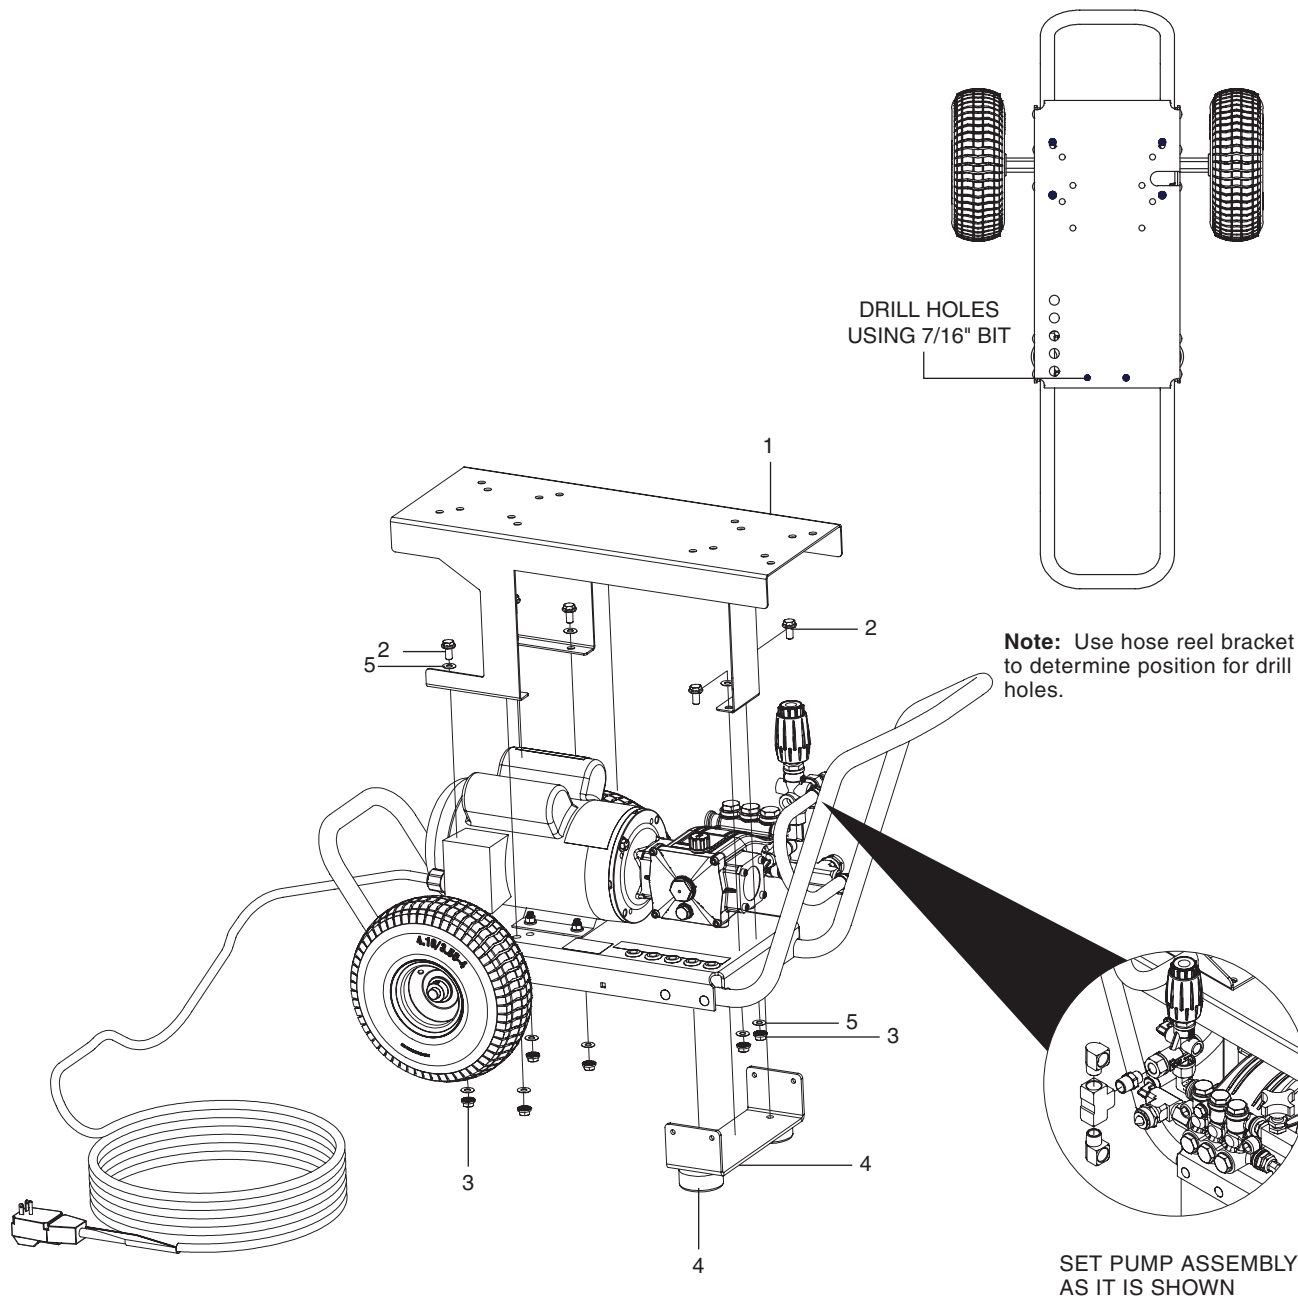

Hose Reel Kit Instructions for Dual Mister

Kit #8.929-605.0

EXPLODED VIEW AND PARTS LIST

ITEM	PART NO.	DESCRIPTION	QTY
1	8.929-629.0	Double Hose Reel Bracket Welded	1
2	9.802-710.0	Screw 5/16" x 1" NC	6
3	9.802-776.0	Nut, 5/16-18, ESNA	6
4		See Foot Assembly	1
5	8.718-980.0	Washer, 5/16 Flat, SAE,(7804852)	12

FOOT ASSEMBLY

ITEM	PART NO.	DESCRIPTION	QTY
1	8.924-116.0	Foot AL DD Frame CW	1
2	9.802-064.0	Grommet, Rubber, Nozzle Holder	2
3	9.802-066.0	Pad Soft Rubber	2
4	9.802-817.0	Washer, 3/8" x 1"	4
5	9.196-041.0	Hex Head Bolt 3/8-16 X 1-3/4	2
6	9.197-003.0	3/8-16 NE NYLON INSERT L/N ZC 5UM WHITE	2

EXPLODED VIEW AND PARTS LIST (TWO HOSE REELS OPTION)

ITEM	PART NO.	DESCRIPTION	QTY
1	8.929-629.0	Double Hose Reel Bracket Welded	1
2	9.122-002.0	Hose Reel_100ft_Fixed Base (or)	2
	9.804-067.0	Hose Reel, Ezee 3/8X100' W/Pinlock (or)	2
		Not included (sold separately)	
3	9.802-778.0	Nut, 5/16" Whiz Loc Flange	8
		Included in hose reel kit	
4	8.757-485.0	Tee, 1/2", Brass	1
5	8.757-239.0	Elbow steel 3/8 NPTF-Mx1/2 NPTF-F w/sInt	2
6	8.707-140.0	Nipple, 1/4", Male, Ssteel	1
7	8.718-772.0	Screw, 5/16" X 1-1/2", Whiz Loc Flange	8
		Included in hose reel kit	
8	8.918-218.0	Hose, 3/8" X 29', 2 Wire, 3/8M.SOL X 1/2M	2
9	8.750-247.0	Trigger Gun Model M407	2
10	8.929-512.0	Spray Nozzle Assembly 1/4 Qc	2
11	8.925-393.0	Hose, 1/4" X 75' 1W 3000PSI SWXSW	2
		Just 1 included in kit (sold separately)	
12	8.757-342.0	Elbow, 1/2" Street, Brass	2
13	8.706-880.0	Nipple, 1/2" Mpt X 3/8" Mpt Brass	1