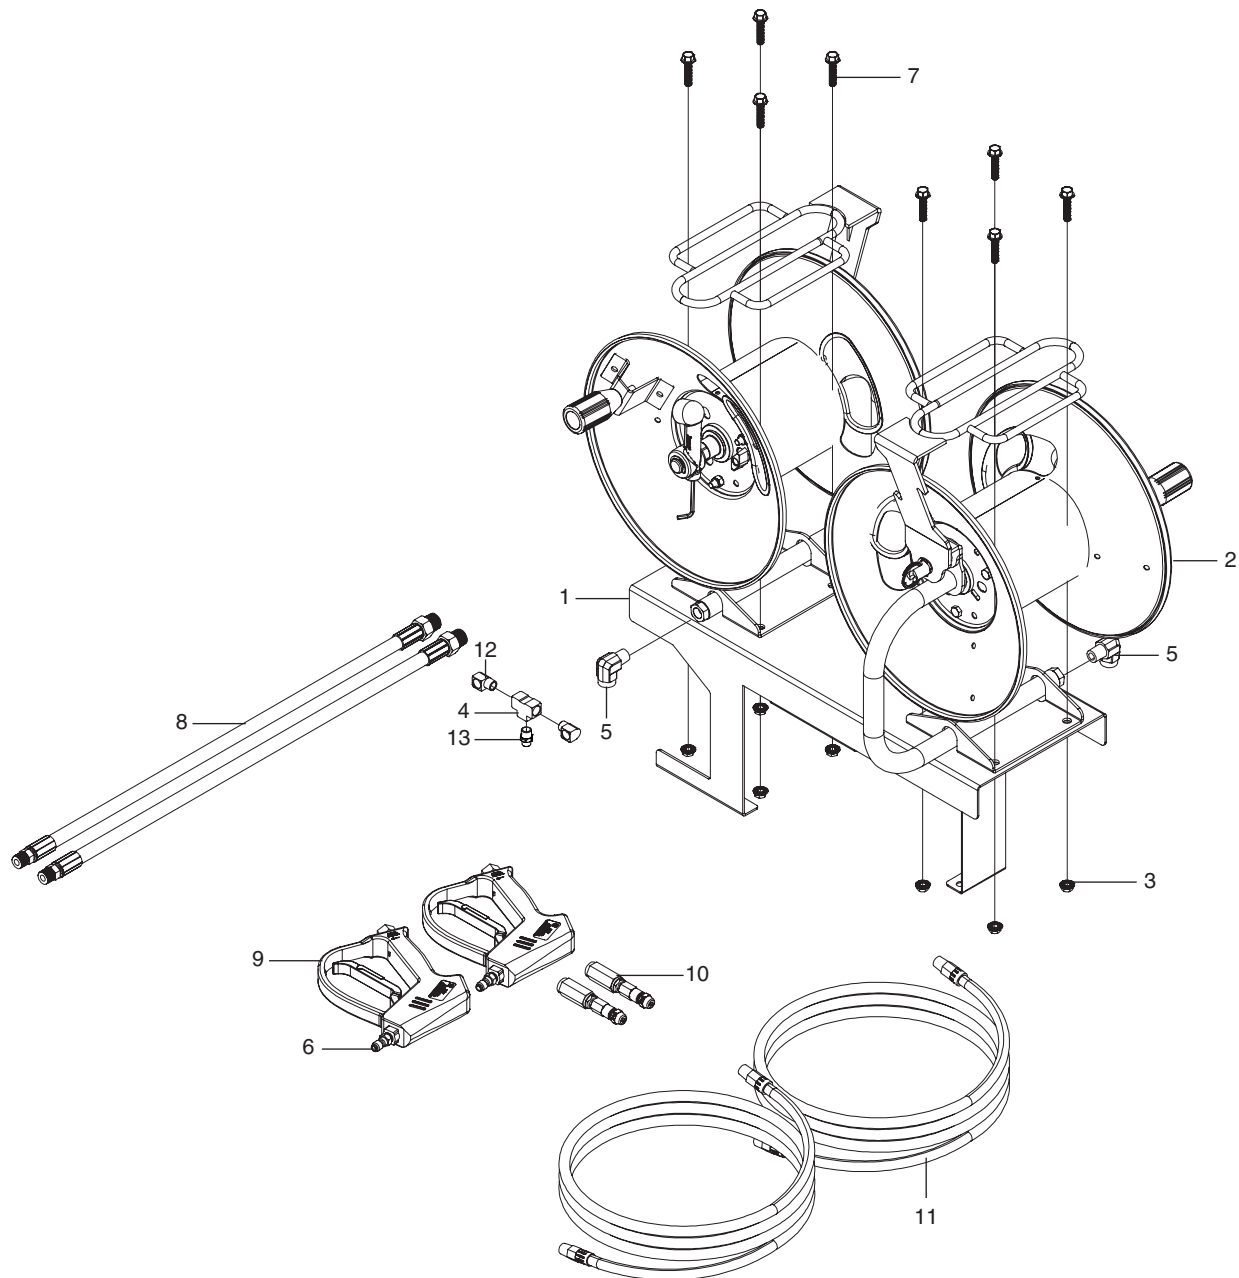

Hose Reel Kit Instructions for Dual Mister

Kit #8.929-605.0

EXPLODED VIEW AND PARTS LIST

ITEM	PART NO.	DESCRIPTION	QTY
1	8.929-629.0	Double Hose Reel Bracket Welded	1
2	9.802-710.0	Screw 5/16" x 1" NC	6
3	9.802-776.0	Nut, 5/16-18, ESNA	6
4		See Foot Assembly	1
5	8.718-980.0	Washer, 5/16 Flat, SAE,(7804852)	12

FOOT ASSEMBLY

ITEM	PART NO.	DESCRIPTION	QTY
1	8.924-116.0	Foot AL DD Frame CW	1
2	9.802-064.0	Grommet, Rubber, Nozzle Holder	2
3	9.802-066.0	Pad Soft Rubber	2
4	9.802-817.0	Washer, 3/8" x 1"	4
5	9.196-041.0	Hex Head Bolt 3/8-16 X 1-3/4	2
6	9.197-003.0	3/8-16 NE NYLON INSERT L/N ZC 5UM WHITE	2

EXPLODED VIEW AND PARTS LIST (TWO HOSE REELS OPTION)

ITEM	PART NO.	DESCRIPTION	QTY
1	8.929-629.0	Double Hose Reel Bracket Welded	1
2	9.122-002.0	Hose Reel_100ft_Fixed Base (or)	2
	9.804-067.0	Hose Reel, Ezee 3/8X100' W/Pinlock (or)	2
		Not included (sold separately)	
3	9.802-778.0	Nut, 5/16" Whiz Loc Flange	8
		Included in hose reel kit	
4	8.757-485.0	Tee, 1/2", Brass	1
5	8.757-239.0	Elbow steel 3/8 NPTF-Mx1/2 NPTF-F w/sInt	2
6	8.707-140.0	Nipple, 1/4", Male, Ssteel	1
7	8.718-772.0	Screw, 5/16" X 1-1/2", Whiz Loc Flange	8
		Included in hose reel kit	
8	8.918-218.0	Hose, 3/8" X 29', 2 Wire, 3/8M.SOL X 1/2M	2
9	8.750-247.0	Trigger Gun Model M407	2
10	8.929-512.0	Spray Nozzle Assembly 1/4 Qc	2
11	8.925-393.0	Hose, 1/4" X 75' 1W 3000PSI SWXSW	2
		Just 1 included in kit (sold separately)	
12	8.757-342.0	Elbow, 1/2" Street, Brass	2
13	8.706-880.0	Nipple, 1/2" Mpt X 3/8" Mpt Brass	1