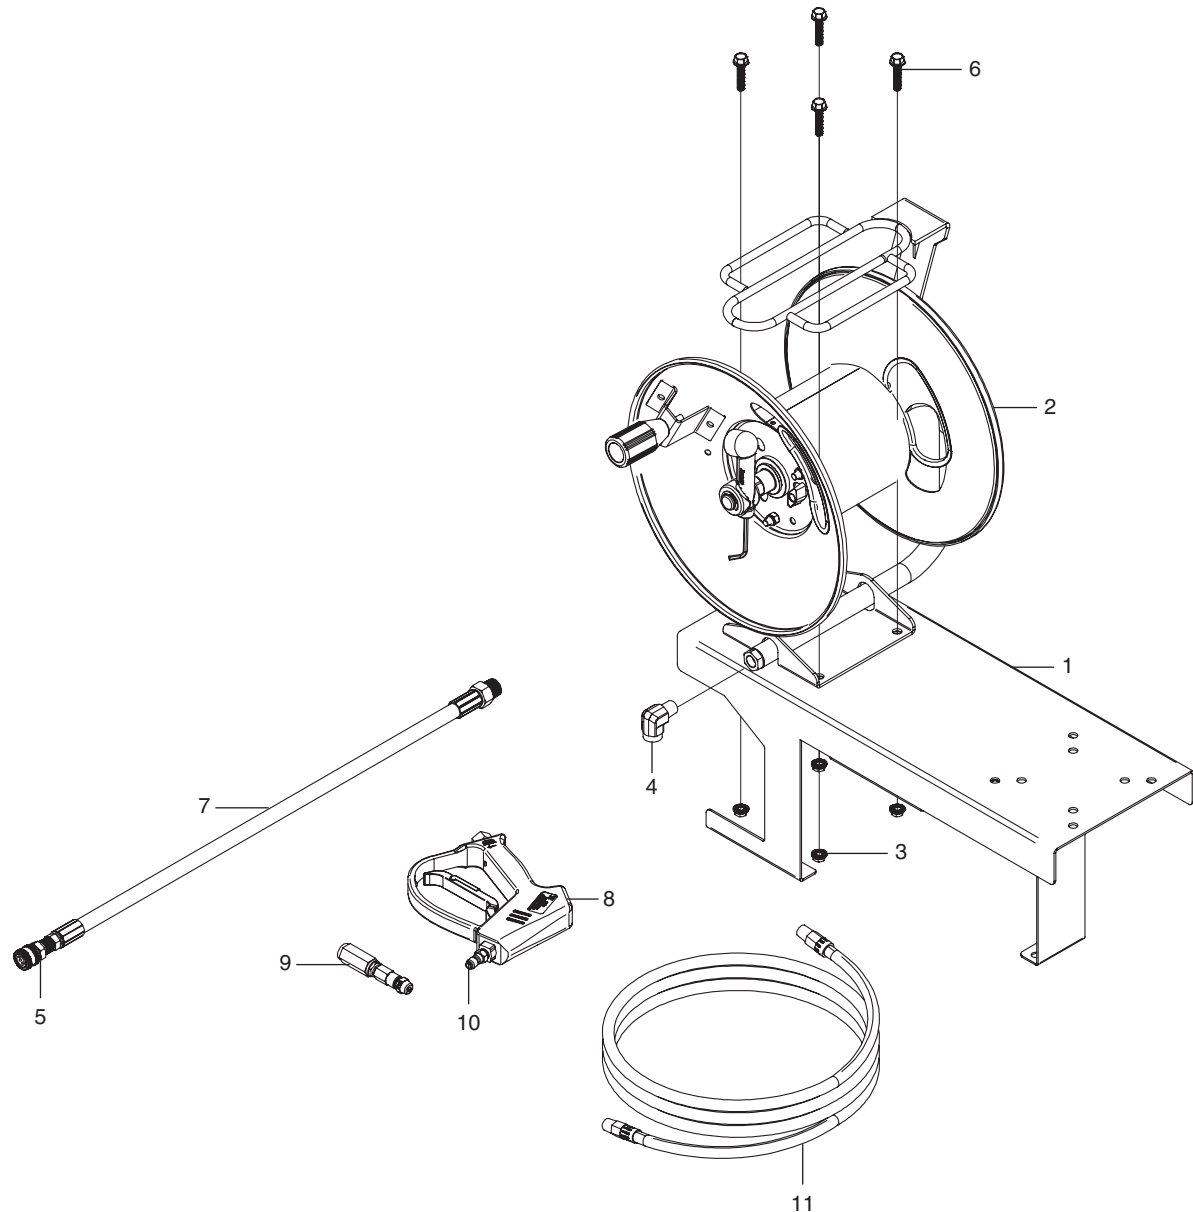

EXPLODED VIEW AND PARTS LIST (ONE HOSE REEL OPTION)

ITEM	PART NO.	DESCRIPTION	QTY
1	8.929-629.0	Double Hose Reel Bracket Welded	1
2	9.122-002.0	Hose Reel_100ft_fixed Base (or)	1
	9.804-067.0	Hose Reel, Ezee 3/8X100' W/Pinlock (or)	1
		Not included (sold separately)	1
3	9.802-778.0	Nut, 5/16" Whiz Loc Flange	4
		Included in hose reel	
4	8.757-239.0	Elbow steel 3/8 NPTF-Mx1/2 NPTF-F w/sint	1
5	9.802-166.0	Coupler 3/8"Socket, Female, Brass	1
6	8.718-772.0	Screw, 5/16" X 1-1/2", Whiz Loc Flange	4
		Included in hose reel	
7	8.918-218.0	Hose,3/8"X 29",2 Wire,3/8M.SOL X 1/2M	2
8	8.750-247.0	Trigger Gun Model M407	1
9	8.929-512.0	Spray Nozzle Assembly 1/4 Qc	1
10	8.707-140.0	Nipple, 1/4", Male, Stainless Steel	1
11	8.925-393.0	Hose, 1/4"X75' 1W 3000PSI SWXSW	1
		Just 1 included in kit (sold separately)