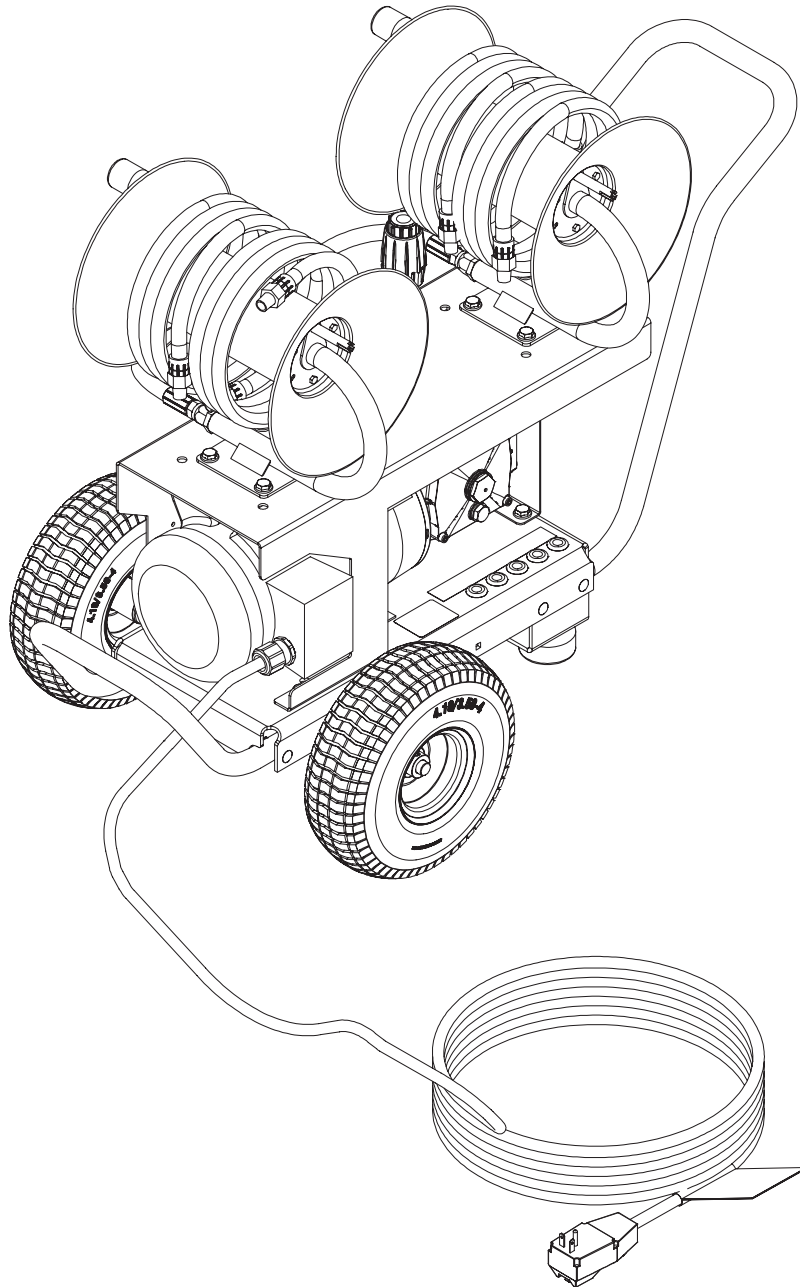

Hose Reel Kit Instructions for Dual Mister

Kit #8.929-605.0

EXPLODED VIEW AND PARTS LIST

ITEM	PART NO.	DESCRIPTION	QTY
1	8.929-629.0	Double Hose Reel Bracket Welded	1
2	9.802-710.0	Screw 5/16" x 1" NC	6
3	9.802-776.0	Nut, 5/16-18, ESNA	6
4		See Foot Assembly	1
5	8.718-980.0	Washer, 5/16 Flat, SAE,(7804852)	12

FOOT ASSEMBLY

ITEM	PART NO.	DESCRIPTION	QTY
1	8.924-116.0	Foot AL DD Frame CW	1
2	9.802-064.0	Grommet, Rubber, Nozzle Holder	2
3	9.802-066.0	Pad Soft Rubber	2
4	9.802-817.0	Washer, 3/8" x 1"	4
5	9.196-041.0	Hex Head Bolt 3/8-16 X 1-3/4	2
6	9.197-003.0	3/8-16 NE NYLON INSERT L/N ZC 5UM WHITE	2

EXPLODED VIEW AND PARTS LIST (TWO HOSE REELS OPTION)

ITEM	PART NO.	DESCRIPTION	QTY
1	8.929-629.0	Double Hose Reel Bracket Welded	1
2	9.122-002.0	Hose Reel_100ft_Fixed Base (or)	2
	9.804-067.0	Hose Reel, Ezee 3/8X100' W/Pinlock (or)	2
		Not included (sold separately)	
3	9.802-778.0	Nut, 5/16" Whiz Loc Flange	8
		Included in hose reel kit	
4	8.757-485.0	Tee, 1/2", Brass	1
5	8.757-239.0	Elbow steel 3/8 NPTF-Mx1/2 NPTF-F w/sInt	2
6	8.707-140.0	Nipple, 1/4", Male, Ssteel	1
7	8.718-772.0	Screw, 5/16" X 1-1/2", Whiz Loc Flange	8
		Included in hose reel kit	
8	8.918-218.0	Hose, 3/8" X 29', 2 Wire, 3/8M.SOL X 1/2M	2
9	8.750-247.0	Trigger Gun Model M407	2
10	8.929-512.0	Spray Nozzle Assembly 1/4 Qc	2
11	8.925-393.0	Hose, 1/4" X 75' 1W 3000PSI SWXSW	2
		Just 1 included in kit (sold separately)	
12	8.757-342.0	Elbow, 1/2" Street, Brass	2
13	8.706-880.0	Nipple, 1/2" Mpt X 3/8" Mpt Brass	1