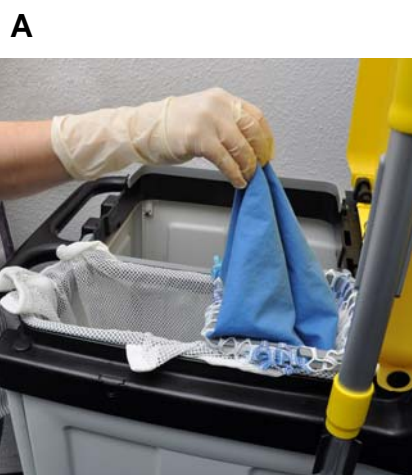

CA 30 R Surface Cleaner

Mopping with spray bottle

Warning

These are only brief instructions! Read the product information sheet and adhere to the safety instructions on the product label prior to using the detergent. Follow the dosing instructions on the product label. The non-compliance with safety instructions may lead to damages of the object to be cleaned and to dangers for the environment, the operator and other persons.

Cleaning

1

- A Spray the surface cleaner onto the cloth one to three times.
- B Clean the surface with the cloth.

After cleaning

2

- A Place the used cleaning supplies into the laundry bag.