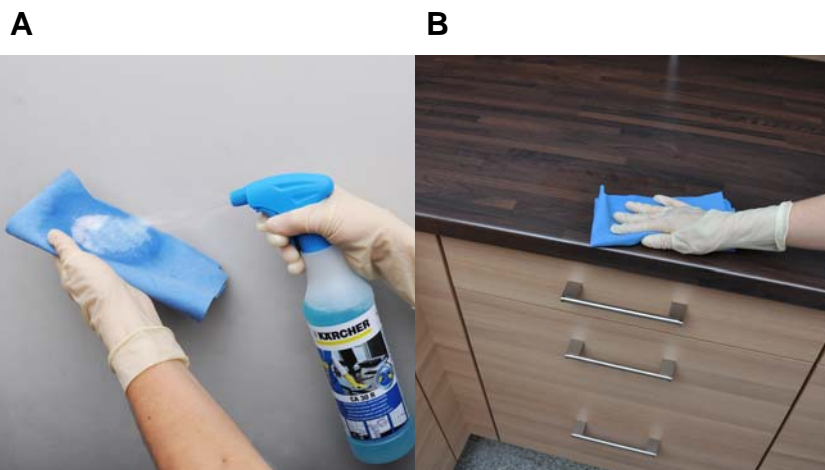

CA 30 R Surface Cleaner

Mopping with spray bottle

Warning

These are only brief instructions! Read the product information sheet and adhere to the safety instructions on the product label prior to using the detergent. Follow the dosing instructions on the product label. The non-compliance with safety instructions may lead to damages of the object to be cleaned and to dangers for the environment, the operator and other persons.

Cleaning

1

- A Spray the surface cleaner onto the cloth one to three times.
- B Clean the surface with the cloth.

After cleaning

2

- A Place the used cleaning supplies into the laundry bag.