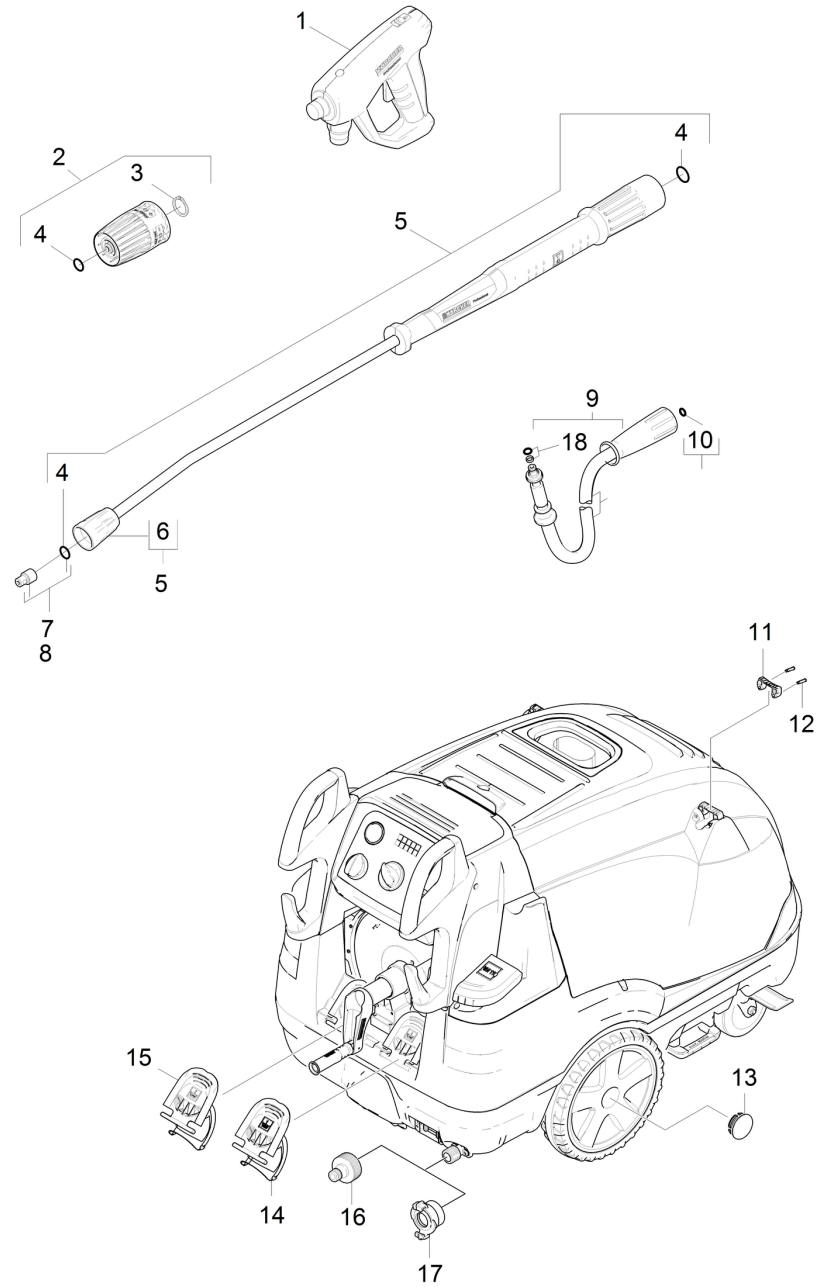

1030 Short spare parts list (1.071-912.3)

Professional \ High pressure cleaner hotwater \ Electric motor \ HDS 10/20-4 MX *EU-I \ Short spare parts list

1030 Short spare parts list (1.071-912.3)

Professional \ High pressure cleaner hotwater \ Electric motor \ HDS 10/20-4 MX *EU-I \ Short spare parts list

KÄRCHER

POS	Article no.	Description	Quantity	Unit
1	4.118-005.0	EASY!Force Advanced	1.000	ST
2	4.118-008.0	Rotary controller TR 416L	1.000	ST
3	7.343-069.0	Locking ring 25x1,2-1.4122 DIN 471	1.000	ST
4	2.880-001.0	Spare part set seals TR	3.000	ST
5	4.112-000.0	Jet pipe TR 1050 mm	1.000	ST
6	4.112-011.0	Protection part TR only for replacement	1.000	ST
7	2.113-011.0	Power nozzle TR 25054	1.000	ST
8	2.114-006.0	Steam nozzle TR 40070	1.000	ST
9	6.110-028.0	Hose assembly TR rotatable DN8 40MPa 20m	1.000	ST
10	2.880-154.0	O-Ring kit	1.000	ST
11	5.424-162.0	Fixing jet pipe	1.000	ST
12	5.314-143.0	Pin fixing jet pipe	2.000	ST
13	2.889-086.0	Set wheel cap	2.000	ST
14	5.064-231.0	Cover chemistry 2	1.000	ST
15	5.064-221.0	Cover chemistry 1	1.000	ST
16	2.640-492.0	Set water connection 1 "	1.000	ST
17	6.388-458.0	Hose coupling	1.000	ST
18	4.363-691.0	O-Ring seal kpl. -nur fuer Ersatz-	1.000	ST