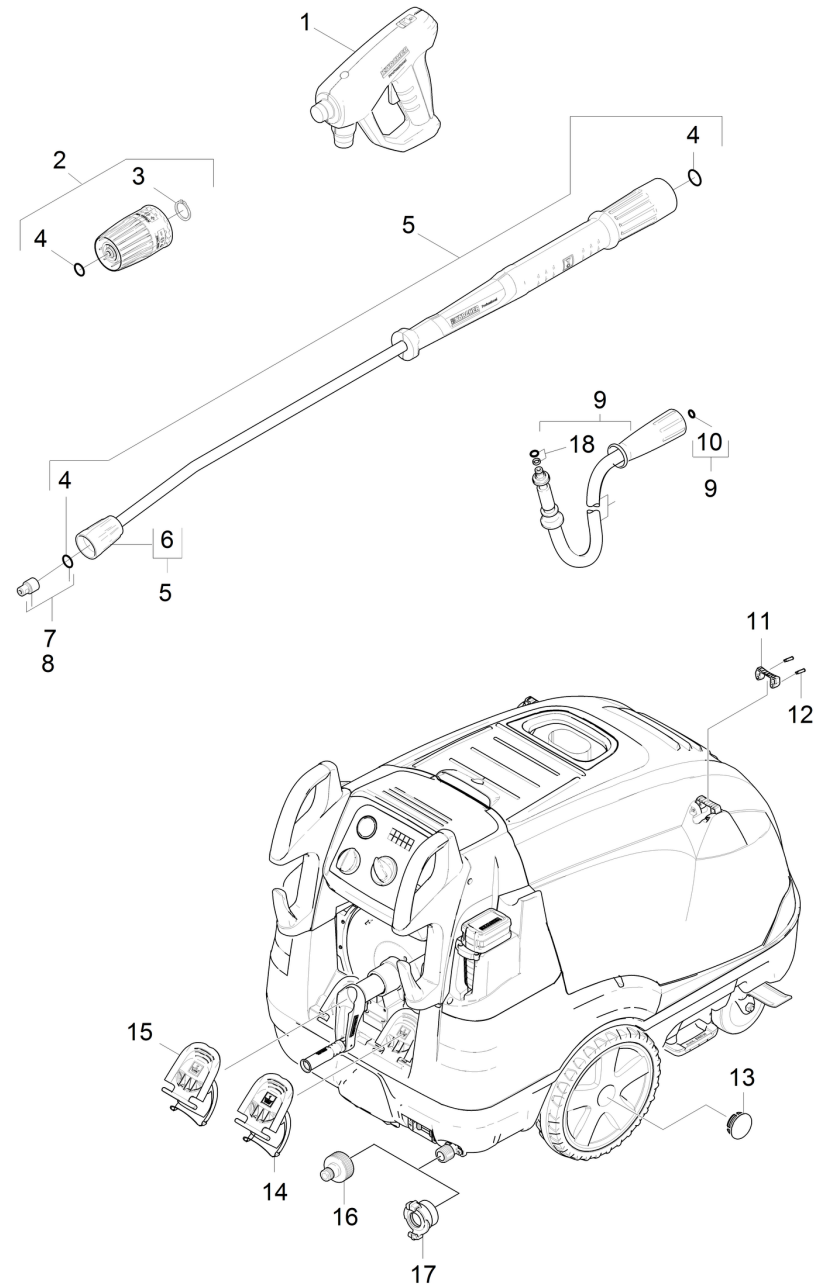

1030 Short spare parts list (1.071-925.3)

Professional \ High pressure cleaner hotwater \ Electric motor \ HDS 12/18-4 SX EU-I \ Short spare parts list

1030 Short spare parts list (1.071-925.3)

Professional \ High pressure cleaner hotwater \ Electric motor \ HDS 12/18-4 SX EU-I \ Short spare parts list

KÄRCHER

POS	Article no.	Description	Quantity	Unit
1	4.118-005.0	EASY!Force Advanced	1.000	ST
2	4.118-009.0	Rotary controller TR 700L	1.000	ST
3	7.343-069.0	Locking ring 25x1,2-1.4122 DIN 471	1.000	ST
4	2.880-001.0	Spare part set seals TR	3.000	ST
5	4.112-000.0	Jet pipe TR 1050 mm	1.000	ST
6	4.112-011.0	Protection part TR only for replacement	1.000	ST
7	2.113-028.0	Power nozzle TR 25070	1.000	ST
8	2.114-009.0	Steam nozzle TR 40085	1.000	ST
9	6.110-028.0	Hose assembly TR rotatable DN8 40MPa 20m	1.000	ST
10	2.880-154.0	O-Ring kit	1.000	ST
11	5.424-162.0	Fixing jet pipe	1.000	ST
12	5.314-143.0	Pin fixing jet pipe	2.000	ST
13	2.889-086.0	Set wheel cap	2.000	ST
14	5.064-231.0	Cover chemistry 2	1.000	ST
15	5.064-221.0	Cover chemistry 1	1.000	ST
16	2.640-492.0	Set water connection 1 "	1.000	ST
17	6.388-458.0	Hose coupling	1.000	ST
18	4.363-691.0	O-Ring seal kpl. -nur fuer Ersatz-	1.000	ST