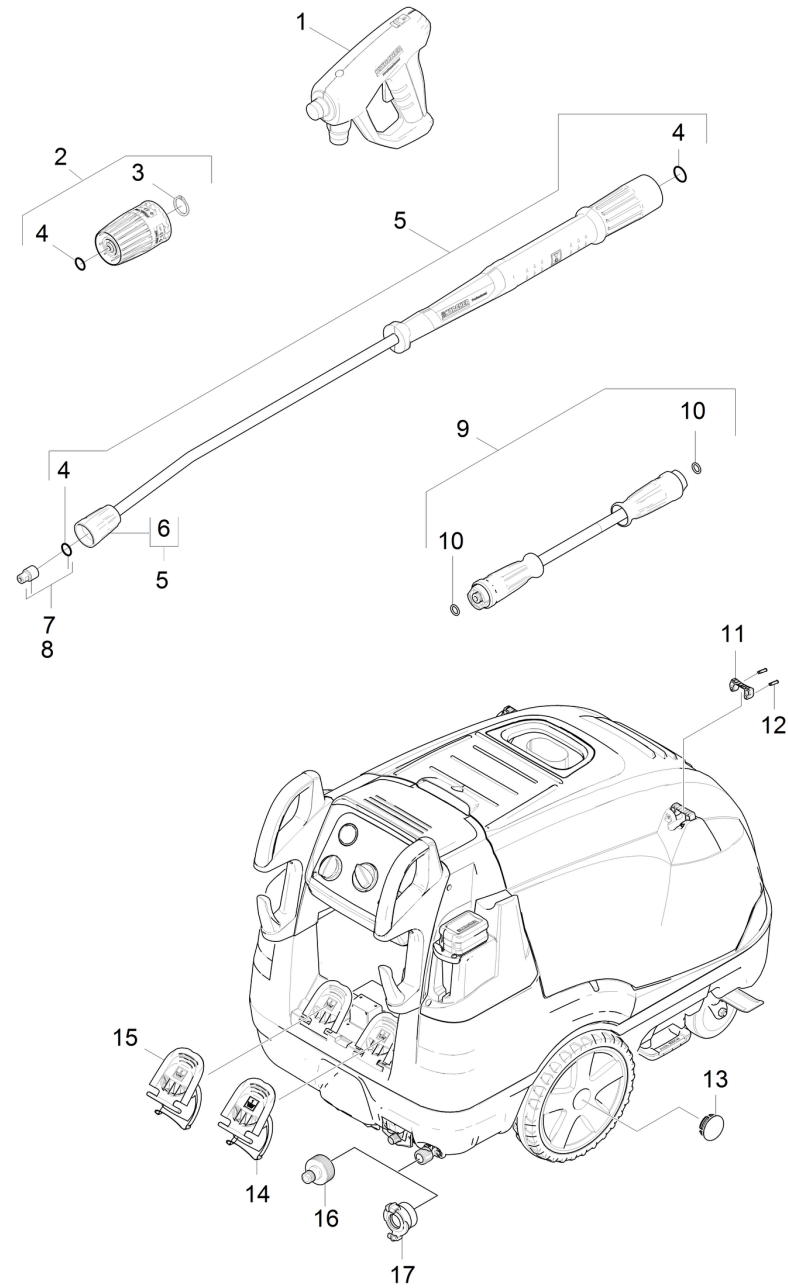

1030 Short spare parts list (1.071-927.3)

Professional \ High pressure cleaner hotwater \ Electric motor \ HDS 13/20-4 S *EU-I \ Short spare parts list

1030 Short spare parts list (1.071-927.3)

Professional \ High pressure cleaner hotwater \ Electric motor \ HDS 13/20-4 S *EU-I \ Short spare parts list

KÄRCHER

POS	Article no.	Description	Quantity	Unit
1	4.118-005.0	EASY!Force Advanced	1.000	ST
2	4.118-009.0	Rotary controller TR 700L	1.000	ST
3	7.343-069.0	Locking ring 25x1,2-1.4122 DIN 471	1.000	ST
4	2.880-001.0	Spare part set seals TR	3.000	ST
5	4.112-000.0	Jet pipe TR 1050 mm	1.000	ST
6	4.112-011.0	Protection part TR only for replacement	1.000	ST
7	2.113-028.0	Power nozzle TR 25070	1.000	ST
8	2.114-011.0	Steam nozzle TR 40100	1.000	ST
9	6.110-038.0	Hose assembly TR DN8 40MPa 10m	1.000	ST
10	2.880-154.0	O-Ring kit	1.000	ST
11	5.424-162.0	Fixing jet pipe	1.000	ST
12	5.314-143.0	Pin fixing jet pipe	2.000	ST
13	2.889-086.0	Set wheel cap	2.000	ST
14	5.064-231.0	Cover chemistry 2	1.000	ST
15	5.064-221.0	Cover chemistry 1	1.000	ST
16	2.640-492.0	Set water connection 1 "	1.000	ST
17	6.388-458.0	Hose coupling	1.000	ST