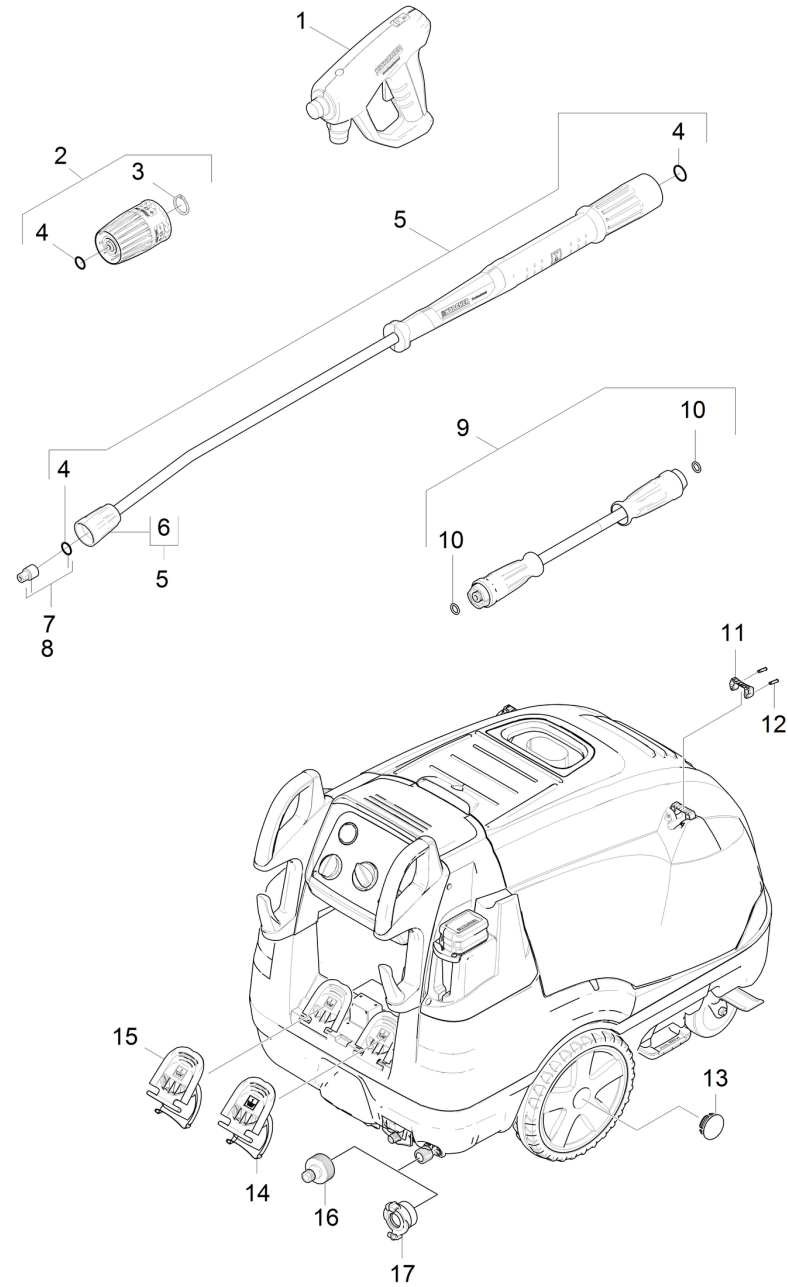

1030 Short spare parts list (1.077-908.3)

Professional \ High pressure cleaner hotwater \ Electric motor \ HDS 8/18-4 M *EU-I \ Short spare parts list

1030 Short spare parts list (1.077-908.3)

Professional \ High pressure cleaner hotwater \ Electric motor \ HDS 8/18-4 M *EU-I \ Short spare parts list

KÄRCHER

POS	Article no.	Description	Quantity	Unit
1	4.118-005.0	EASY!Force Advanced	1.000	ST
2	4.118-008.0	Rotary controller TR 416L	1.000	ST
3	7.343-069.0	Locking ring 25x1,2-1.4122 DIN 471	1.000	ST
4	2.880-001.0	Spare part set seals TR	2.000	ST
5	4.112-000.0	Jet pipe TR 1050 mm	1.000	ST
6	4.112-011.0	Protection part TR only for replacement	1.000	ST
7	2.113-008.0	Power nozzle TR 25043	1.000	ST
8	2.114-003.0	Steam nozzle TR 40055	1.000	ST
9	6.110-038.0	Hose assembly TR DN8 40MPa 10m	1.000	ST
10	2.880-154.0	O-Ring kit	1.000	ST
11	5.424-162.0	Fixing jet pipe	1.000	ST
12	5.314-143.0	Pin fixing jet pipe	2.000	ST
13	2.889-086.0	Set wheel cap	2.000	ST
14	5.064-231.0	Cover chemistry 2	1.000	ST
15	5.064-221.0	Cover chemistry 1	1.000	ST
16	2.640-492.0	Set water connection 1 "	1.000	ST
17	6.388-458.0	Hose coupling	1.000	ST