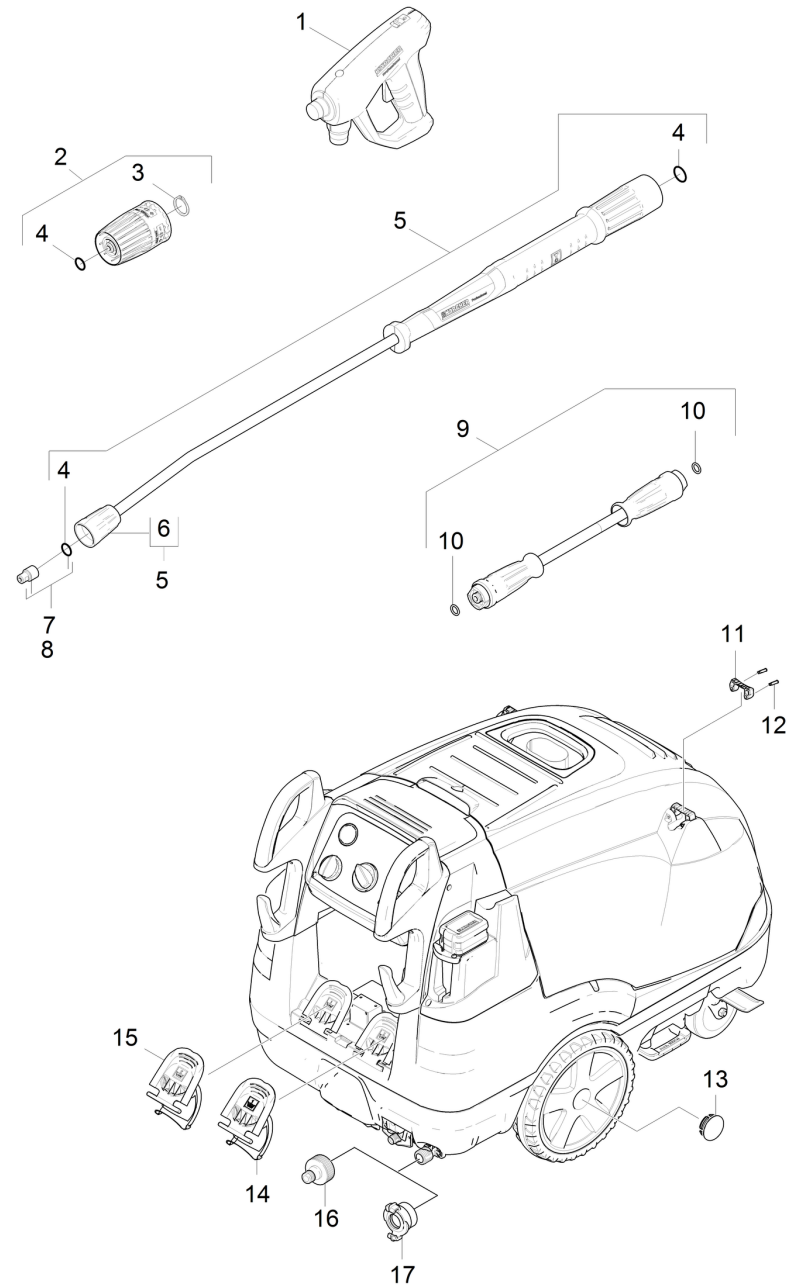

# 1030 Short spare parts list (1.077-911.3)

Professional \ High pressure cleaner hotwater \ Electric motor \ HDS 9/18-4 M \*EU-I \ Short spare parts list

## 1030 Short spare parts list (1.077-911.3)

Professional \ High pressure cleaner hotwater \ Electric motor \ HDS 9/18-4 M \*EU-I \ Short spare parts list

**KÄRCHER**

POS	Article no.	Description	Quantity	Unit
1	4.118-005.0	EASY!Force Advanced	1.000	ST
2	4.118-008.0	Rotary controller TR 416L	1.000	ST
3	7.343-069.0	Locking ring 25x1,2-1.4122 DIN 471	1.000	ST
4	2.880-001.0	Spare part set seals TR	2.000	ST
5	4.112-000.0	Jet pipe TR 1050 mm	1.000	ST
6	4.112-011.0	Protection part TR only for replacement	1.000	ST
7	2.113-023.0	Power nozzle TR 25050	1.000	ST
8	2.114-004.0	Steam nozzle TR 40060	1.000	ST
9	6.110-038.0	Hose assembly TR DN8 40MPa 10m	1.000	ST
10	2.880-154.0	O-Ring kit	1.000	ST
11	5.424-162.0	Fixing jet pipe	1.000	ST
12	5.314-143.0	Pin fixing jet pipe	2.000	ST
13	2.889-086.0	Set wheel cap	2.000	ST
14	5.064-231.0	Cover chemistry 2	1.000	ST
15	5.064-221.0	Cover chemistry 1	1.000	ST
16	2.640-492.0	Set water connection 1 "	1.000	ST
17	6.388-458.0	Hose coupling	1.000	ST