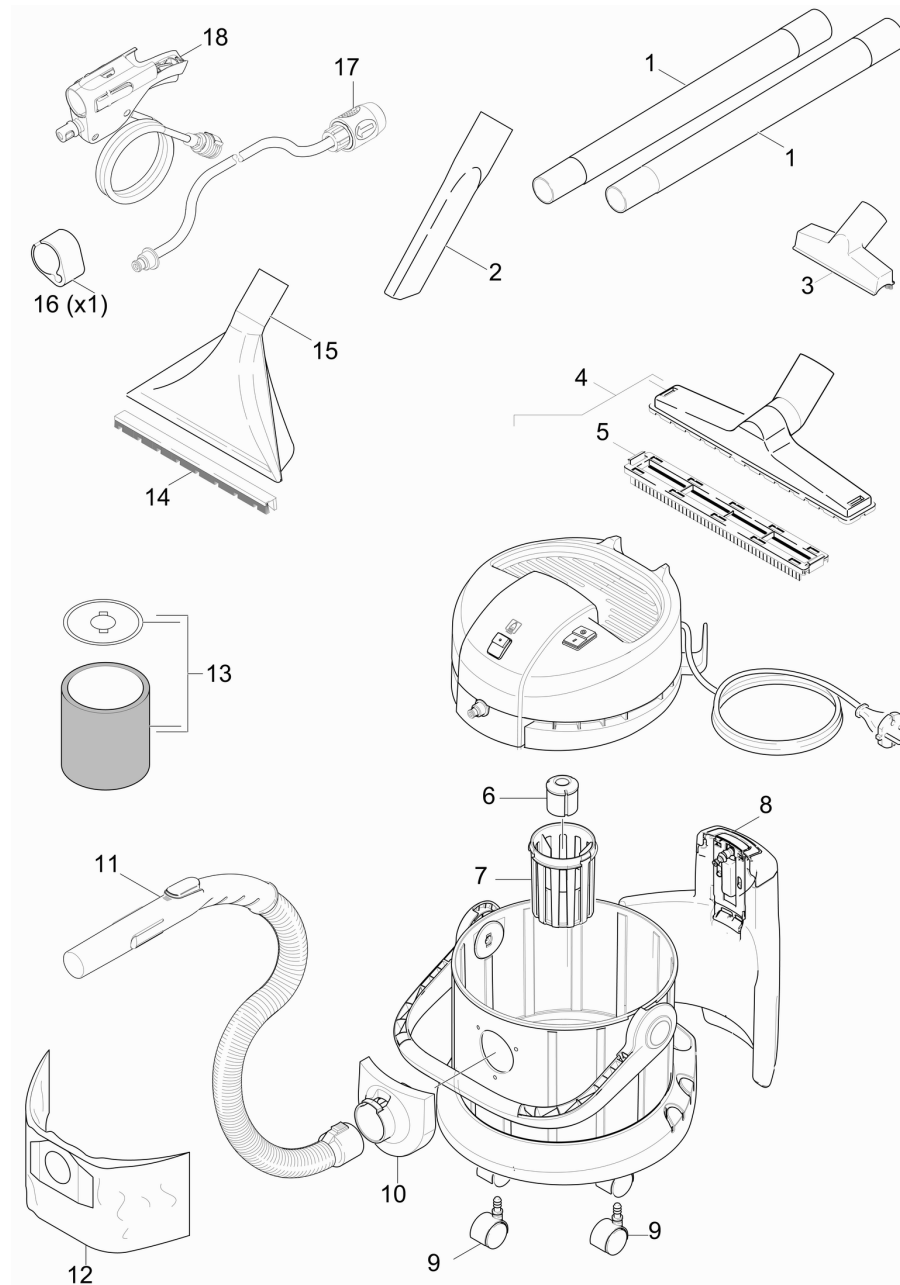

Short spare parts list (1.081-133.3)

Home and Garden \ Spray extraction \ SE 4001 Plus *EU \ Short spare parts list

Short spare parts list (1.081-133.3)

Home and Garden \ Spray extraction \ SE 4001 Plus *EU \ Short spare parts list

KÄRCHER

POS	Article no.	Description	Quantity	Unit
1	9.037-300.0	Extension pipe reinforced	2.000	ST
2	6.900-385.0	Crevice nozzle DN35	1.000	ST
3	6.905-998.0	Upholstery nozzle NW35	1.000	ST
4	2.862-141.0	Floor tool complete	1.000	ST
5	9.036-892.0	Mixing insert	1.000	ST
6	9.037-473.0	Float 40gr	1.000	ST
7	9.036-992.0	Filtering basket	1.000	ST
8	9.012-270.0	Tank complete 4L	1.000	ST
9	6.435-353.0	Castor D 42	2.000	ST
10	9.001-285.0	Suction connection complete	1.000	ST
11	9.012-274.0	Hose flexible SE 4001	1.000	ST
12	6.959-130.0	Filter bags 5St.	1.000	ZSA
13	9.012-283.0	Filter complete SE 4001	1.000	ST
14	9.012-277.0	Insert Teppichduese Spray-Ex	1.000	ST
15	9.012-276.0	Carpet nozzle Spray-Ex	1.000	ST
16	5.332-440.0	Clamp	1.000	ST
17	9.012-339.0	Hose water	1.000	ST
18	9.012-275.0	Trigger	1.000	ST