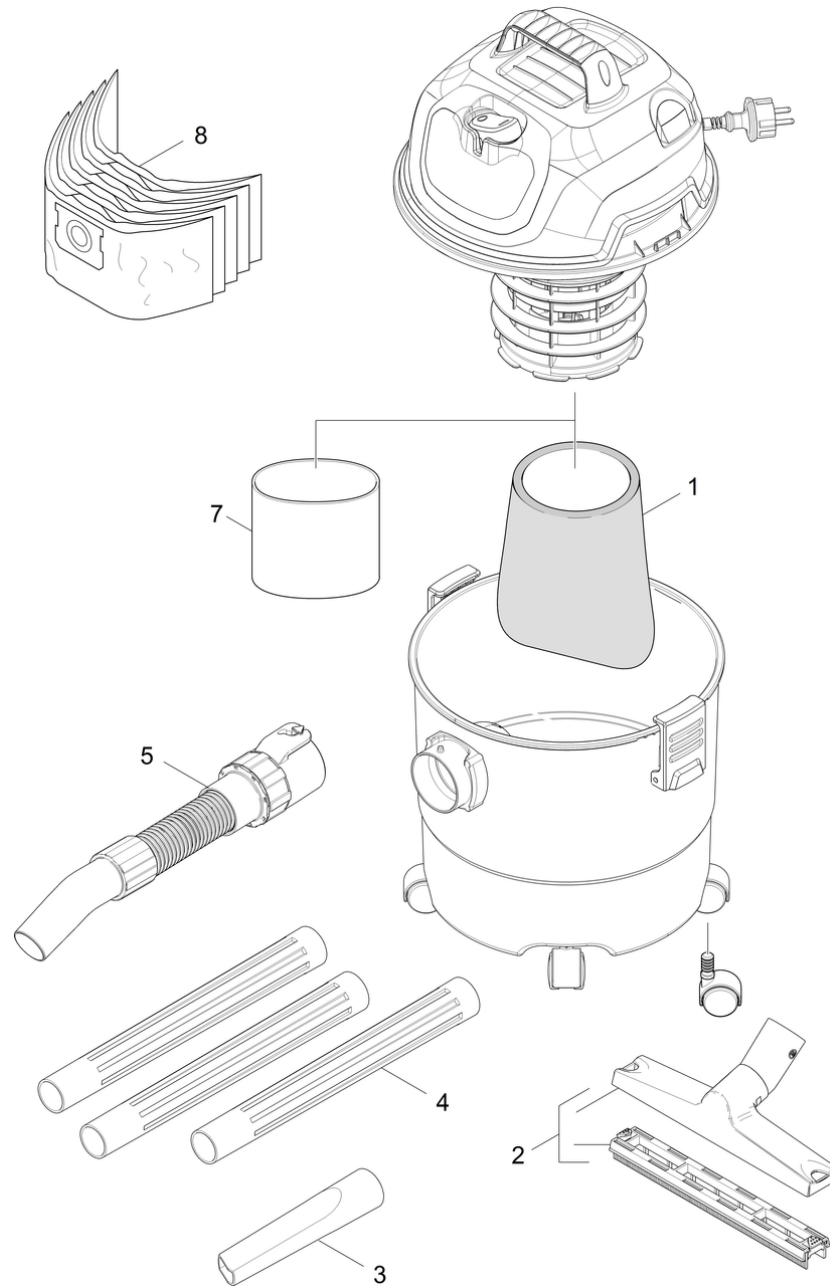

Short spare parts list (1.098-300.3)

Home and Garden \ Vacuum cleaner \ Wet-/Dry vacuum cleanerwet \ WD 1 *KAP \ Short spare parts list

Short spare parts list (1.098-300.3)

Home and Garden \ Vacuum cleaner \ Wet-/Dry vacuum cleanerwet \ WD 1 *KAP \ Short spare parts list

POS	Article no.	Description	Quantity	Unit
1	2.863-015.0	Filter blue packaged MV 1/ WD 1	1.000	ST
2	6.959-000.0	Floor tool and mixing insert	1.000	ST
3	6.959-499.0	Crevice nozzle	1.000	ST
4	6.959-082.0	Suction tube	3.000	ST
5	6.959-006.0	Suction hose complete	1.000	ST
6	2.863-013.0	Cartridge filter packaged MV 1/ WD 1	1.000	ST
7	2.863-016.0	Filter packaged MV 1/ WD 1	1.000	ST
8	2.863-014.0	Paper filtering bag set packaged MV 1/WD	1.000	ST