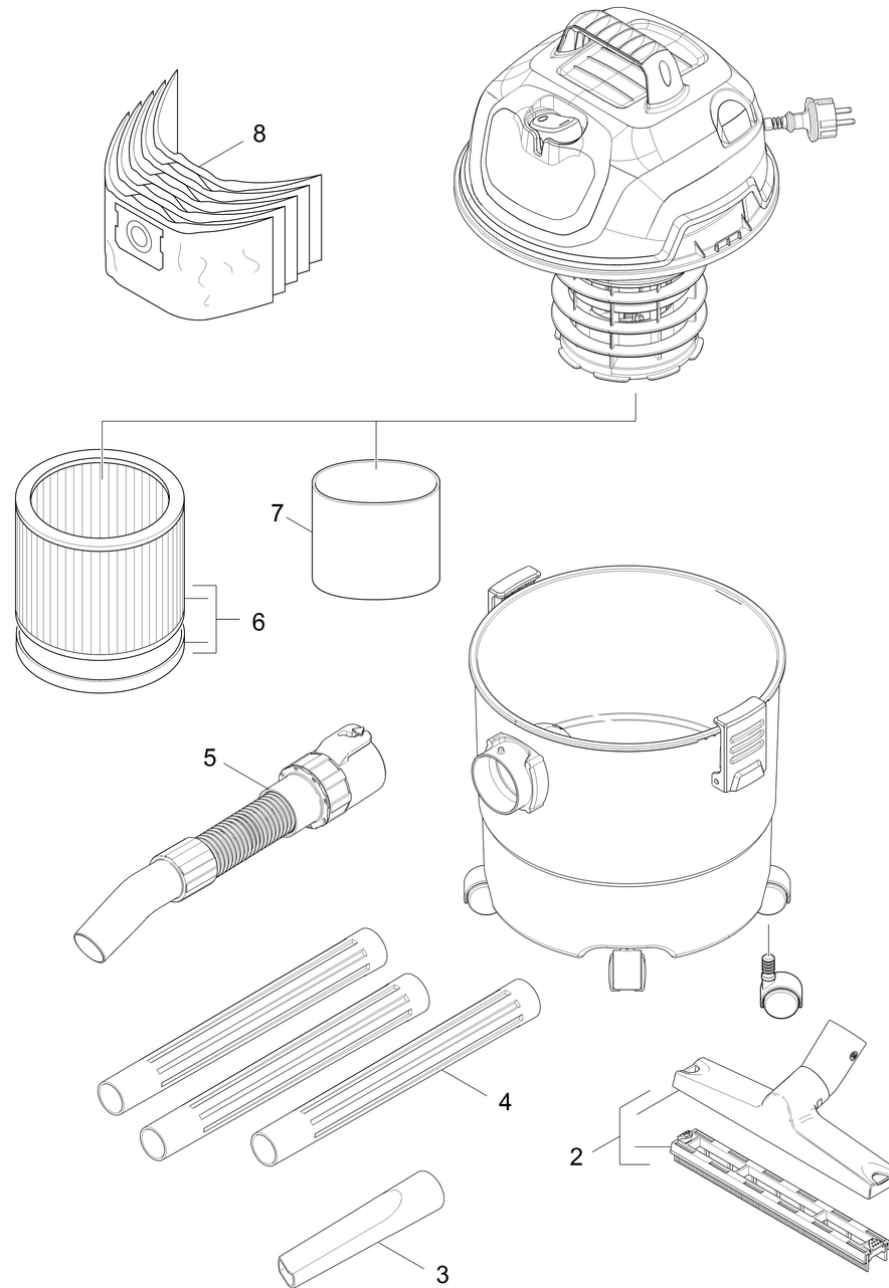

# Short spare parts list (1.098-306.3)

Home and Garden \ Vacuum cleaner \ Wet-/Dry vacuum cleanerwet \ WD 1 \*SEA \ Short spare parts list

## Short spare parts list (1.098-306.3)

Home and Garden \ Vacuum cleaner \ Wet-/Dry vacuum cleanerwet \ WD 1 \*SEA \ Short spare parts list

POS	Article no.	Description	Quantity	Unit
2	6.959-000.0	Floor tool and mixing insert	1.000	ST
3	6.959-499.0	Crevice nozzle	1.000	ST
4	6.959-082.0	Suction tube	3.000	ST
5	6.959-006.0	Suction hose complete	1.000	ST
6	2.863-013.0	Cartridge filter packaged MV 1/ WD 1	1.000	ST
7	2.863-016.0	Filter packaged MV 1/ WD 1	1.000	ST
8	2.863-014.0	Paper filtering bag set packaged MV 1/WD	1.000	ST