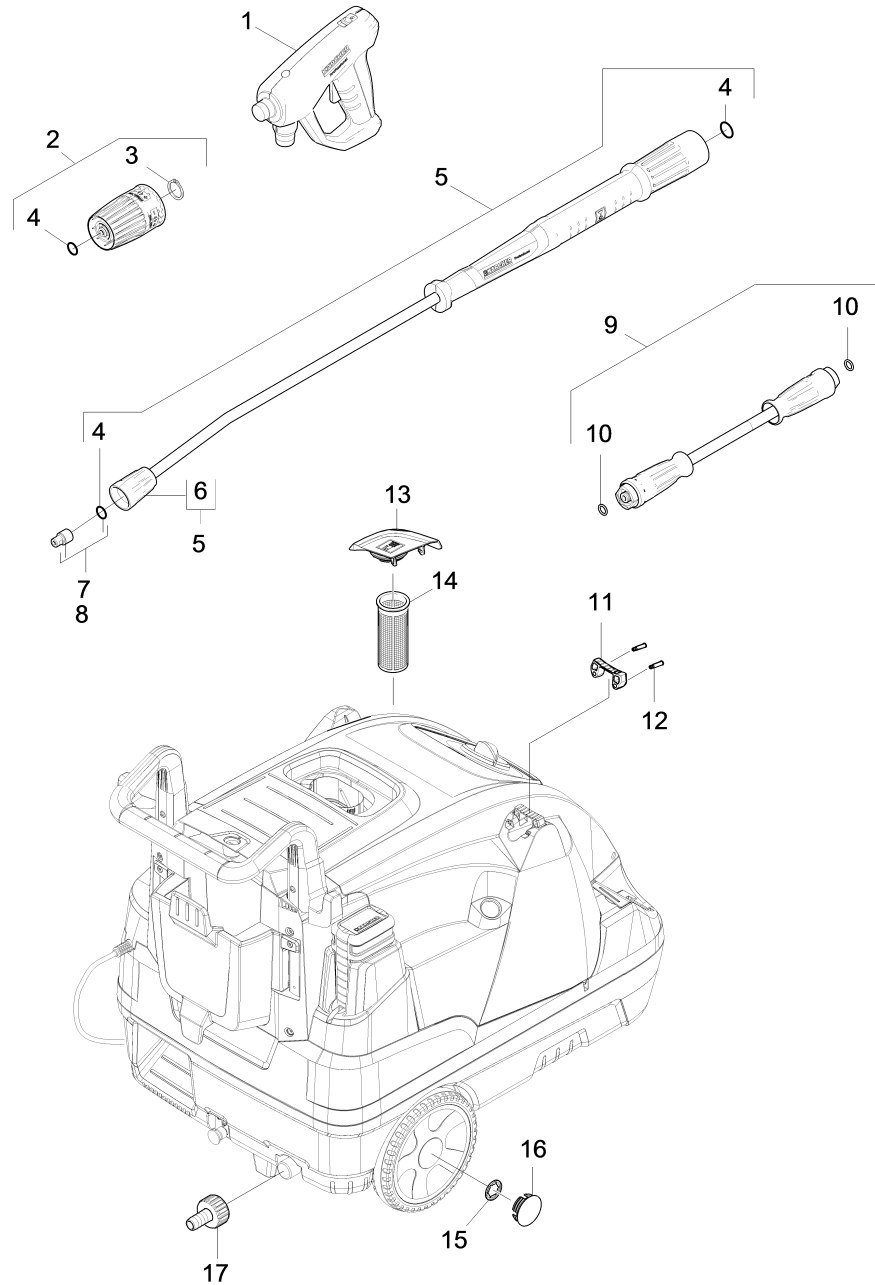

1030 Short spare parts list (1.169-900.3)

Professional \ High pressure cleaner hotwater \ Electric motor \ HDS 6/14 C *EU \ Short spare parts list

1030 Short spare parts list (1.169-900.3)

Professional \ High pressure cleaner hotwater \ Electric motor \ HDS 6/14 C *EU \ Short spare parts list

KÄRCHER

POS	Article no.	Description	Quantity	Unit
1	4.118-005.0	EASY!Force Advanced	1.000	ST
2	4.118-009.0	Rotary controller TR 700L	1.000	ST
3	7.343-069.0	Locking ring 25x1,2-1.4122 DIN 471	1.000	ST
4	2.880-001.0	Spare part set seals TR	3.000	ST
5	4.112-000.0	Jet pipe TR 1050 mm	1.000	ST
6	4.112-011.0	Protection part TR only for replacement	1.000	ST
7	2.113-005.0	Power nozzle TR 25036	1.000	ST
8	2.114-000.0	Steam nozzle TR 40040	1.000	ST
9	6.110-035.0	Hose assembly TR rotatable DN6 25MPa 10m	1.000	ST
10	2.880-154.0	O-Ring kit	1.000	ST
11	5.424-162.0	Fixing jet pipe	1.000	ST
12	5.314-143.0	Pin fixing jet pipe	2.000	ST
13	4.064-021.0	Cover fuel complete	1.000	ST
14	5.731-039.0	Filter	1.000	ST
15	6.343-162.0	Lock washer -25	2.000	ST
16	2.889-086.0	Set wheel cap	2.000	ST
17	2.640-492.0	Set water connection 1 "	1.000	ST