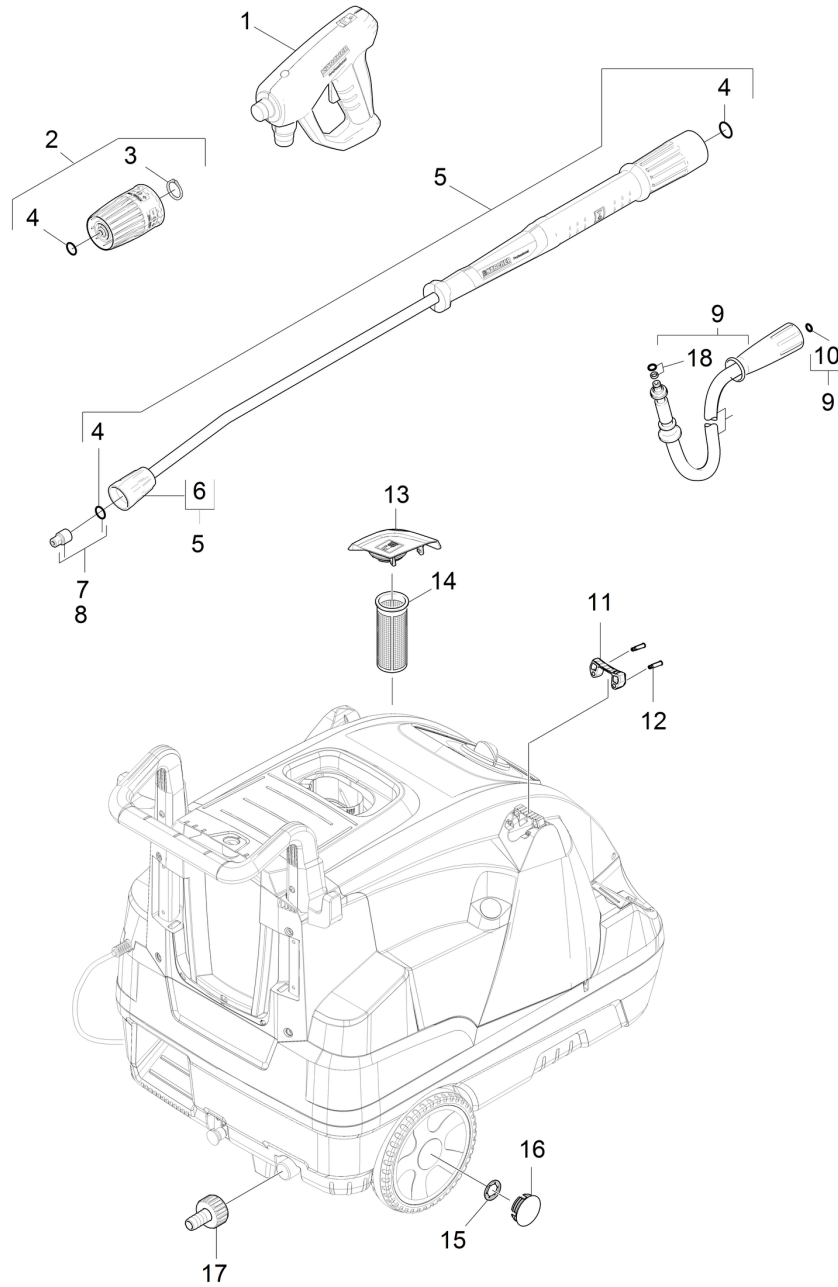

1030 Short spare parts list (1.169-905.3)

Professional \ High pressure cleaner hotwater \ Electric motor \ HDS 6/14 CX *EU \ Short spare parts list

1030 Short spare parts list (1.169-905.3)

Professional \ High pressure cleaner hotwater \ Electric motor \ HDS 6/14 CX *EU \ Short spare parts list

POS	Article no.	Description	Quantity	Unit
1	4.118-005.0	EASY!Force Advanced	1.000	ST
2	4.118-009.0	Rotary controller TR 700L	1.000	ST
3	7.343-069.0	Locking ring 25x1,2-1.4122 DIN 471	1.000	ST
4	2.880-001.0	Spare part set seals TR	3.000	ST
5	4.112-000.0	Jet pipe TR 1050 mm	1.000	ST
6	4.112-011.0	Protection part TR only for replacement	1.000	ST
7	2.113-005.0	Power nozzle TR 25036	1.000	ST
8	2.114-000.0	Steam nozzle TR 40040	1.000	ST
9	6.110-037.0	Hose assembly TR rotatable DN6 25MPa 15m	1.000	ST
10	2.880-154.0	O-Ring kit	1.000	ST
11	5.424-162.0	Fixing jet pipe	1.000	ST
12	5.314-143.0	Pin fixing jet pipe	2.000	ST
13	4.064-021.0	Cover fuel complete	1.000	ST
14	5.731-039.0	Filter	1.000	ST
15	6.343-162.0	Lock washer -25	2.000	ST
16	2.889-086.0	Set wheel cap	2.000	ST
17	2.640-492.0	Set water connection 1 "	1.000	ST
18	4.363-691.0	O-Ring seal kpl. -nur fuer Ersatz-	1.000	ST