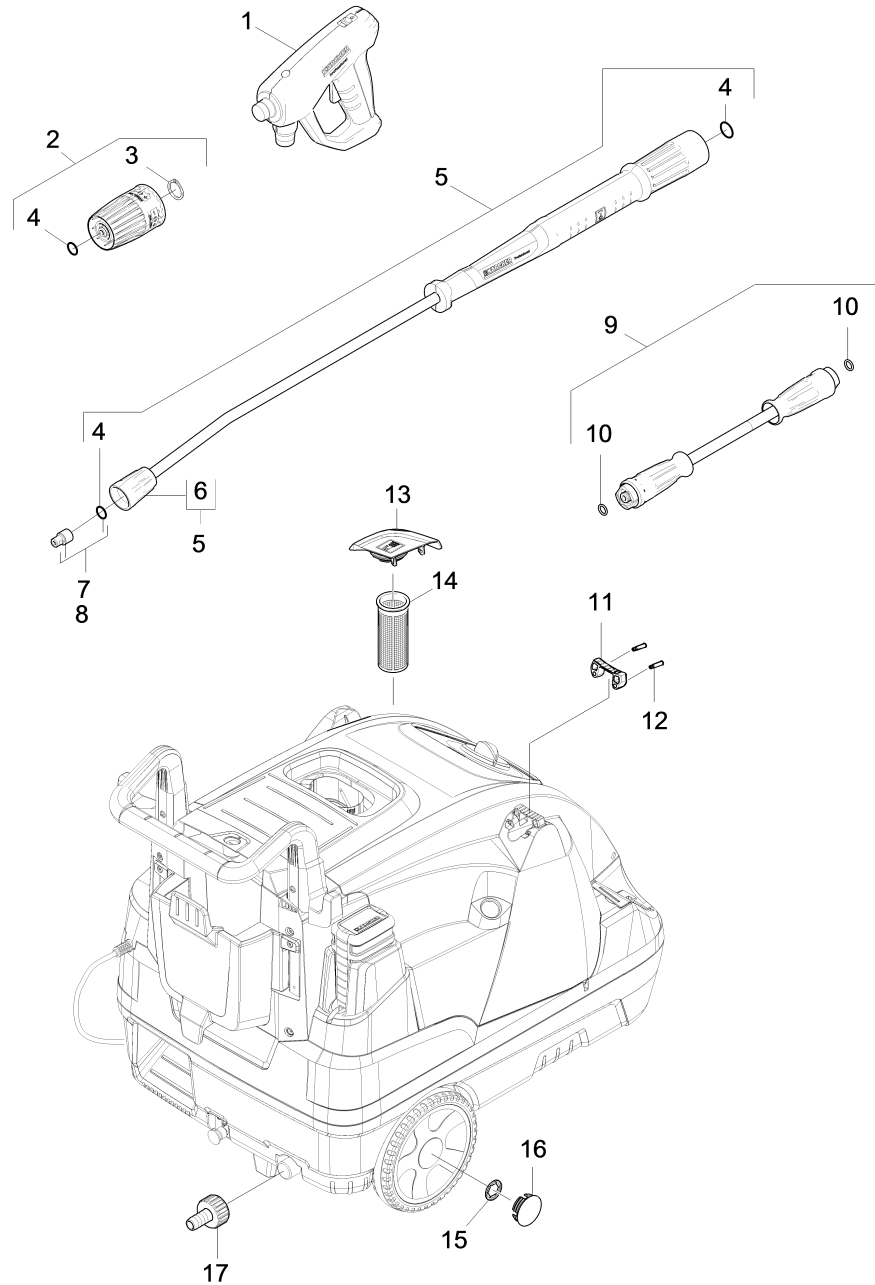

# 1030 Short spare parts list (1.173-900.3)

Professional \ High pressure cleaner hotwater \ Electric motor \ HDS 7/16 C \*EU-I \ Short spare parts list

## 1030 Short spare parts list (1.173-900.3)

Professional \ High pressure cleaner hotwater \ Electric motor \ HDS 7/16 C \*EU-I \ Short spare parts list

**KÄRCHER**

POS	Article no.	Description	Quantity	Unit
1	4.118-005.0	EASY!Force Advanced	1.000	ST
2	4.118-009.0	Rotary controller TR 700L	1.000	ST
3	7.343-069.0	Locking ring 25x1,2-1.4122 DIN 471	1.000	ST
4	2.880-001.0	Spare part set seals TR	3.000	ST
5	4.112-000.0	Jet pipe TR 1050 mm	1.000	ST
6	4.112-011.0	Protection part TR only for replacement	1.000	ST
7	2.113-021.0	Power nozzle TR 25040	1.000	ST
8	2.114-001.0	Steam nozzle TR 40045	1.000	ST
9	6.110-035.0	Hose assembly TR rotatable DN6 25MPa 10m	1.000	ST
10	2.880-154.0	O-Ring kit	1.000	ST
11	5.424-162.0	Fixing jet pipe	1.000	ST
12	5.314-143.0	Pin fixing jet pipe	2.000	ST
13	4.064-021.0	Cover fuel complete	1.000	ST
14	5.731-039.0	Filter	1.000	ST
15	6.343-162.0	Lock washer -25	2.000	ST
16	2.889-086.0	Set wheel cap	2.000	ST
17	2.640-492.0	Set water connection 1 "	1.000	ST