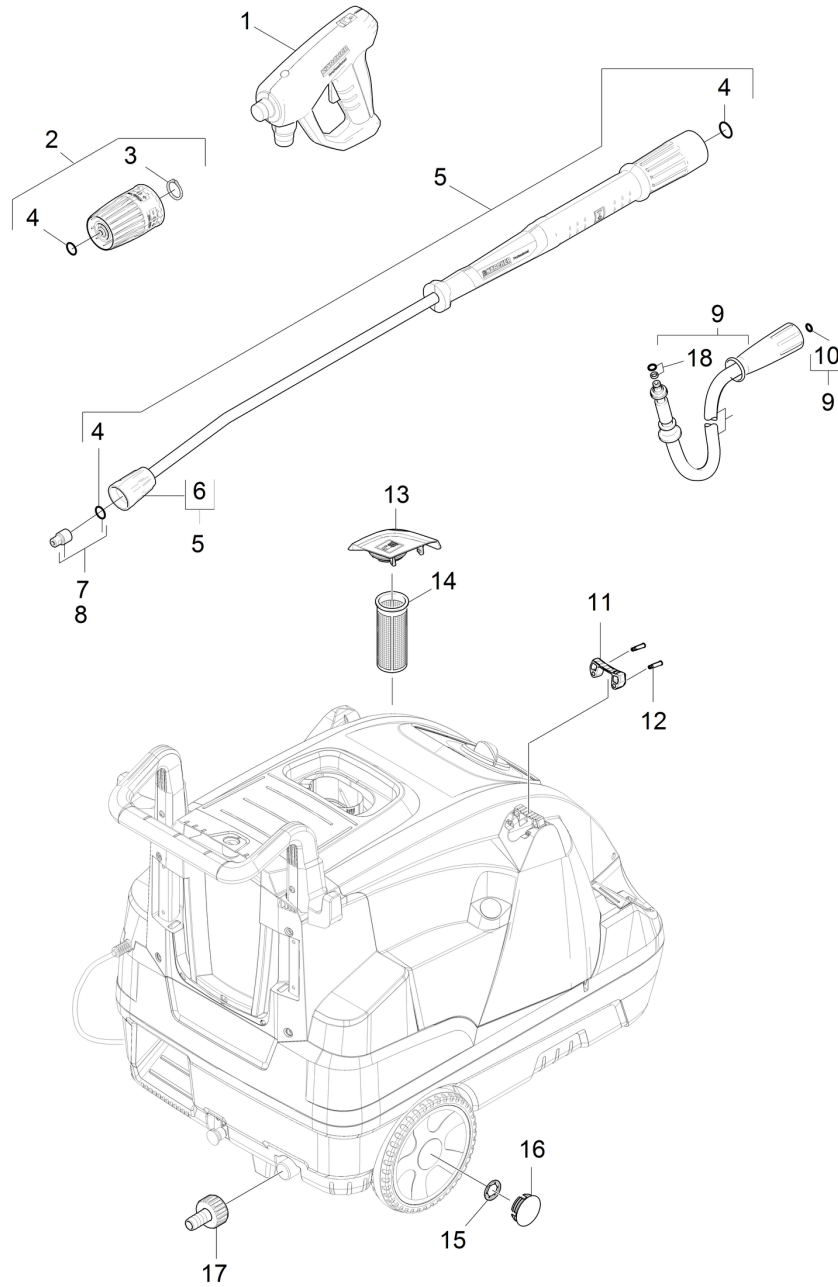

1030 Short spare parts list (1.173-904.3)

Professional \ High pressure cleaner hotwater \ Electric motor \ HDS 7/16 CX *EU-I \ Short spare parts list

1030 Short spare parts list (1.173-904.3)

Professional \ High pressure cleaner hotwater \ Electric motor \ HDS 7/16 CX *EU-I \ Short spare parts list

KÄRCHER

POS	Article no.	Description	Quantity	Unit
1	4.118-005.0	EASY!Force Advanced	1.000	ST
2	4.118-007.0	Rotary controller TR 270L	1.000	ST
3	7.343-069.0	Locking ring 25x1,2-1.4122 DIN 471	1.000	ST
4	2.880-001.0	Spare part set seals TR	3.000	ST
5	4.112-000.0	Jet pipe TR 1050 mm	1.000	ST
6	4.112-011.0	Protection part TR only for replacement	1.000	ST
7	2.113-021.0	Power nozzle TR 25040	1.000	ST
8	2.114-001.0	Steam nozzle TR 40045	1.000	ST
9	6.110-037.0	Hose assembly TR rotatable DN6 25MPa 15m	1.000	ST
10	2.880-154.0	O-Ring kit	1.000	ST
11	5.424-162.0	Fixing jet pipe	1.000	ST
12	5.314-143.0	Pin fixing jet pipe	2.000	ST
13	4.064-021.0	Cover fuel complete	1.000	ST
14	5.731-039.0	Filter	1.000	ST
15	6.343-162.0	Lock washer -25	2.000	ST
16	2.889-086.0	Set wheel cap	2.000	ST
17	2.640-492.0	Set water connection 1 "	1.000	ST
18	4.363-691.0	O-Ring seal kpl. -nur fuer Ersatz-	1.000	ST