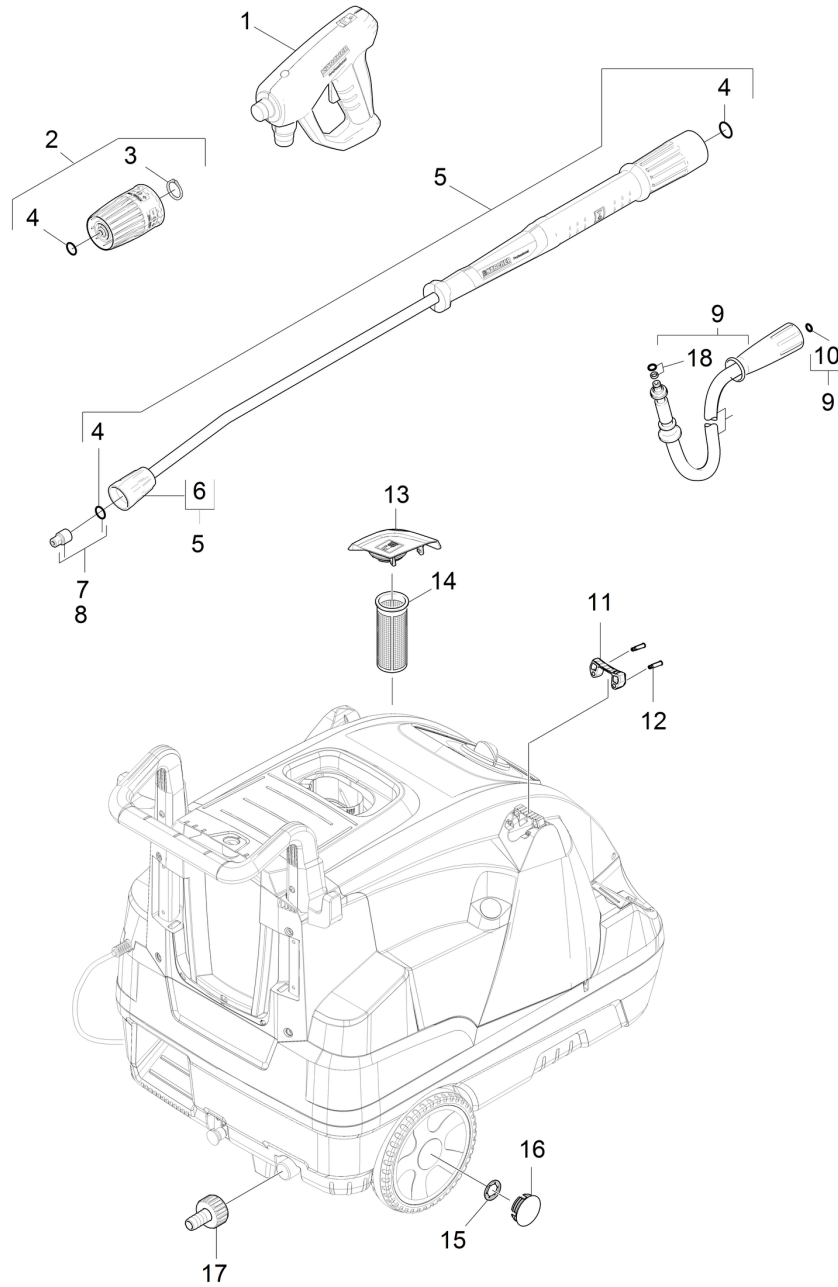

1030 Short spare parts list (1.174-906.3)

Professional \ High pressure cleaner hotwater \ Electric motor \ HDS 8/18-4 CX *EU-I \ Short spare parts list

1030 Short spare parts list (1.174-906.3)

Professional \ High pressure cleaner hotwater \ Electric motor \ HDS 8/18-4 CX *EU-I \ Short spare parts list

POS	Article no.	Description	Quantity	Unit
1	4.118-005.0	EASY!Force Advanced	1.000	ST
2	4.118-009.0	Rotary controller TR 700L	1.000	ST
3	7.343-069.0	Locking ring 25x1,2-1.4122 DIN 471	1.000	ST
4	2.880-001.0	Spare part set seals TR	3.000	ST
5	4.112-000.0	Jet pipe TR 1050 mm	1.000	ST
6	4.112-011.0	Protection part TR only for replacement	1.000	ST
7	2.113-008.0	Power nozzle TR 25043	1.000	ST
8	2.114-002.0	Steam nozzle TR 40050	1.000	ST
9	6.110-037.0	Hose assembly TR rotatable DN6 25MPa 15m	1.000	ST
10	2.880-154.0	O-Ring kit	1.000	ST
11	5.424-162.0	Fixing jet pipe	1.000	ST
12	5.314-143.0	Pin fixing jet pipe	2.000	ST
13	4.064-021.0	Cover fuel complete	1.000	ST
14	5.731-039.0	Filter	1.000	ST
15	6.343-162.0	Lock washer -25	2.000	ST
16	2.889-086.0	Set wheel cap	2.000	ST
17	2.640-492.0	Set water connection 1 "	1.000	ST
18	4.363-691.0	O-Ring seal kpl. -nur fuer Ersatz-	1.000	ST