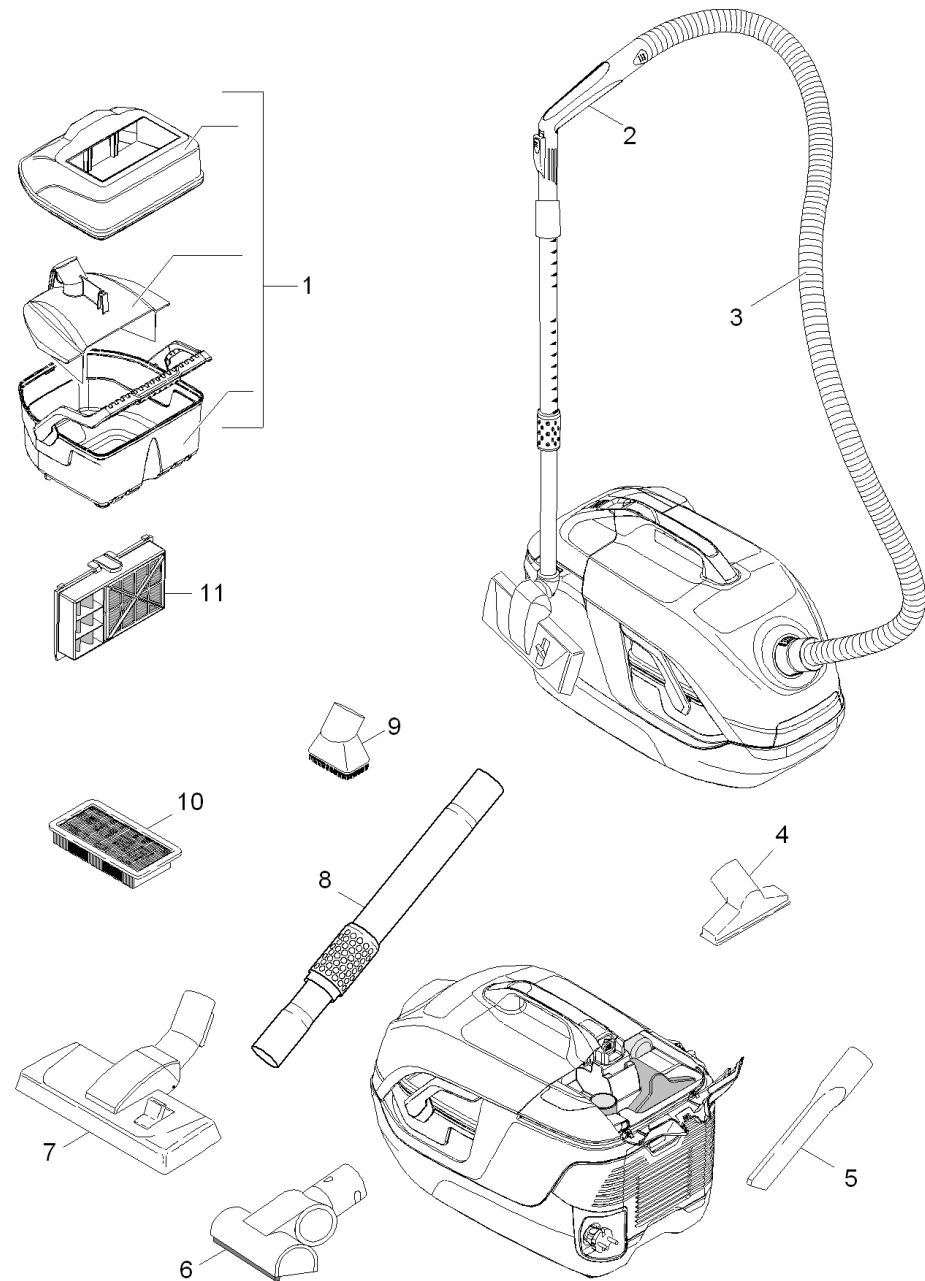

# Short spare parts list (1.195-207.3)

Home and Garden \ Vacuum cleaner \ Dry vacuum cleaner \ DS 6.000 (white) Mediclean \*SEA \ Short spare parts list

## Short spare parts list (1.195-207.3)

Home and Garden \ Vacuum cleaner \ Dry vacuum cleaner \ DS 6.000 (white) Mediclean \*SEA \ Short spare parts list

**KÄRCHER**

POS	Article no.	Description	Quantity	Unit
1	4.195-223.0	Water filter complete for replacement	1.000	ST
2	4.195-247.0	Hand grip complete replacement	1.000	ST
3	6.901-058.0	Suction hose complete	1.000	ST
4	6.906-622.0	Upholstery nozzle	1.000	ST
5	5.195-196.0	Crevice nozzle	1.000	ST
6	2.903-001.0	Turbo nozzle upholstery	1.000	ST
7	6.906-894.0	Floor tool black RD270 DN35	1.000	ST
8	6.902-148.0	Telescopic tube stainless steel	1.000	ST
9	6.906-623.0	Nozzle furniture brush	1.000	ST
10	6.414-631.0	Filter motor protecting	1.000	ST
11	2.860-273.0	Filter HEPA 13 DS 5.800/6.000"	1.000	ST