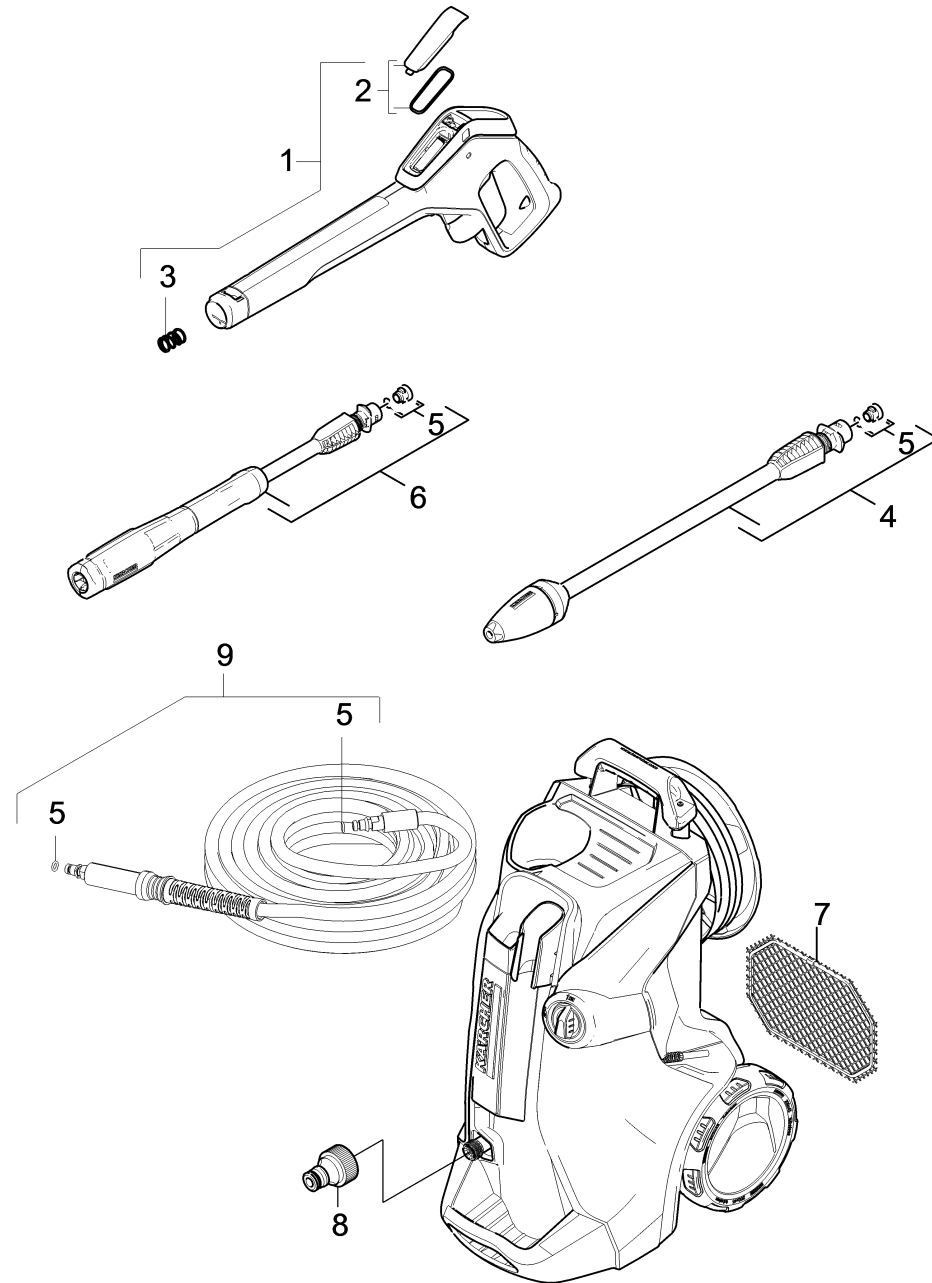

210 Short spare parts list (1.324-100.3)

Home and Garden \ High pressure cleaner cold water \ Electric motor \ K 4 \ K 4 Premium Full Control *EU \ Short spare parts list

210 Short spare parts list (1.324-100.3)

Home and Garden \ High pressure cleaner cold water \ Electric motor \ K 4 \ K 4 Premium Full Control *EU \ Short spare parts list

| POS | Article no. | Description | Quantity | Unit |
|-----|-------------|--------------------------------------|----------|------|
| 1 | 2.885-478.0 | Spare part set G 145 Q Full Control | 1.000 | ST |
| 2 | 2.885-470.0 | Spare part set cover battery | 1.000 | ST |
| 3 | 5.332-464.0 | Pressure spring | 1.000 | ST |
| 4 | 2.642-728.0 | Dirt blaster Middle verpackt | 1.000 | ST |
| 5 | 2.640-729.0 | O-Ring seal set | 2.000 | ST |
| 6 | 2.642-725.0 | VPS middle packaged | 1.000 | ST |
| 7 | 9.002-435.0 | Accessory net | 1.000 | ST |
| 8 | 6.465-031.0 | Connection 3/4 | 1.000 | ST |
| 9 | 6.391-794.0 | High pressure hose 16MPa/9 60°C QC B | 1.000 | ST |